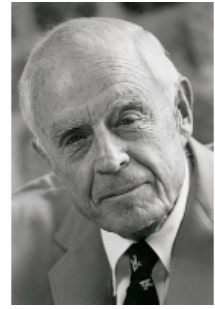

FamousKin.com
Relationship Chart of
Humphrey Bogart
Movie Actor

8th cousin 1 time removed of

Thomas J. Watson, Jr.
President and CEO of I.B.M.

Resolved White

Judith Vassall

A

Dr. Belmont Deforest Bogart

Maud Humphrey