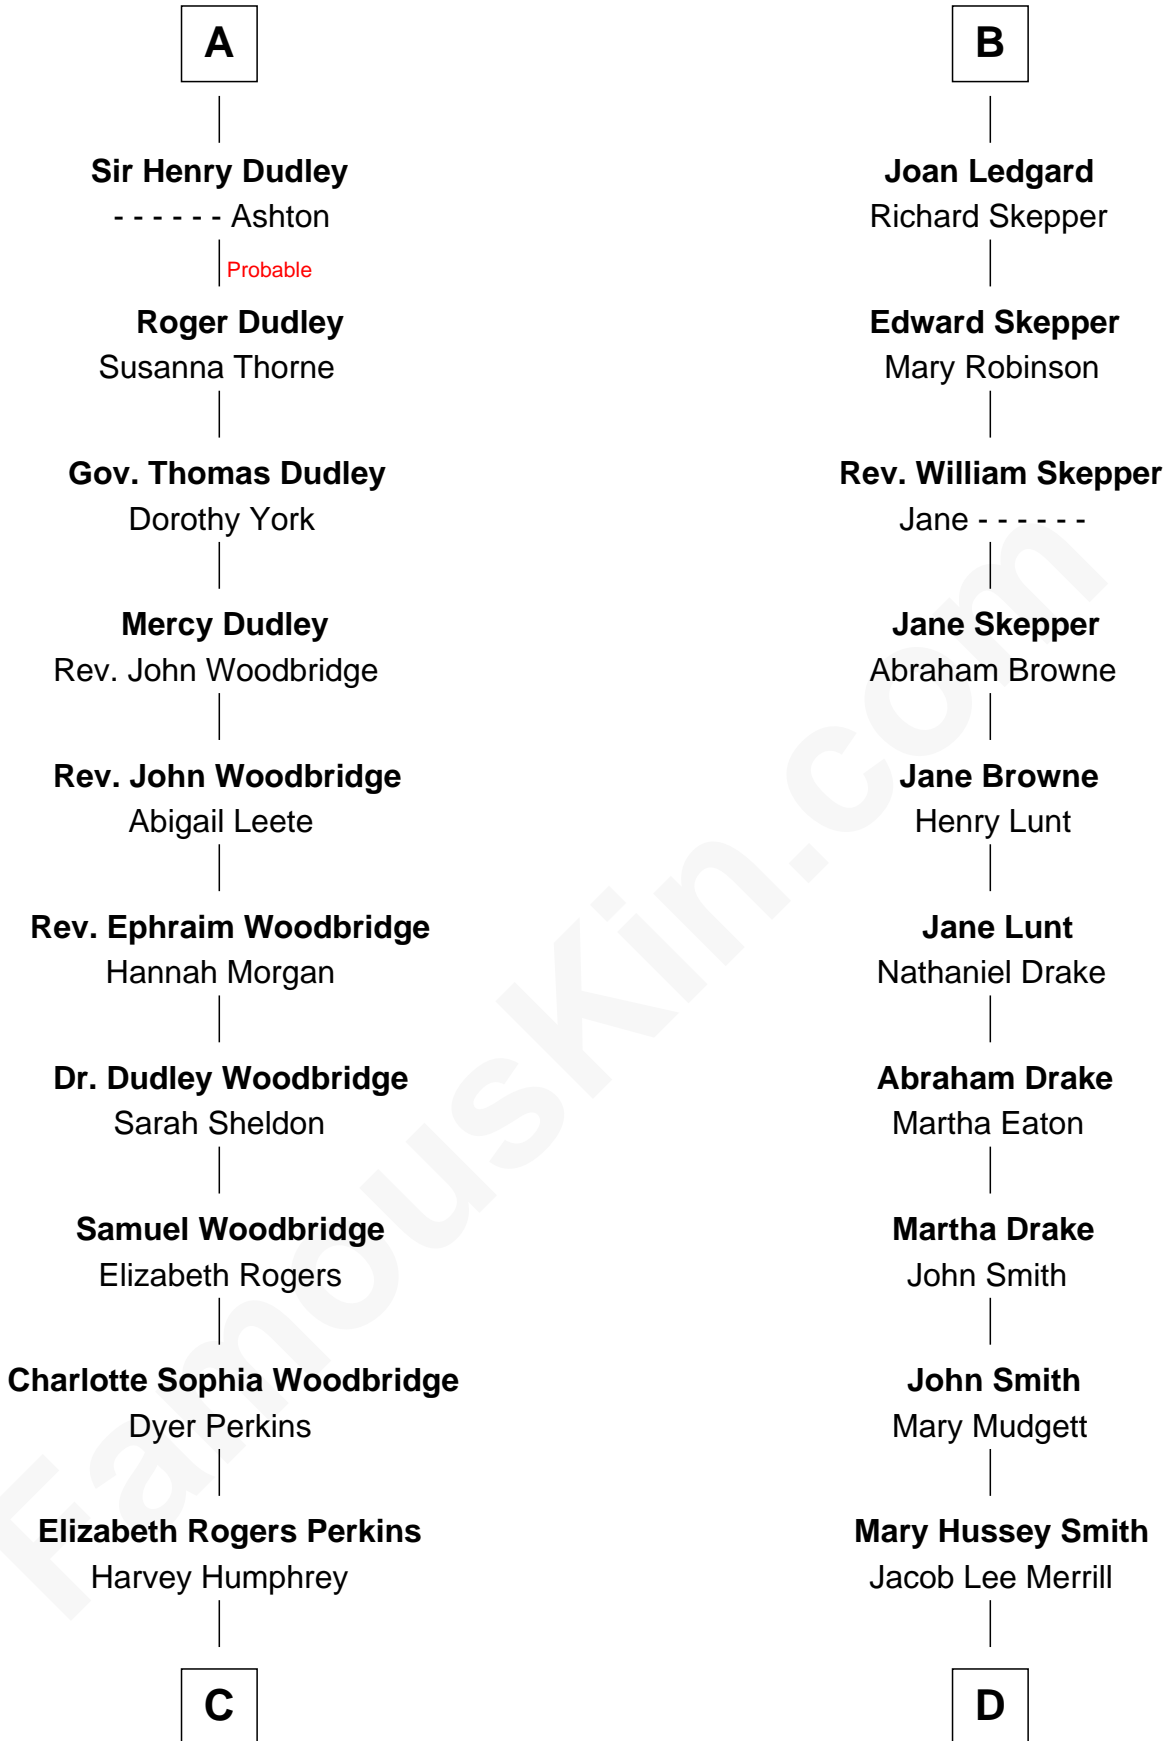

**FamousKin.com**  
**Relationship Chart of**  
**Humphrey Bogart**  
*Movie Actor*

19th cousin 2 times removed of  
**Meghan Markle**  
*Duchess of Sussex, TV Actress*

**C**

**John Perkins Humphrey**

Frances Dewey Churchill

**Maud Humphrey**

Dr. Belmont Deforest Bogart

**Humphrey Bogart**

*Movie Actor*

**D**

**George David Merrill**

Mary Bird

**Gertrude May Merrill**

Fred George Sanders

**Doris Mary Rita Sanders**

Gordon Arnold Markle

**Thomas Wayne Markle**

Doria Loyce Ragland

**Meghan Markle**

*Duchess of Sussex, TV Actress*

FamousKin.com