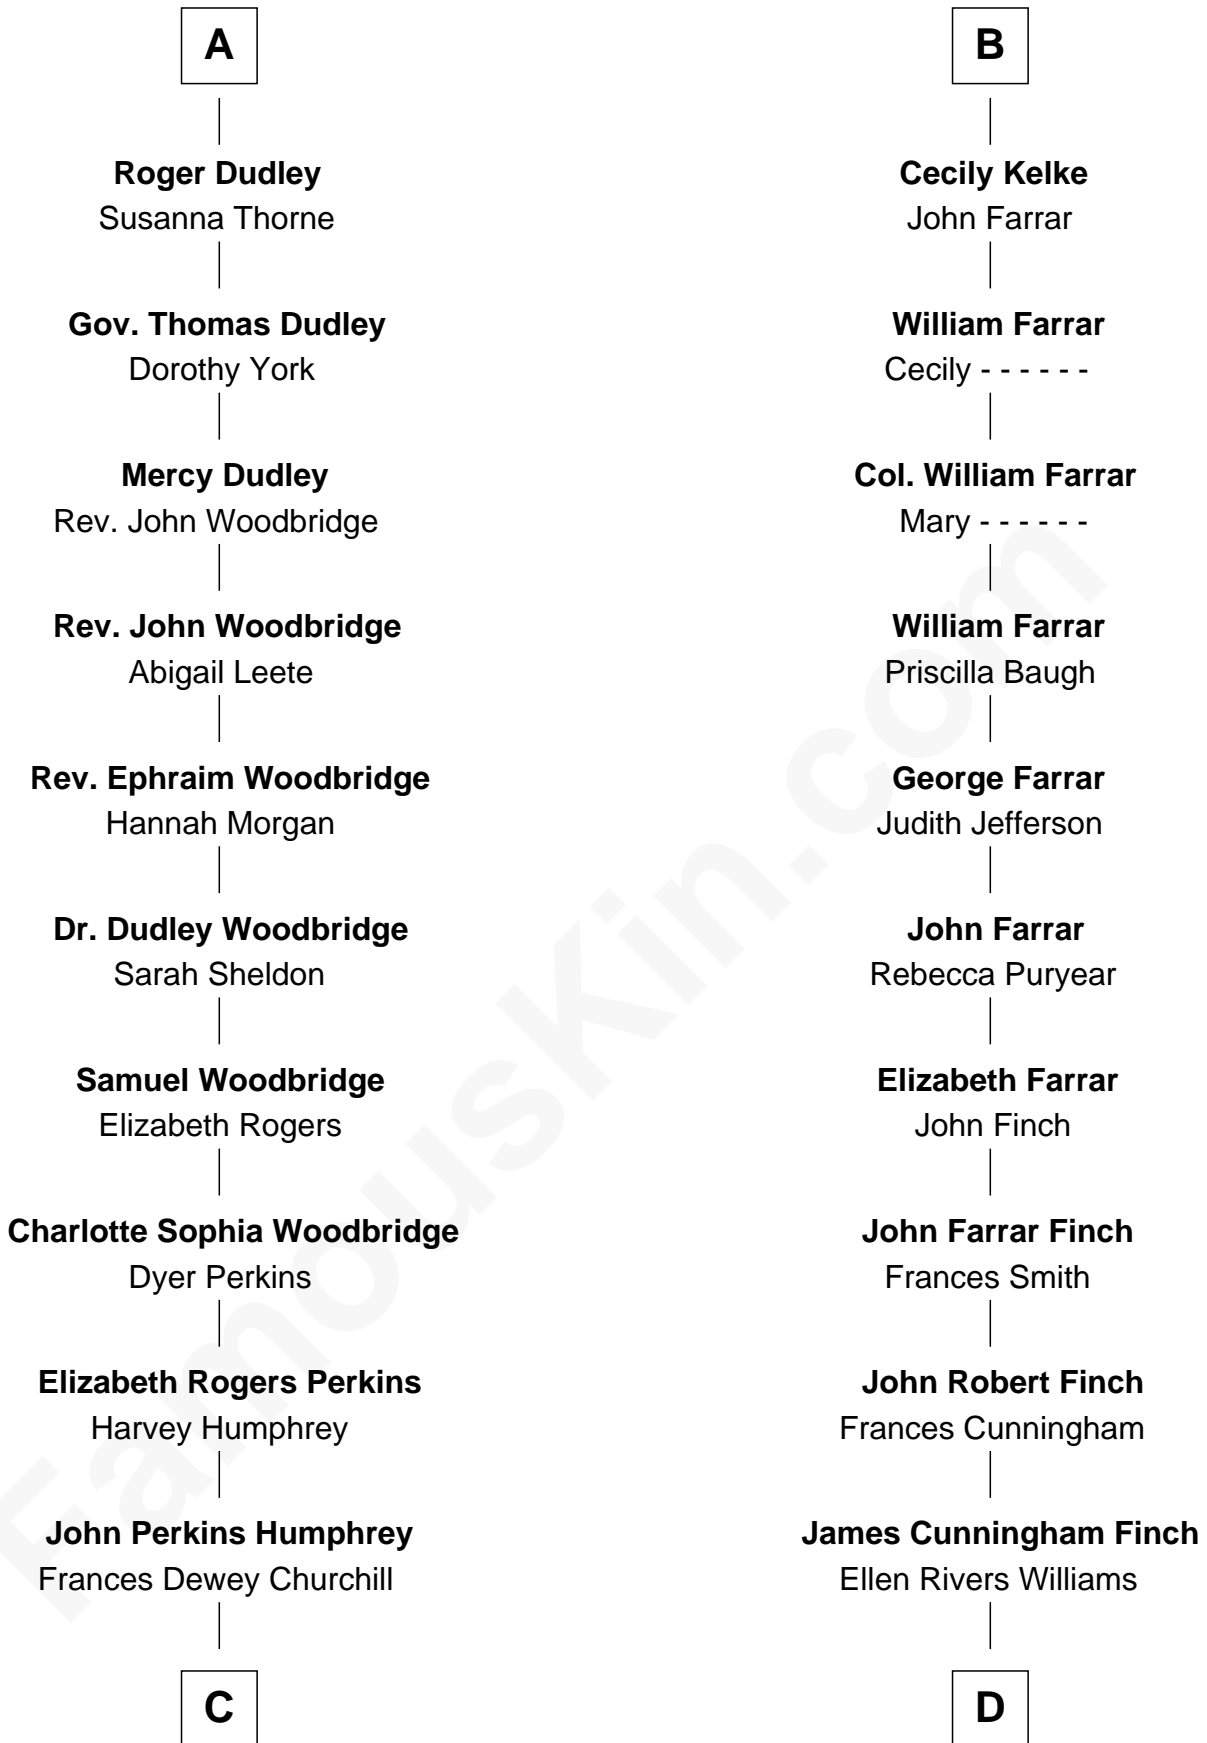

FamousKin.com

Relationship Chart of

Humphrey Bogart

Movie Actor

18th cousin of

Harper Lee

Author of To Kill a Mockingbird

Sir Philip le Despencer

Joyce Tiptoft

Sir Edward Sutton

Cecily Willoughby

Sir John Sutton

Cecily Grey

Sir Henry Dudley

- - - - - Ashton

Probable

A

Sir Philip le Despencer

Elizabeth de Tibetot

Margery Despencer

Sir Roger Wentworth

Sir Philip Wentworth

Mary Clifford

Elizabeth Wentworth

Sir Martin de la See

Elizabeth de la See

Roger Kelke

Christopher Kelke

Isabel Girlington

William Kelke

Thomasine Skerne

B