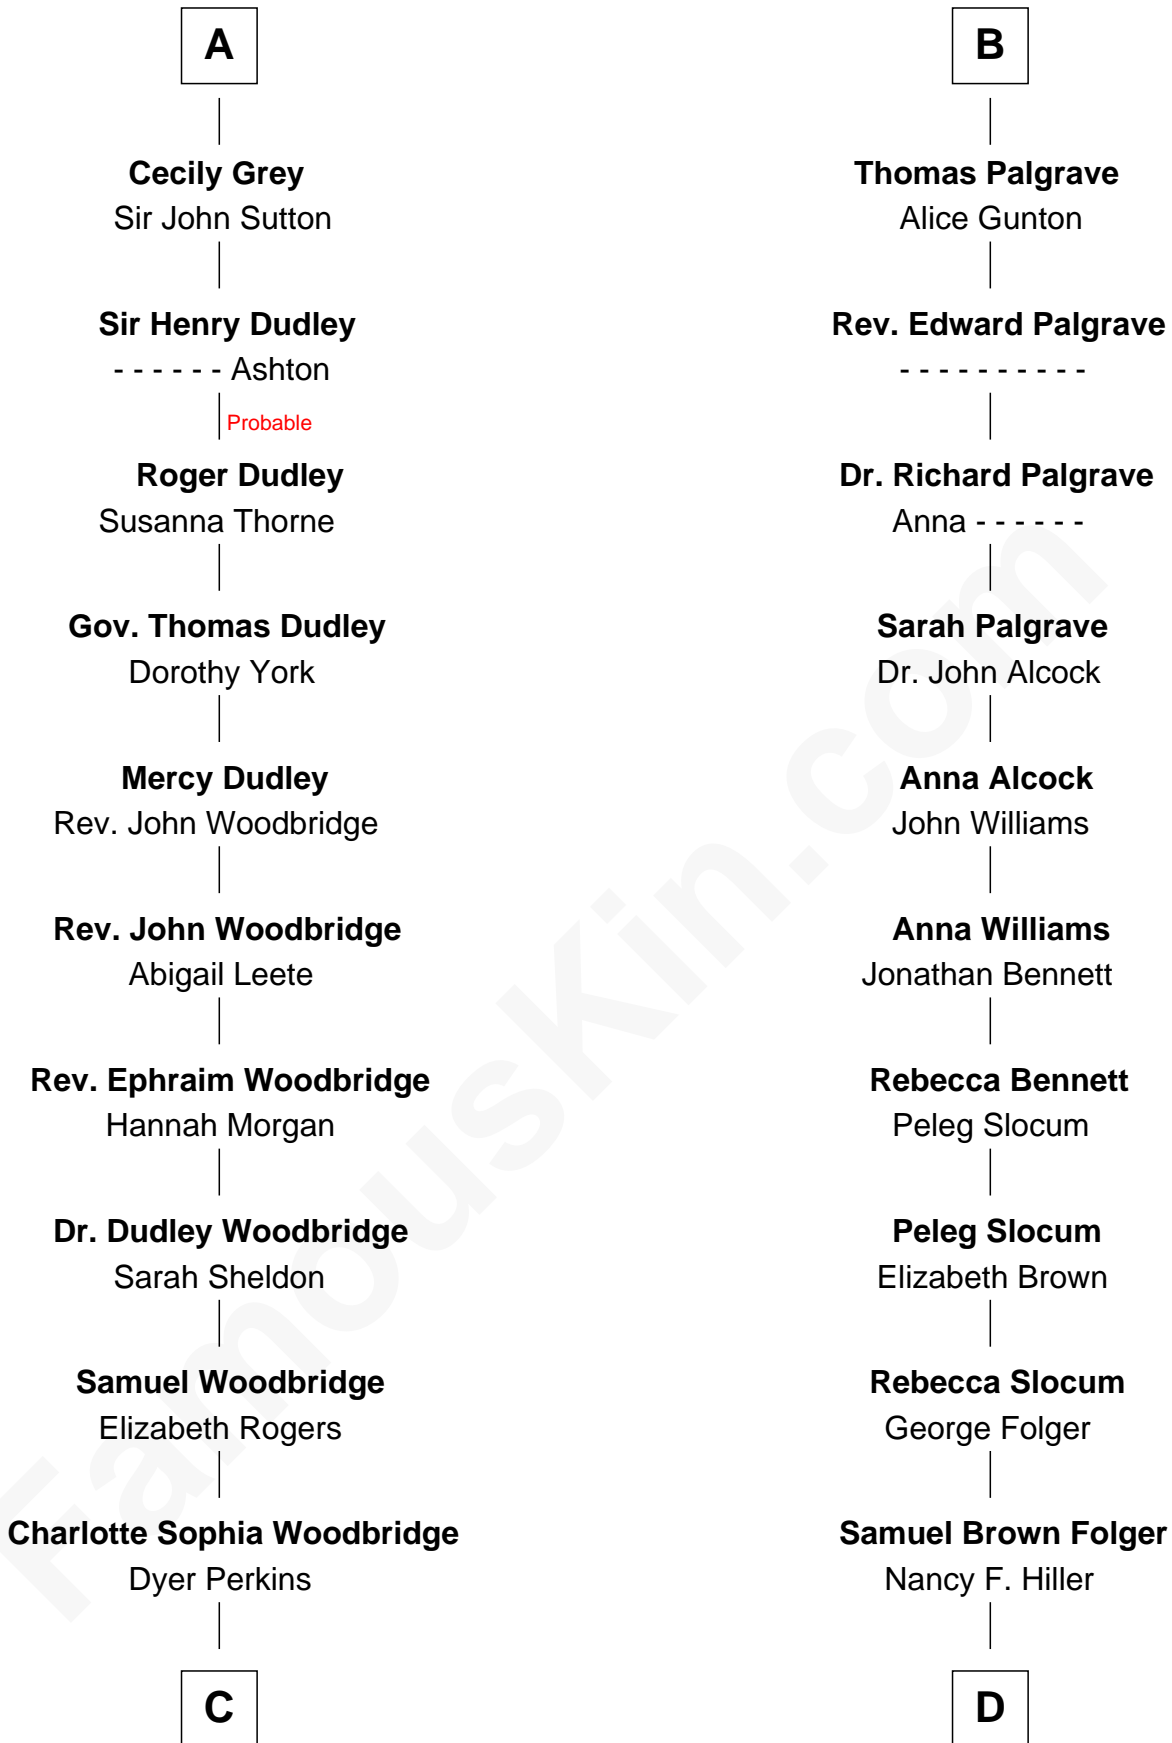

FamousKin.com
Relationship Chart of
Humphrey Bogart
Movie Actor

18th cousin 2 times removed of

Henry Clay Folger

Founder of Folger Shakespeare Library and Chairman of Standard Oil

Bartholomew de Badlesmere

Margaret de Clare

Margery de Badlesmere

Sir William de Ros

Thomas de Ros

Beatrice de Stafford

Margaret de Ros

Sir Reynold Grey

Margaret Grey

Elizabeth de Badlesmere

Sir William de Bohun

Elizabeth de Bohun

Sir Richard Fitzalan

Elizabeth Fitzalan

Sir Robert Goushill

Elizabeth Goushill

Sir Robert Wingfield

Elizabeth Wingfield

Sir William Brandon

Eleanor Brandon

John Glemham

Anne Glemham

Henry Palgrave

B

FamousKin.com