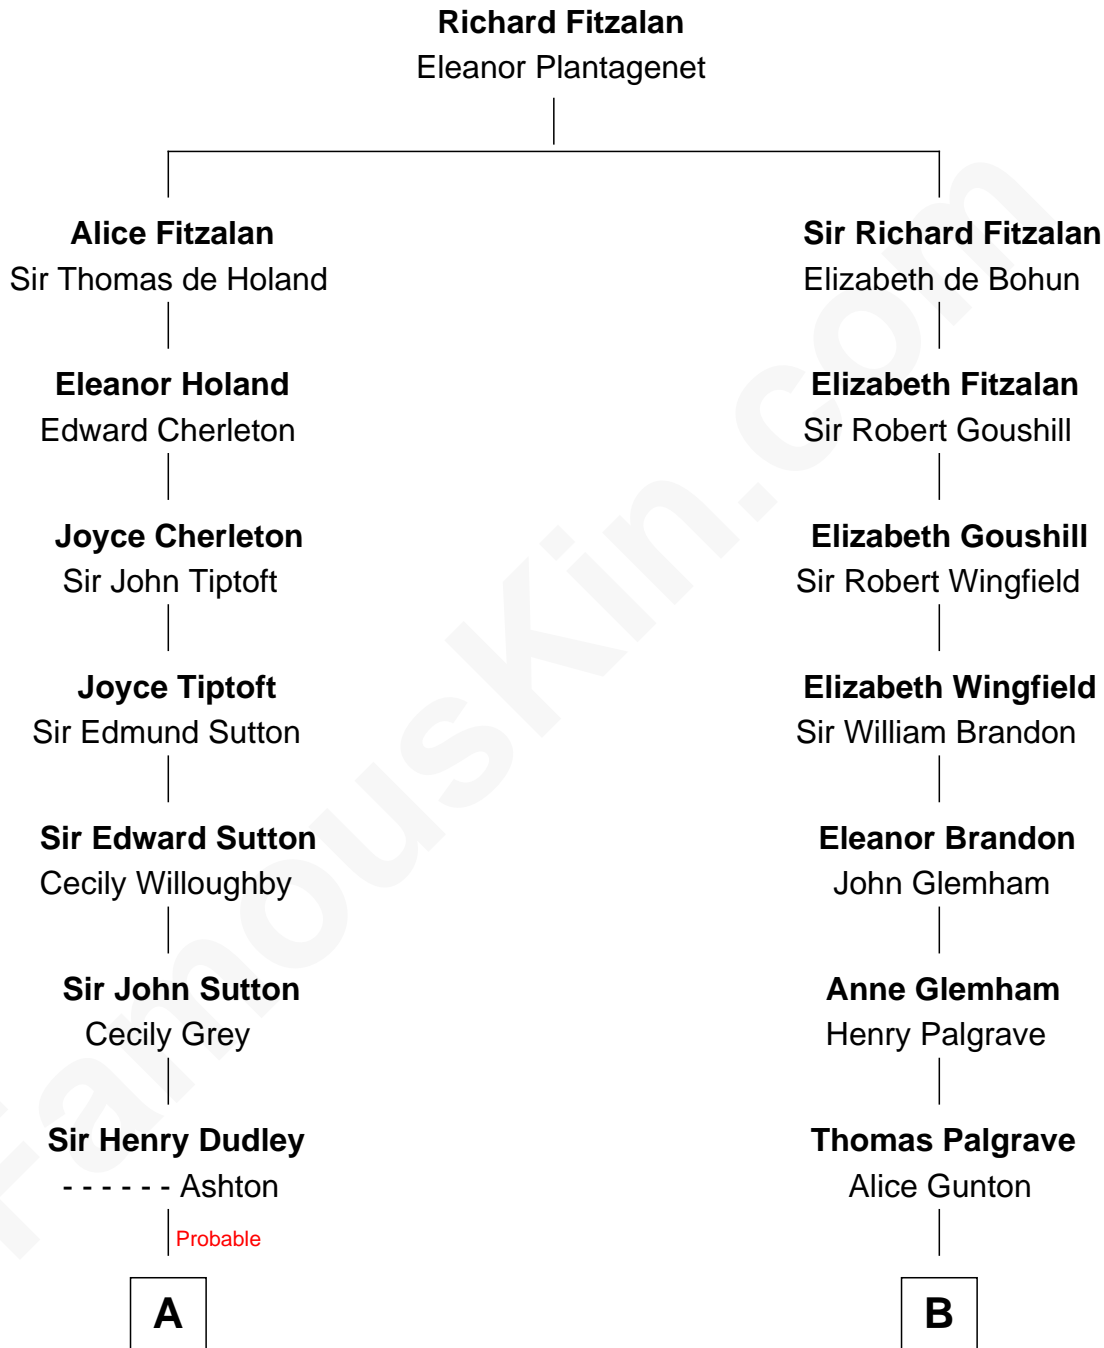

**FamousKin.com**  
**Relationship Chart of**  
**Humphrey Bogart**  
*Movie Actor*

16th cousin 2 times removed of

**J. A. Folger**  
*Founder of Folger Coffee Company*

**C**

**Maud Humphrey**  
Dr. Belmont Deforest Bogart