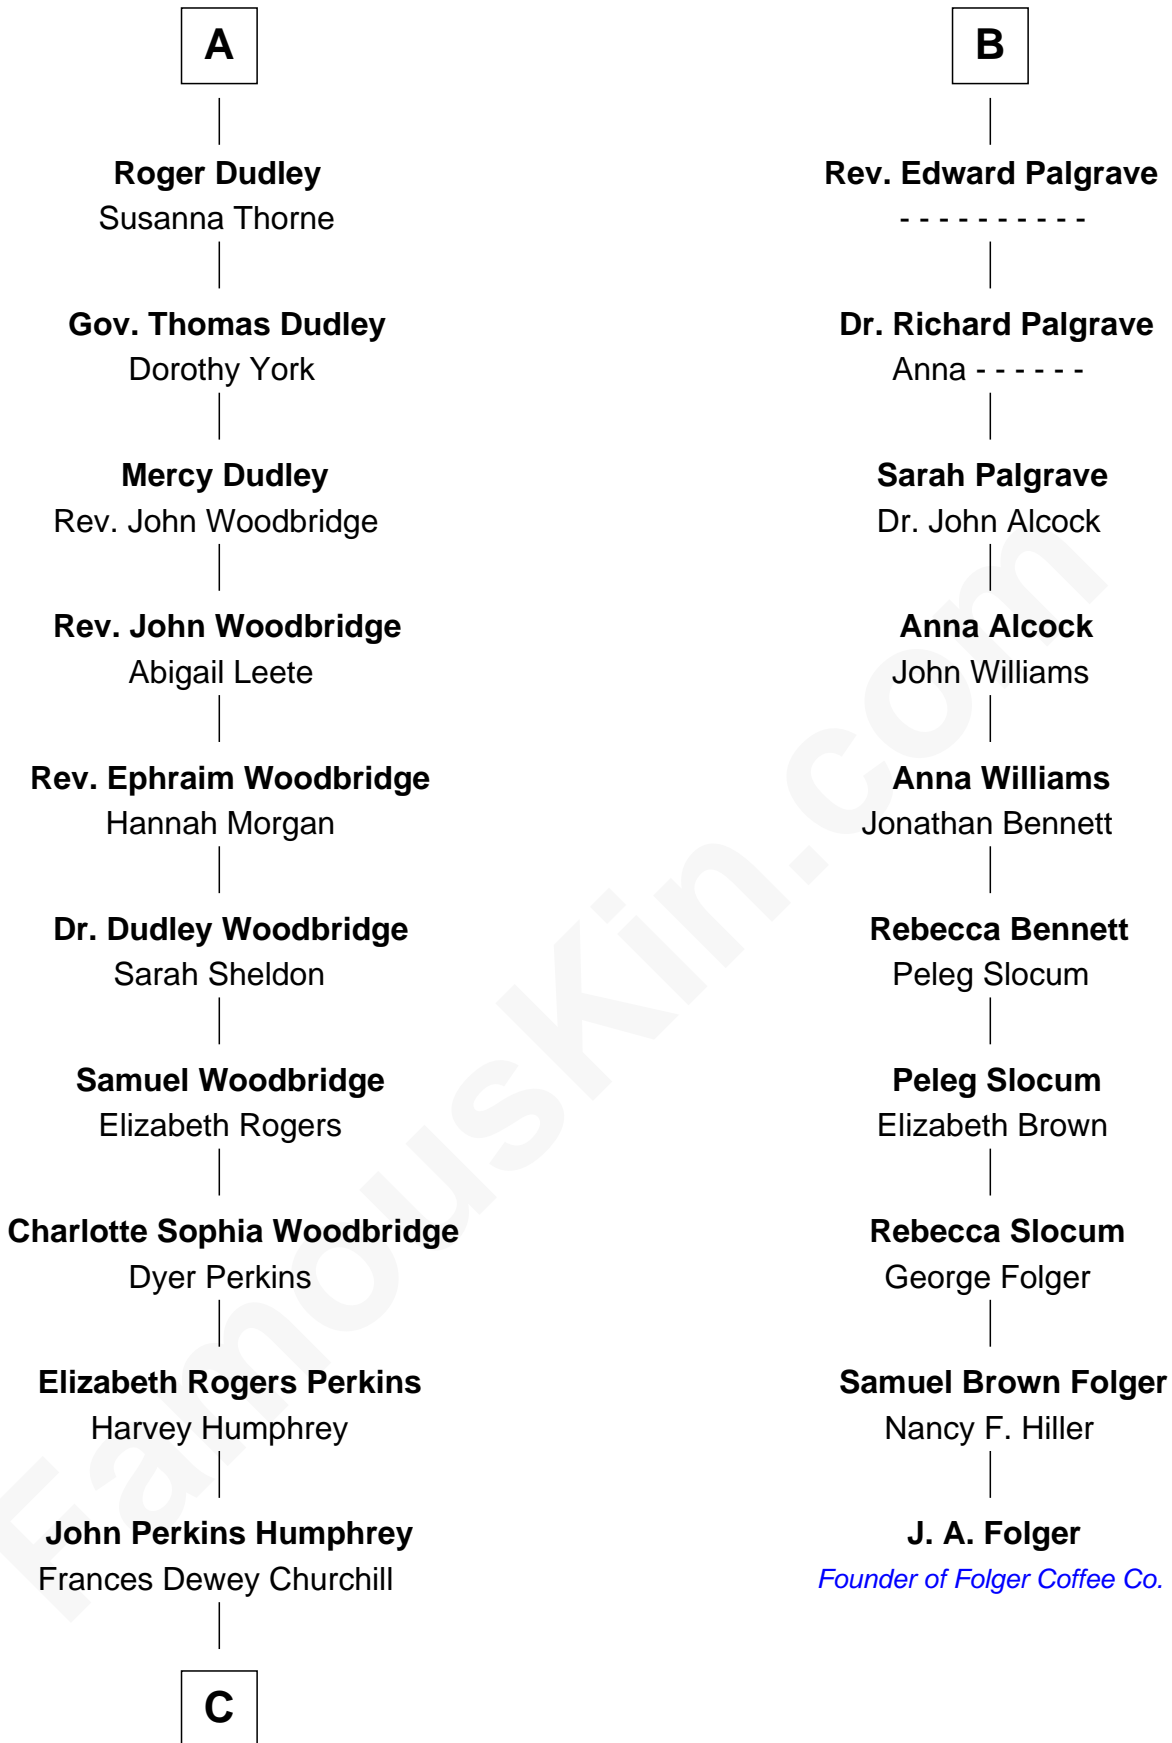

**FamousKin.com**  
**Relationship Chart of**  
**Humphrey Bogart**  
*Movie Actor*

16th cousin 2 times removed of

**J. A. Folger**  
*Founder of Folger Coffee Company*

**C**

**Maud Humphrey**  
Dr. Belmont Deforest Bogart

**Humphrey Bogart**  
*Movie Actor*

FamousKin.com