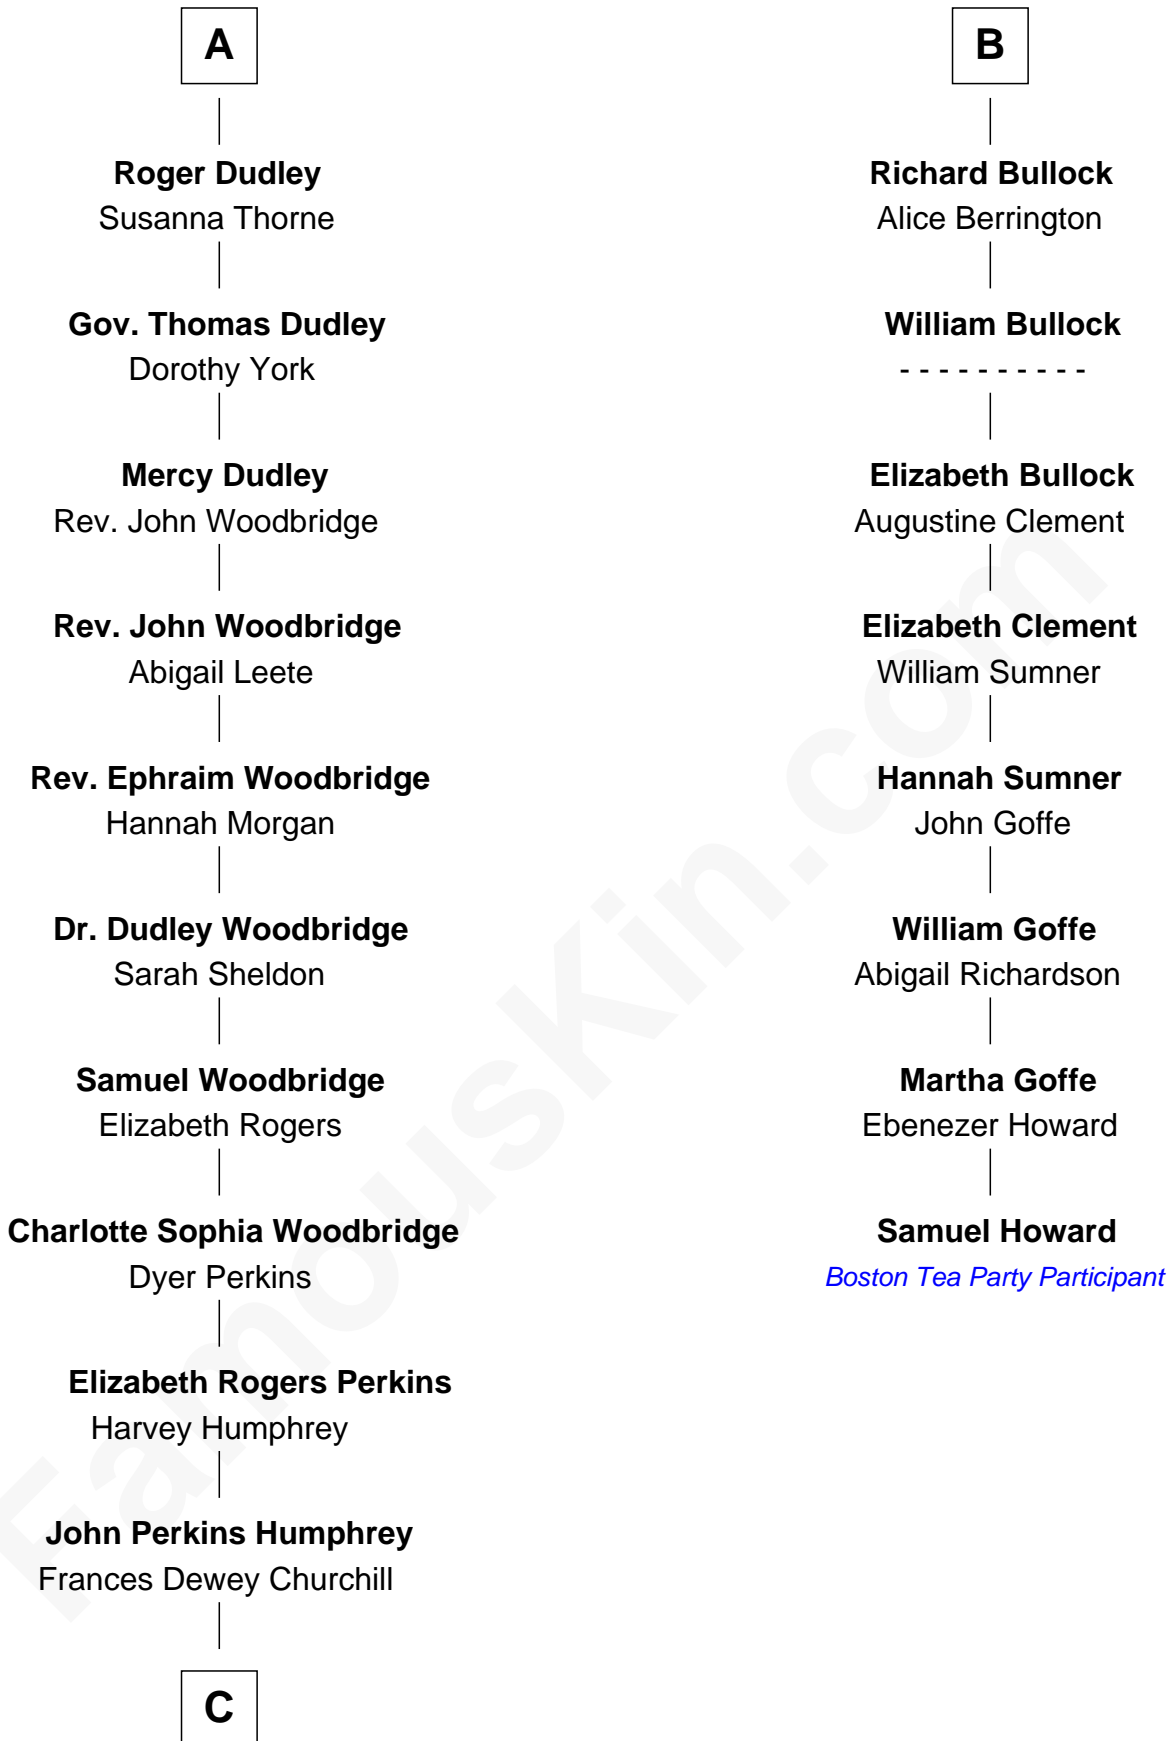

FamousKin.com
Relationship Chart of
Humphrey Bogart
Movie Actor

14th cousin 4 times removed of

Samuel Howard
Boston Tea Party Participant

C

—
Maud Humphrey
Dr. Belmont Deforest Bogart

—
Humphrey Bogart
Movie Actor

FamousKin.com