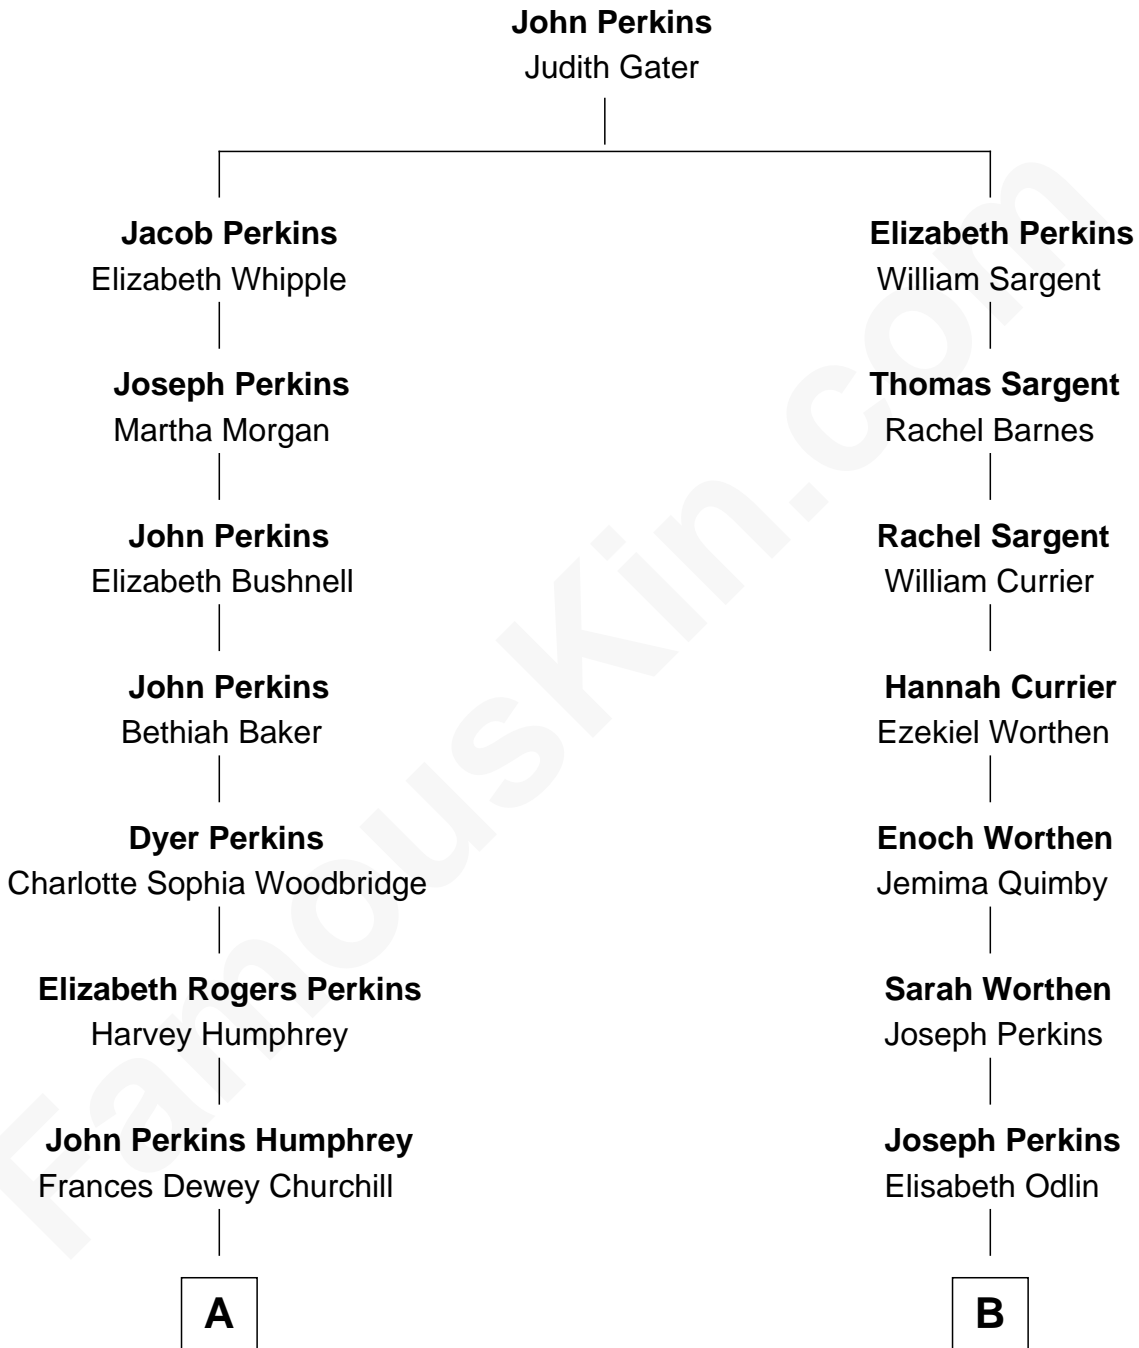

FamousKin.com
Relationship Chart of
Humphrey Bogart
Movie Actor

8th cousin 3 times removed of

Richard Hatch
TV and Movie Actor

A

Maud Humphrey
Dr. Belmont Deforest Bogart

Humphrey Bogart
Movie Actor

B

Woodbridge Odlin Perkins
Adaline S. Osgood

Bertha Adeline Perkins
Lieutus Moody Rogers

Leah Perkins Rogers
Charles Wesley Hatch

John Raymond Hatch
Elizabeth White

Richard Hatch
TV and Movie Actor

FamousKin.com