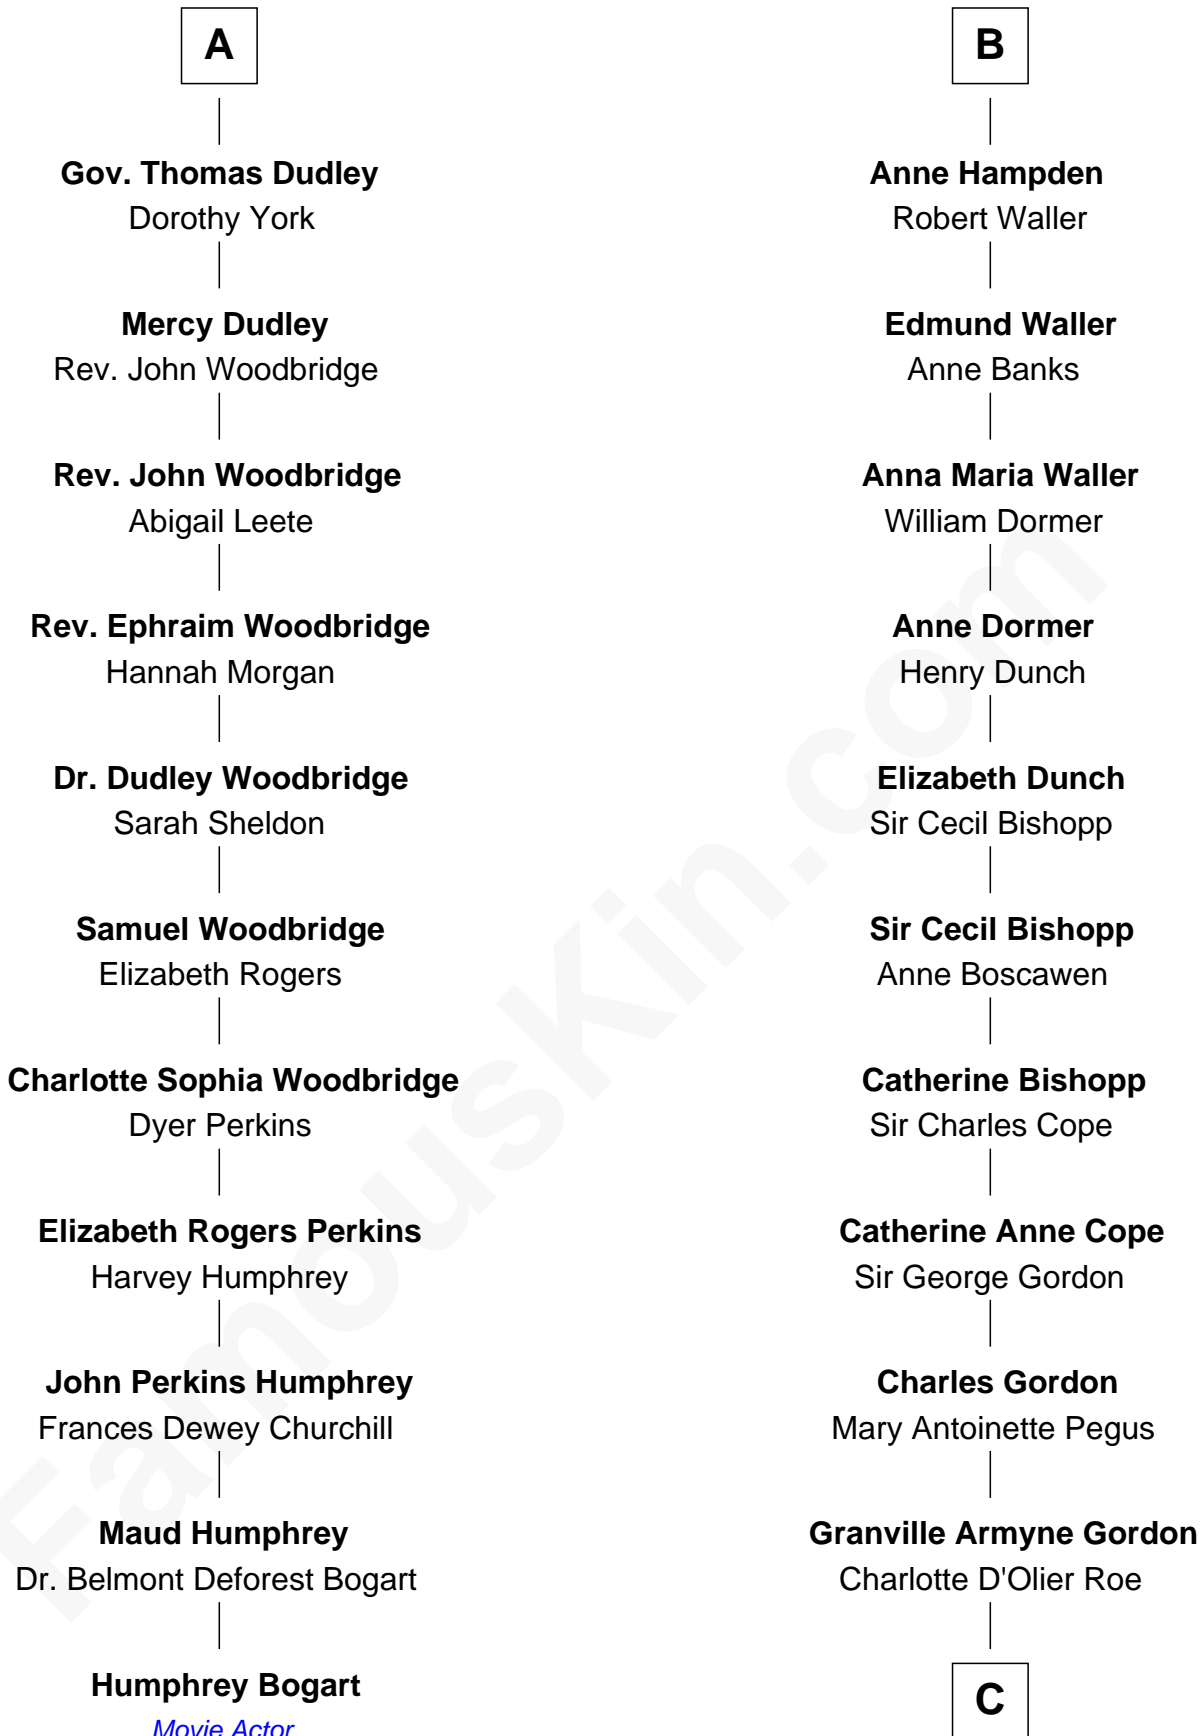

FamousKin.com
Relationship Chart of
Humphrey Bogart
Movie Actor

17th cousin 4 times removed of
Cara Delevingne
Fashion Model and Movie Actress

C

Armyne Evelyne Gordon

Sir Lionel Lawson Faudel-Phillips

Anne Margaret Faudel-Phillips

John Vincent Sheffield

Jane Armyne Sheffield

Sir Jocelyn Edward Greville Stevens

Pandora Anne Stevens

Charles Hamar Delevingne

Cara Delevingne

Model and Actress