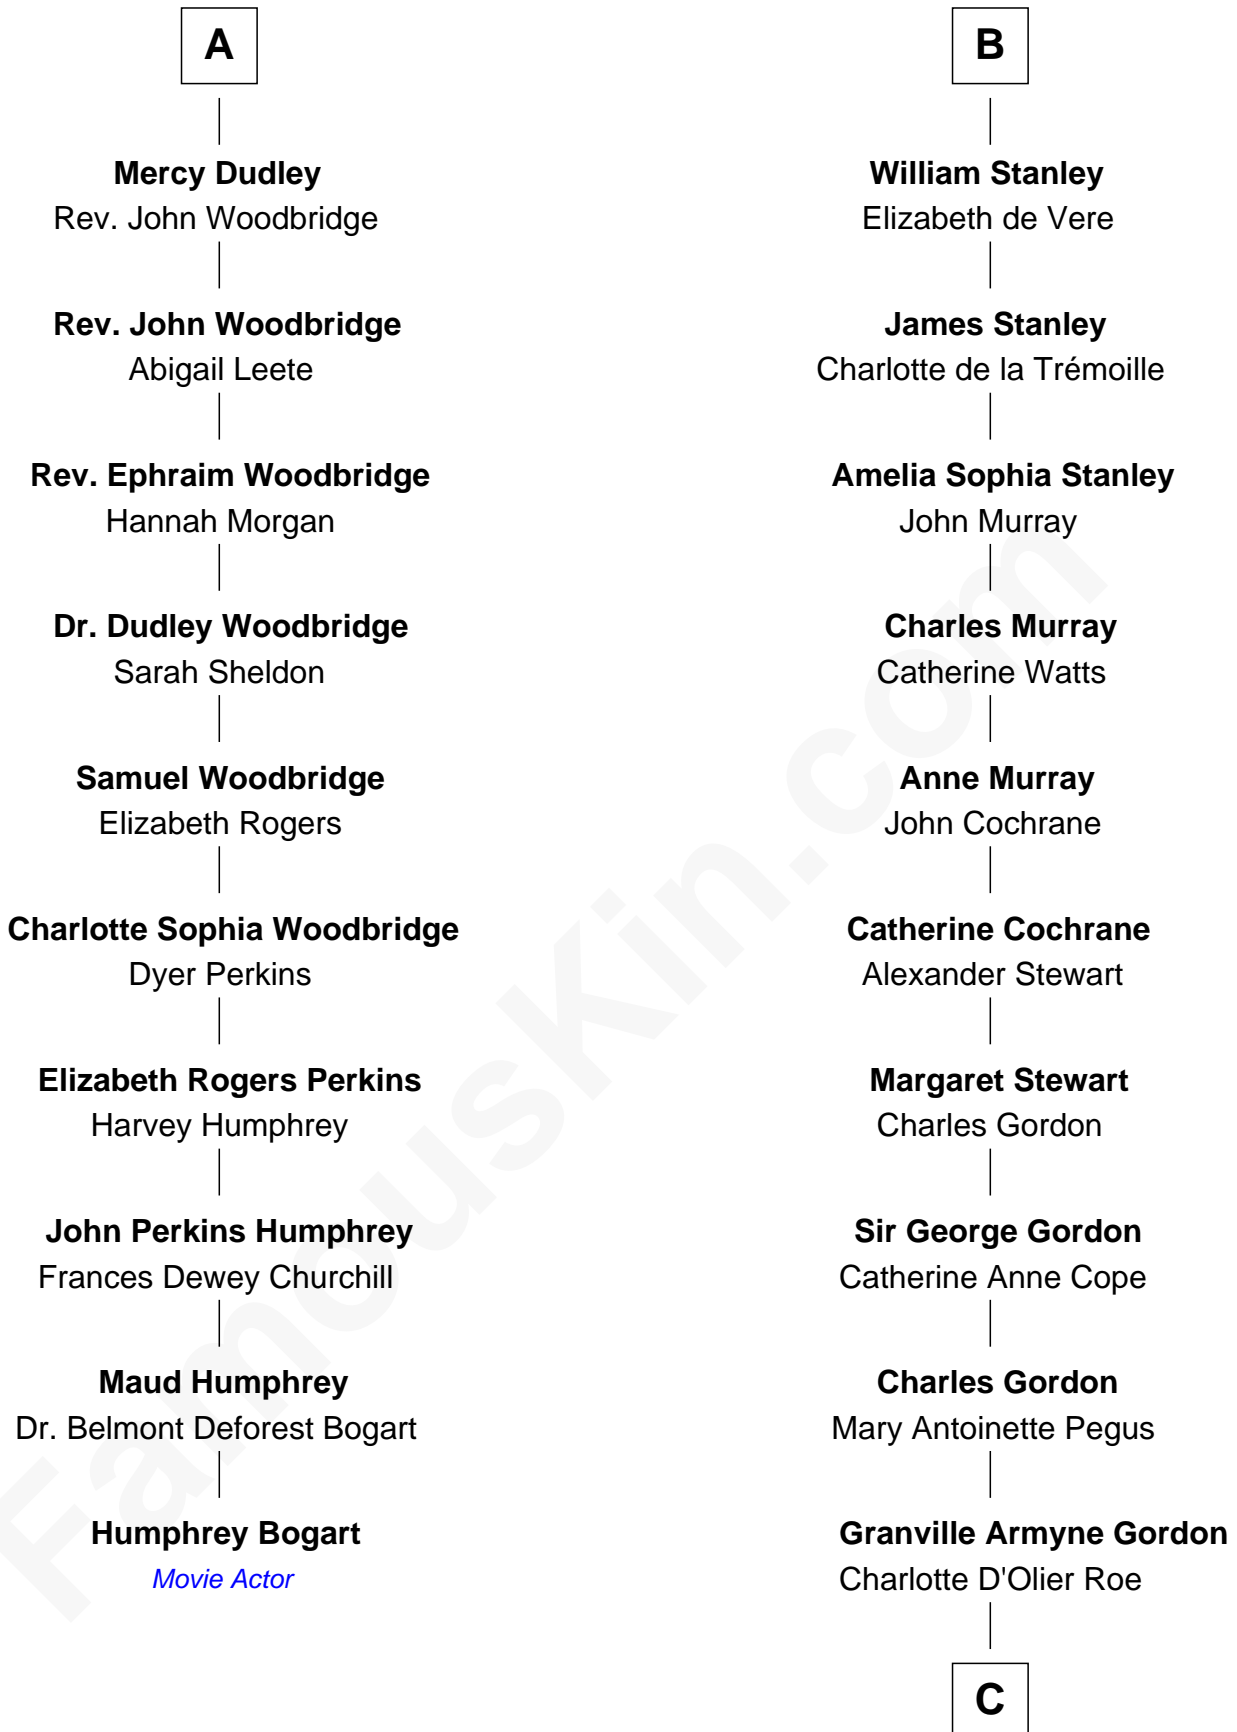

FamousKin.com
Relationship Chart of
Humphrey Bogart
Movie Actor

16th cousin 5 times removed of
Cara Delevingne
Fashion Model and Movie Actress

C

Armyne Evelyne Gordon

Sir Lionel Lawson Faudel-Phillips

Anne Margaret Faudel-Phillips

John Vincent Sheffield

Jane Armyne Sheffield

Sir Jocelyn Edward Greville Stevens

Pandora Anne Stevens

Charles Hamar Delevingne

Cara Delevingne

Model and Actress