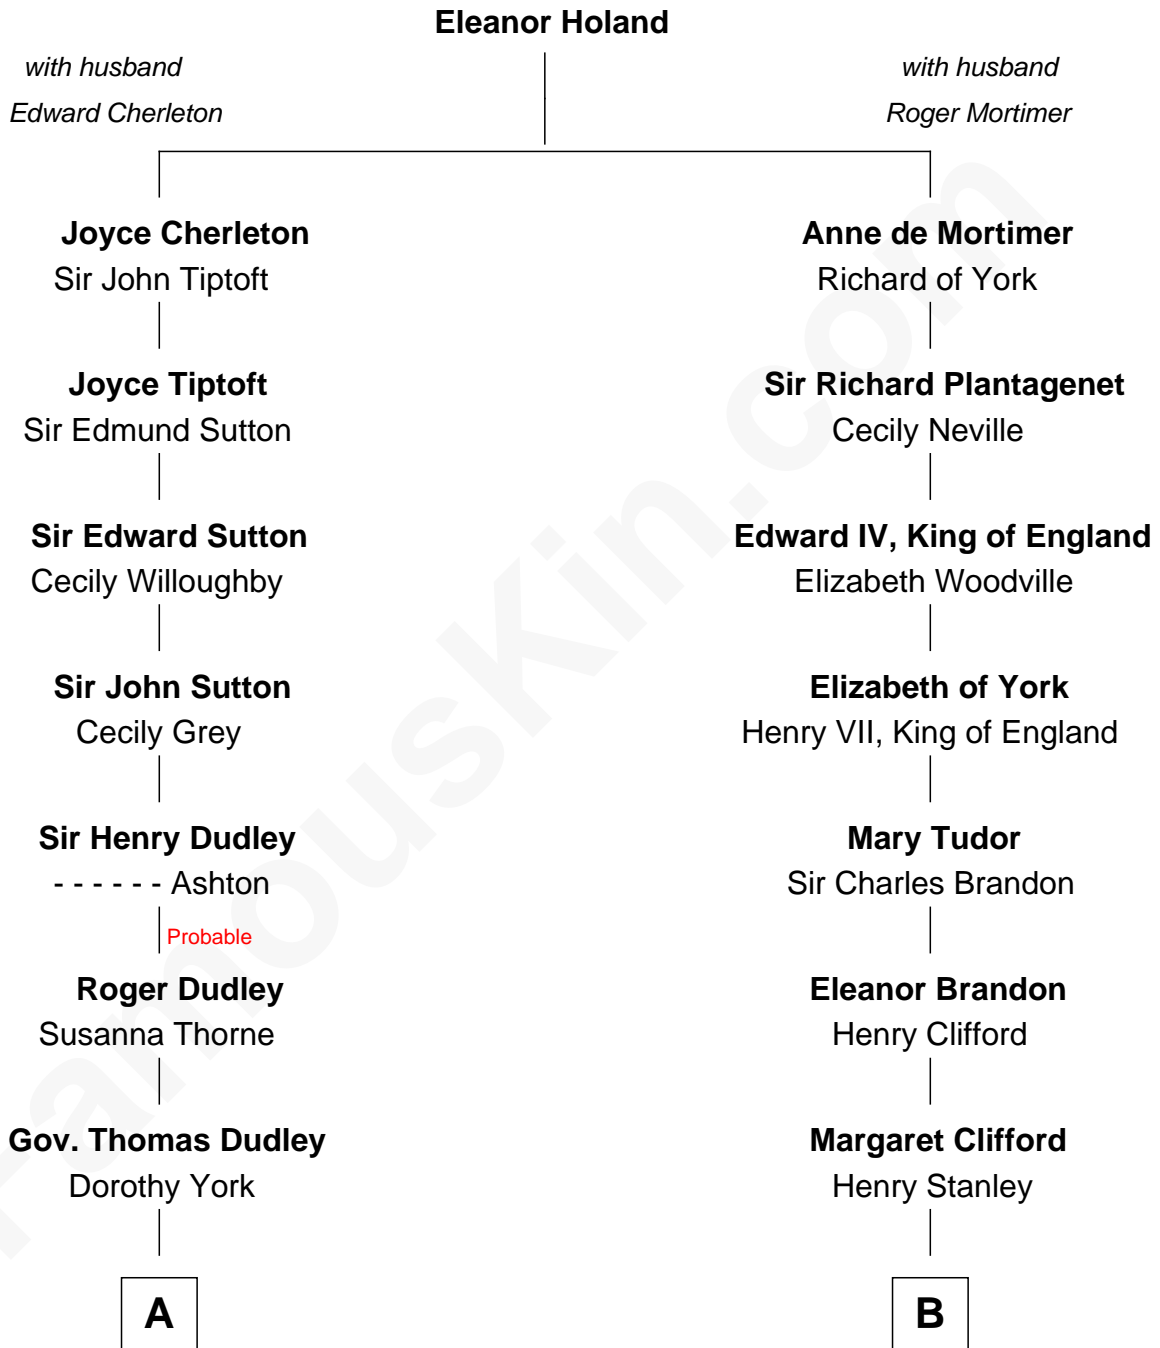

**FamousKin.com**  
**Relationship Chart of**  
**Humphrey Bogart**  
*Movie Actor*

**16th cousin 5 times removed of**  
**Cara Delevingne**  
*Fashion Model and Movie Actress*

C

**Armyne Evelyne Gordon**

Sir Lionel Lawson Faudel-Phillips

**Anne Margaret Faudel-Phillips**

John Vincent Sheffield

**Jane Armyne Sheffield**

Sir Jocelyn Edward Greville Stevens

**Pandora Anne Stevens**

Charles Hamar Delevingne

**Cara Delevingne**

*Model and Actress*