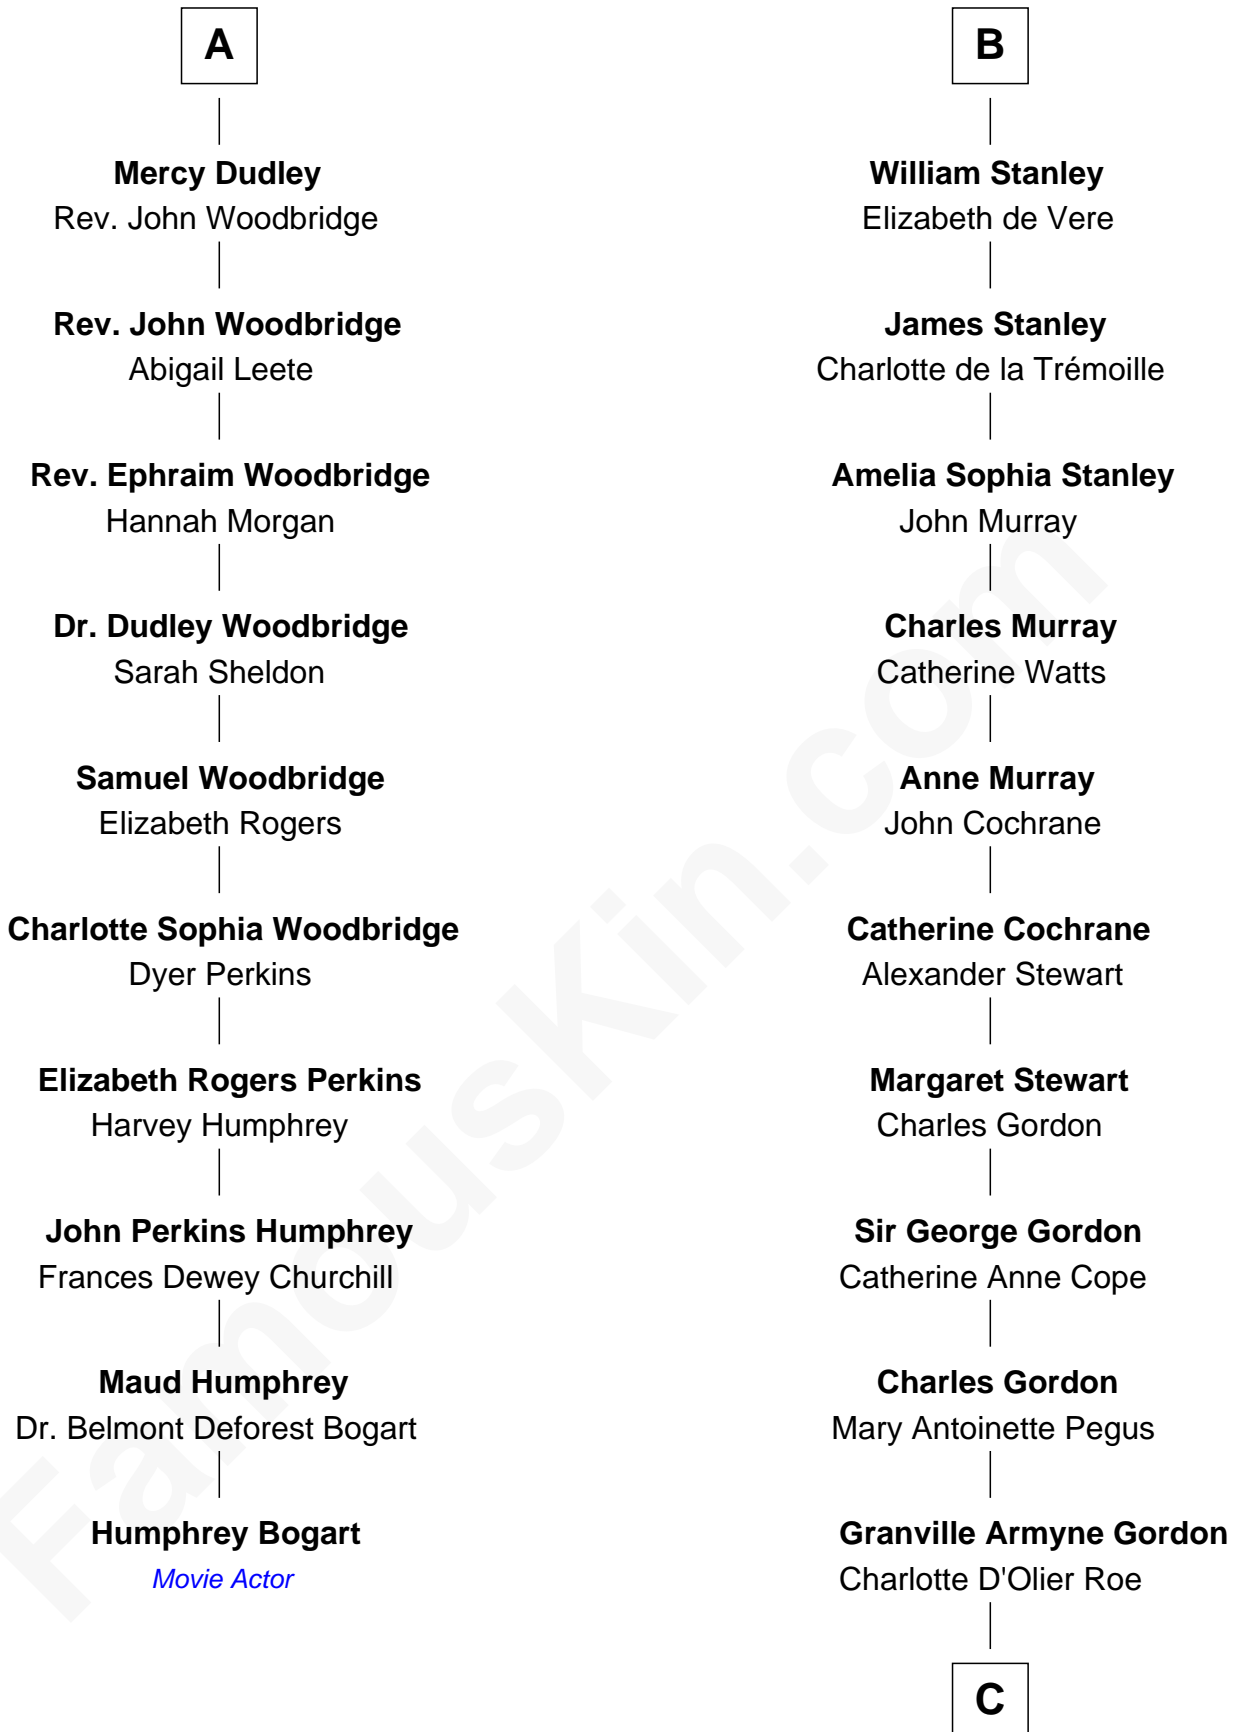

**FamousKin.com**  
**Relationship Chart of**  
**Humphrey Bogart**  
*Movie Actor*

**16th cousin 5 times removed of**  
**Cara Delevingne**  
*Fashion Model and Movie Actress*

C

**Armyne Evelyne Gordon**

Sir Lionel Lawson Faudel-Phillips

**Anne Margaret Faudel-Phillips**

John Vincent Sheffield

**Jane Armyne Sheffield**

Sir Jocelyn Edward Greville Stevens

**Pandora Anne Stevens**

Charles Hamar Delevingne

**Cara Delevingne**

*Model and Actress*