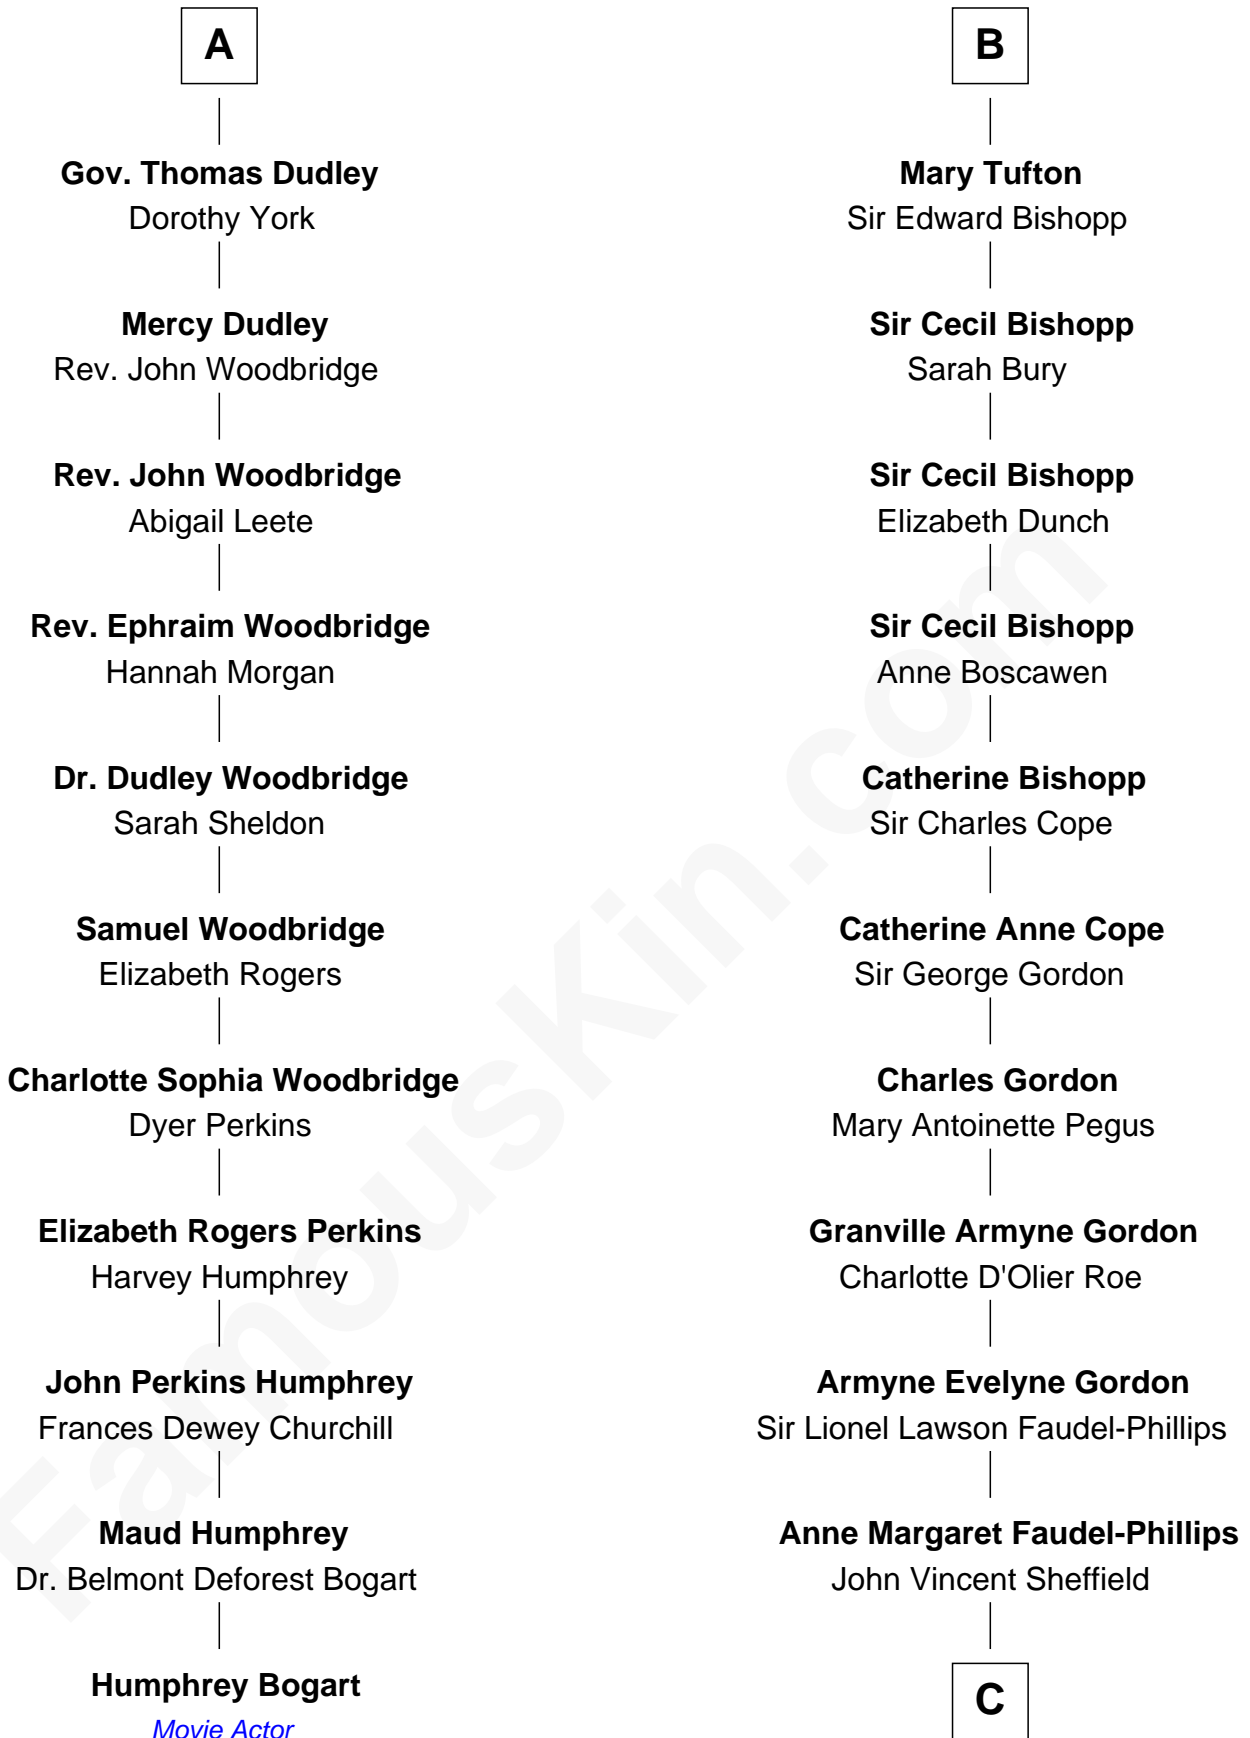

**FamousKin.com**  
**Relationship Chart of**  
**Humphrey Bogart**  
*Movie Actor*

17th cousin 2 times removed of  
**Cara Delevingne**  
*Fashion Model and Movie Actress*

**Sir Reynold Grey**  
 Margaret de Ros

C

**Jane Armyne Sheffield**  
Sir Jocelyn Edward Greville Stevens

**Pandora Anne Stevens**  
Charles Hamar Delevingne

**Cara Delevingne**  
*Model and Actress*

FamousKin.com