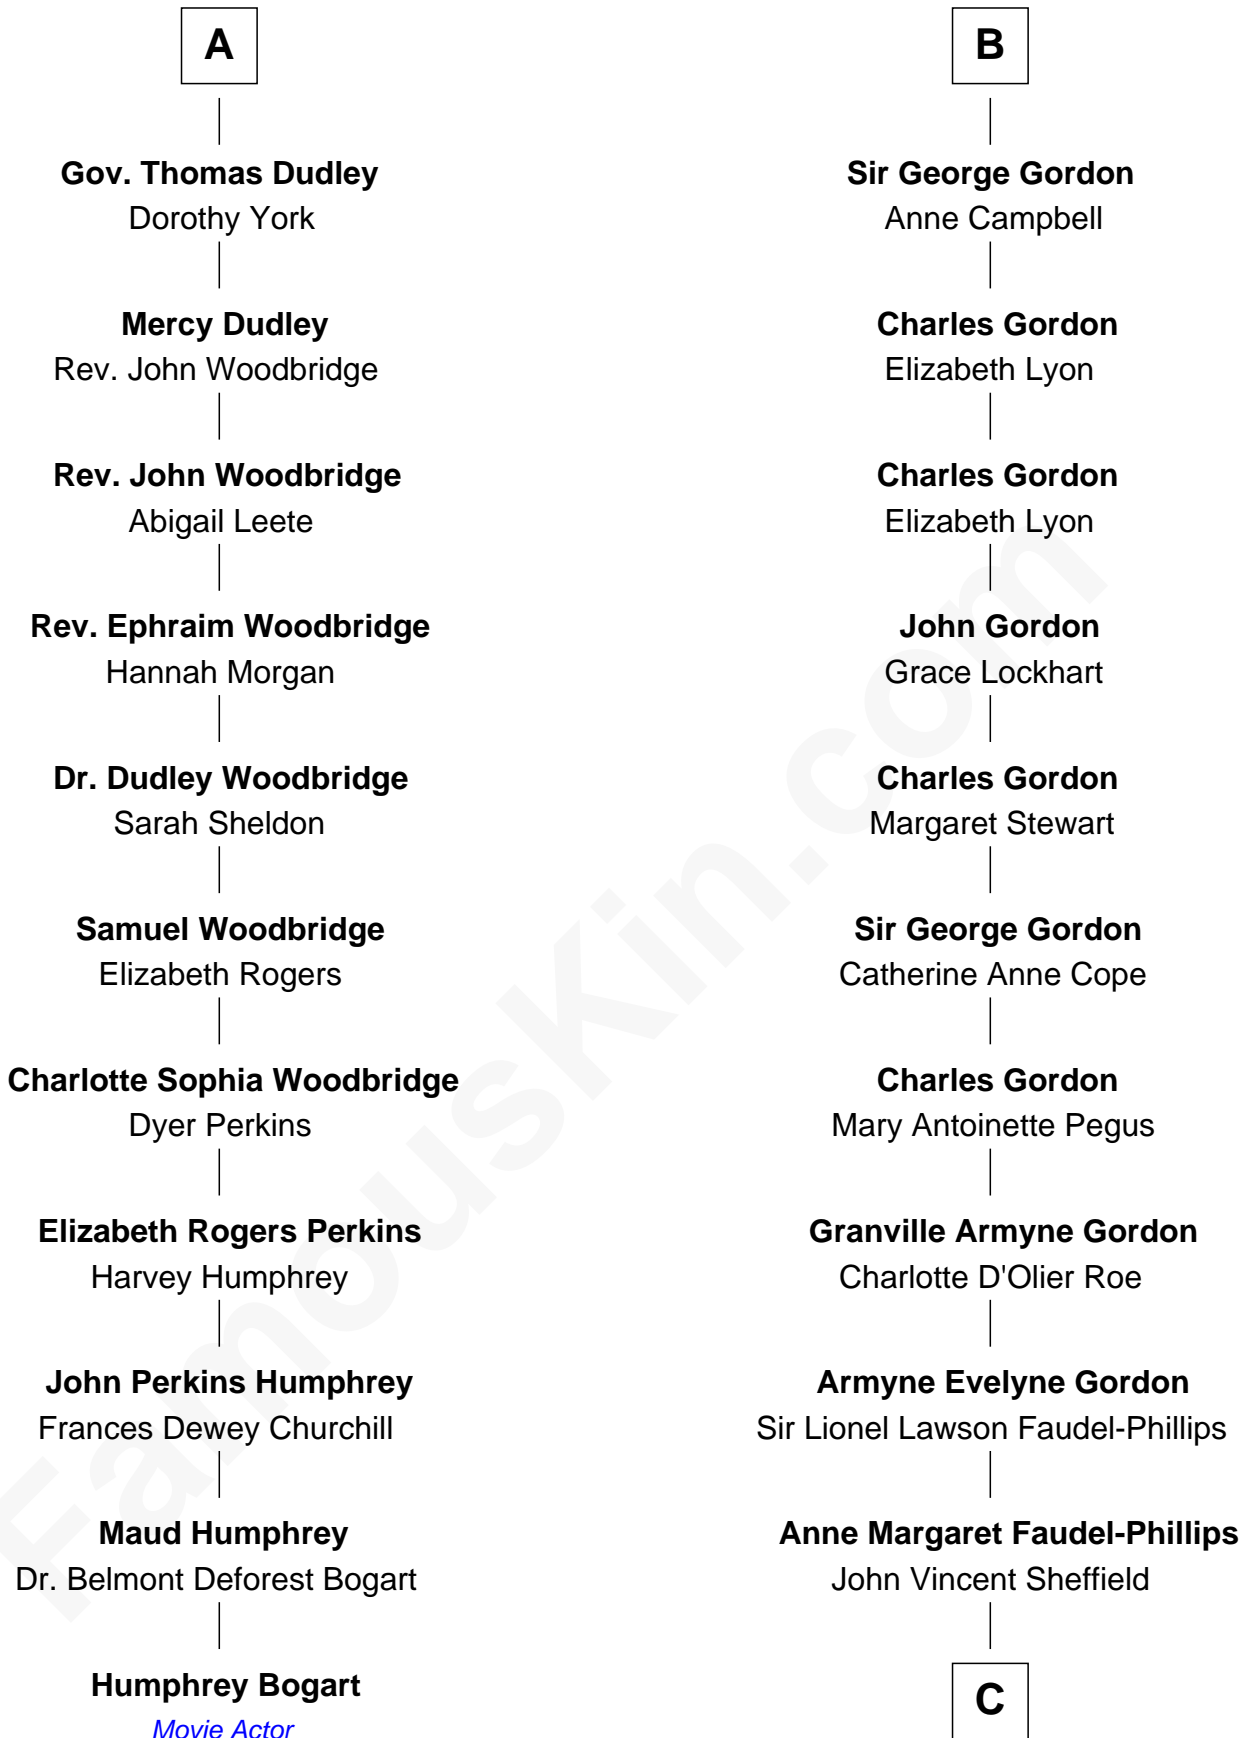

FamousKin.com
Relationship Chart of
Humphrey Bogart
Movie Actor

17th cousin 2 times removed of
Cara Delevingne
Fashion Model and Movie Actress

Sir Thomas de Holand
 Alice Fitzalan

C

Jane Armyne Sheffield
Sir Jocelyn Edward Greville Stevens