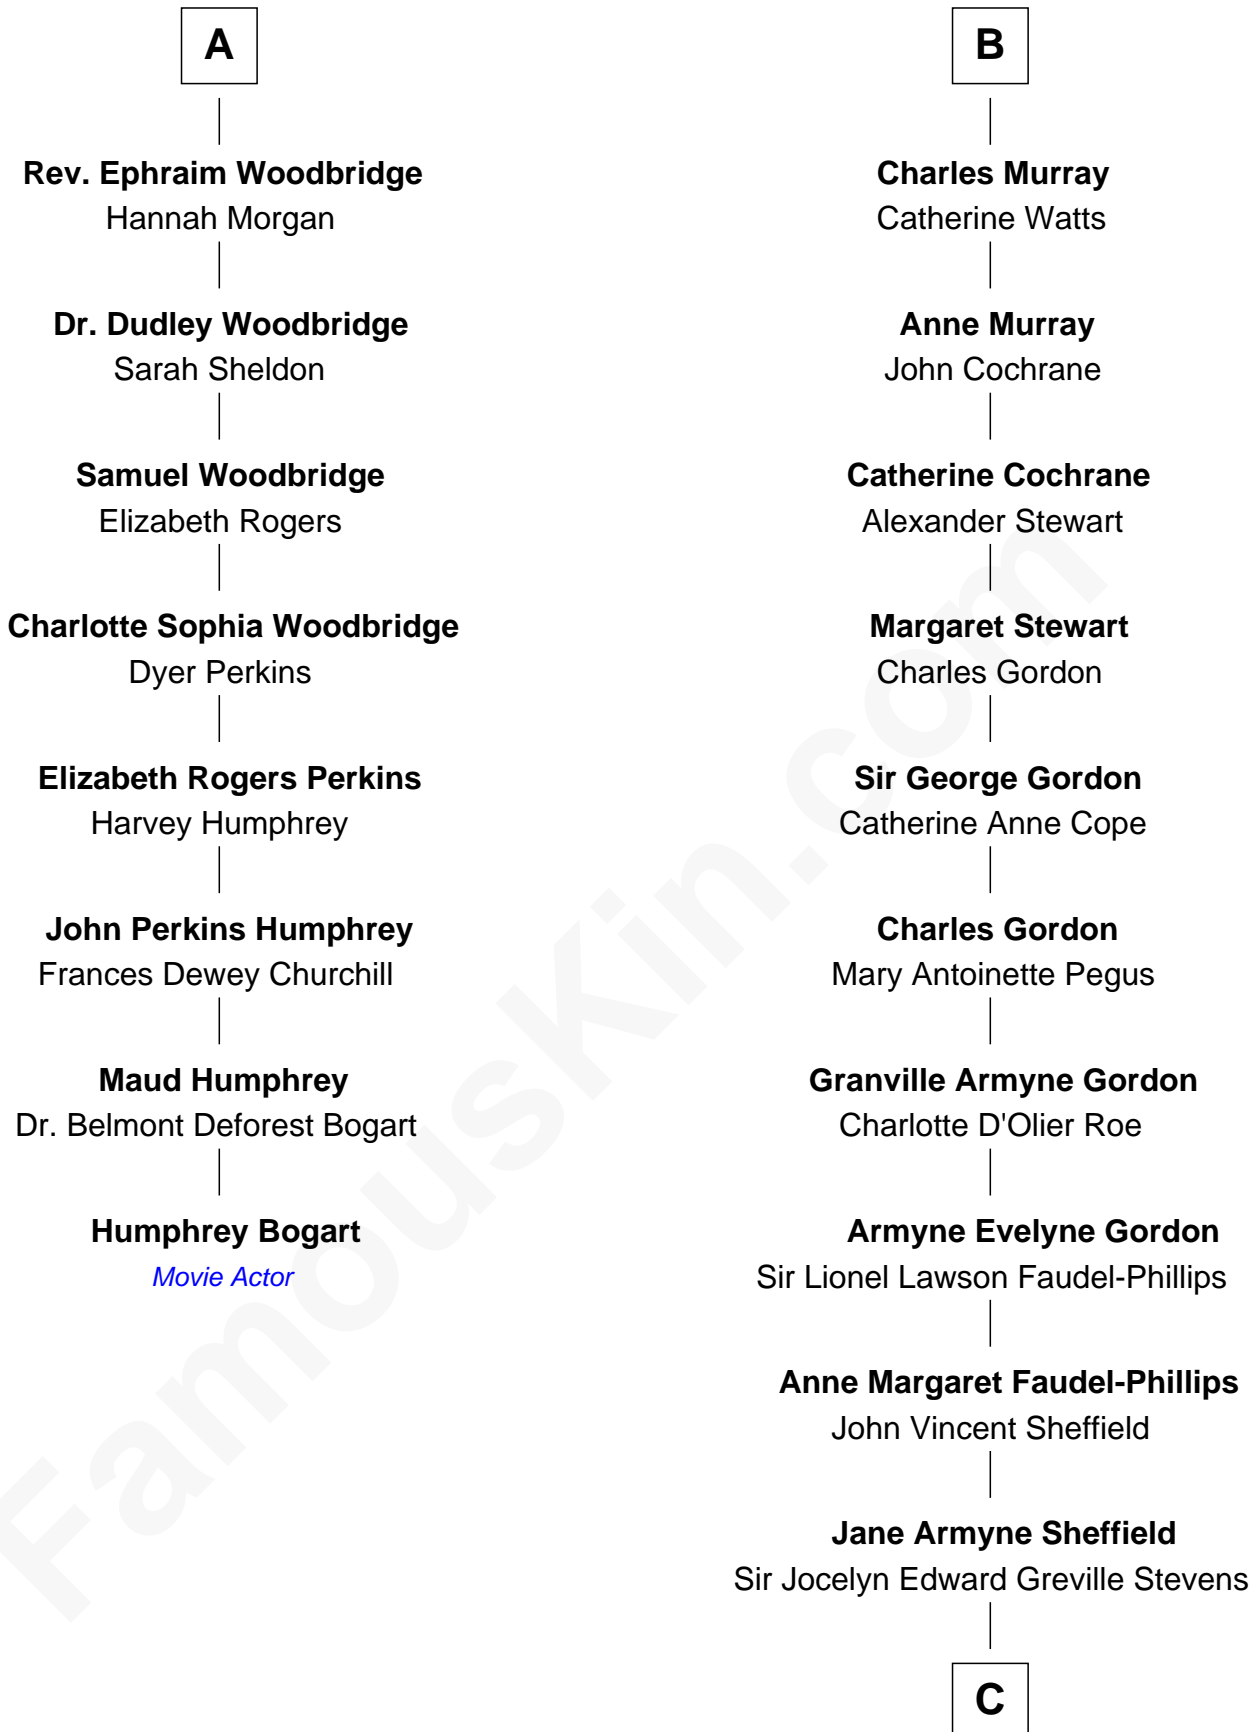

FamousKin.com

Relationship Chart of

Humphrey Bogart

Movie Actor

14th cousin 4 times removed of

Cara Delevingne
Fashion Model and Movie Actress

C

Pandora Anne Stevens
Charles Hamar Delevingne

Cara Delevingne
Model and Actress

FamousKin.com