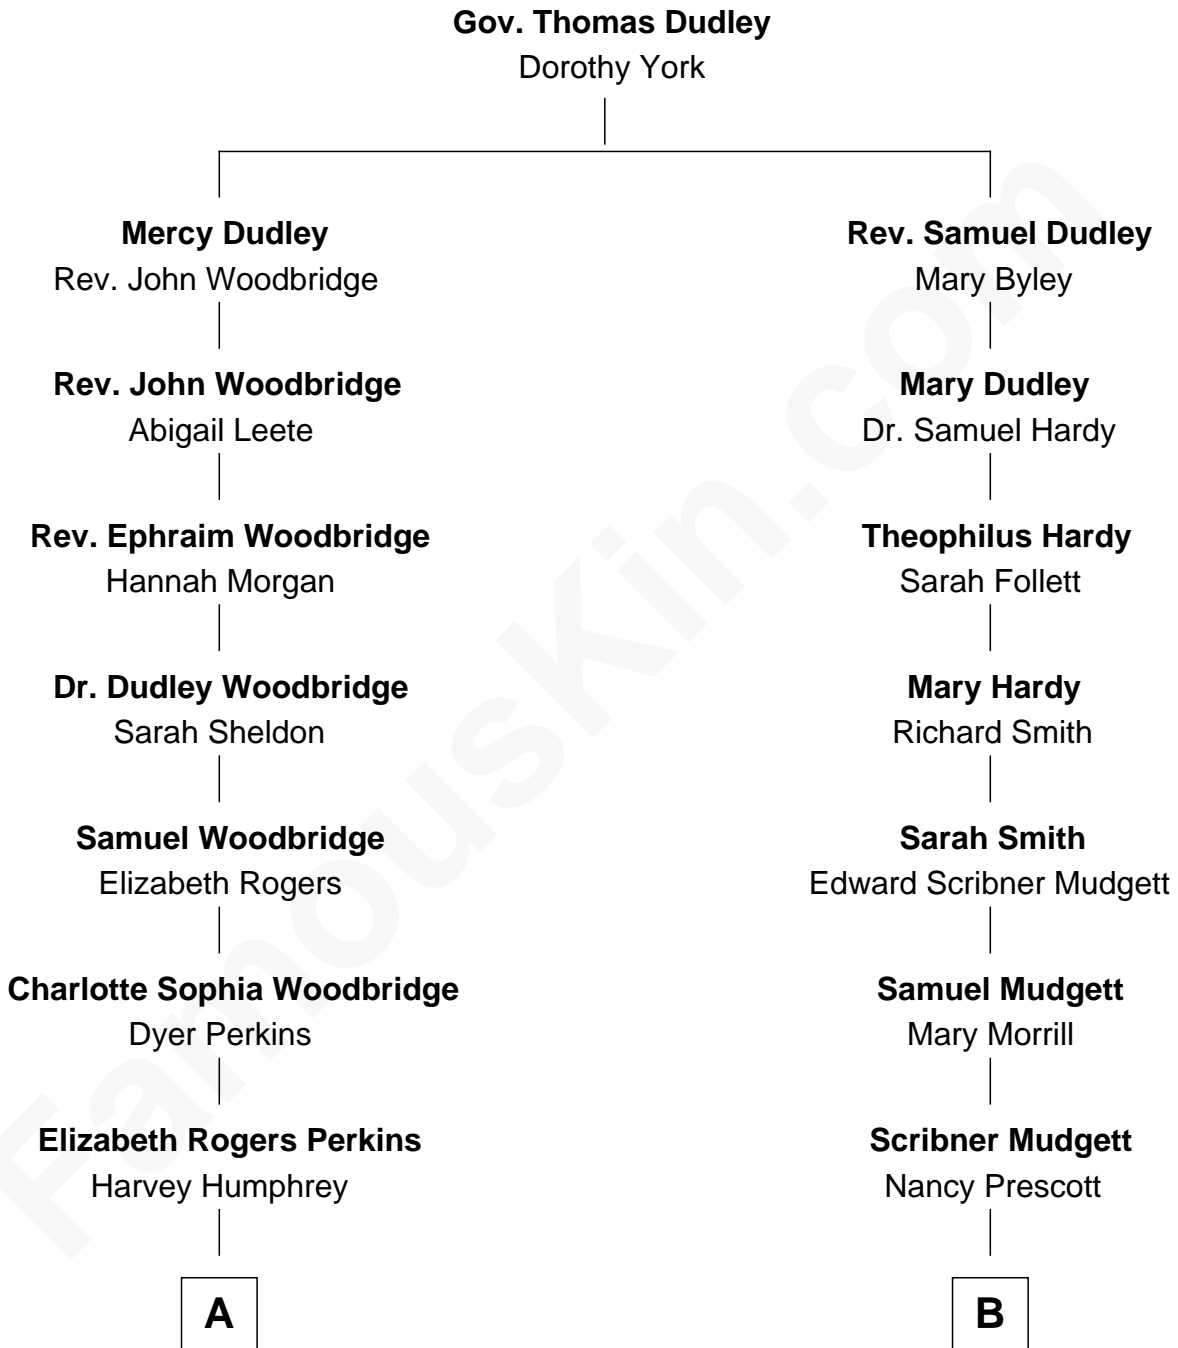

**FamousKin.com**  
**Relationship Chart of**  
**Humphrey Bogart**  
*Movie Actor*

8th cousin 1 time removed of  
**Dr. H. H. Holmes**  
*Serial Killer aka "Devil in the White City"*

**A**

**John Perkins Humphrey**  
Frances Dewey Churchill

**Maud Humphrey**  
Dr. Belmont Deforest Bogart

**Humphrey Bogart**  
*Movie Actor*

**B**

**Levi Horton Mudgett**  
Theodate Page Price

**Dr. H. H. Holmes**  
*Serial Killer Dr. H. H. Holmes*

FamousKin.com