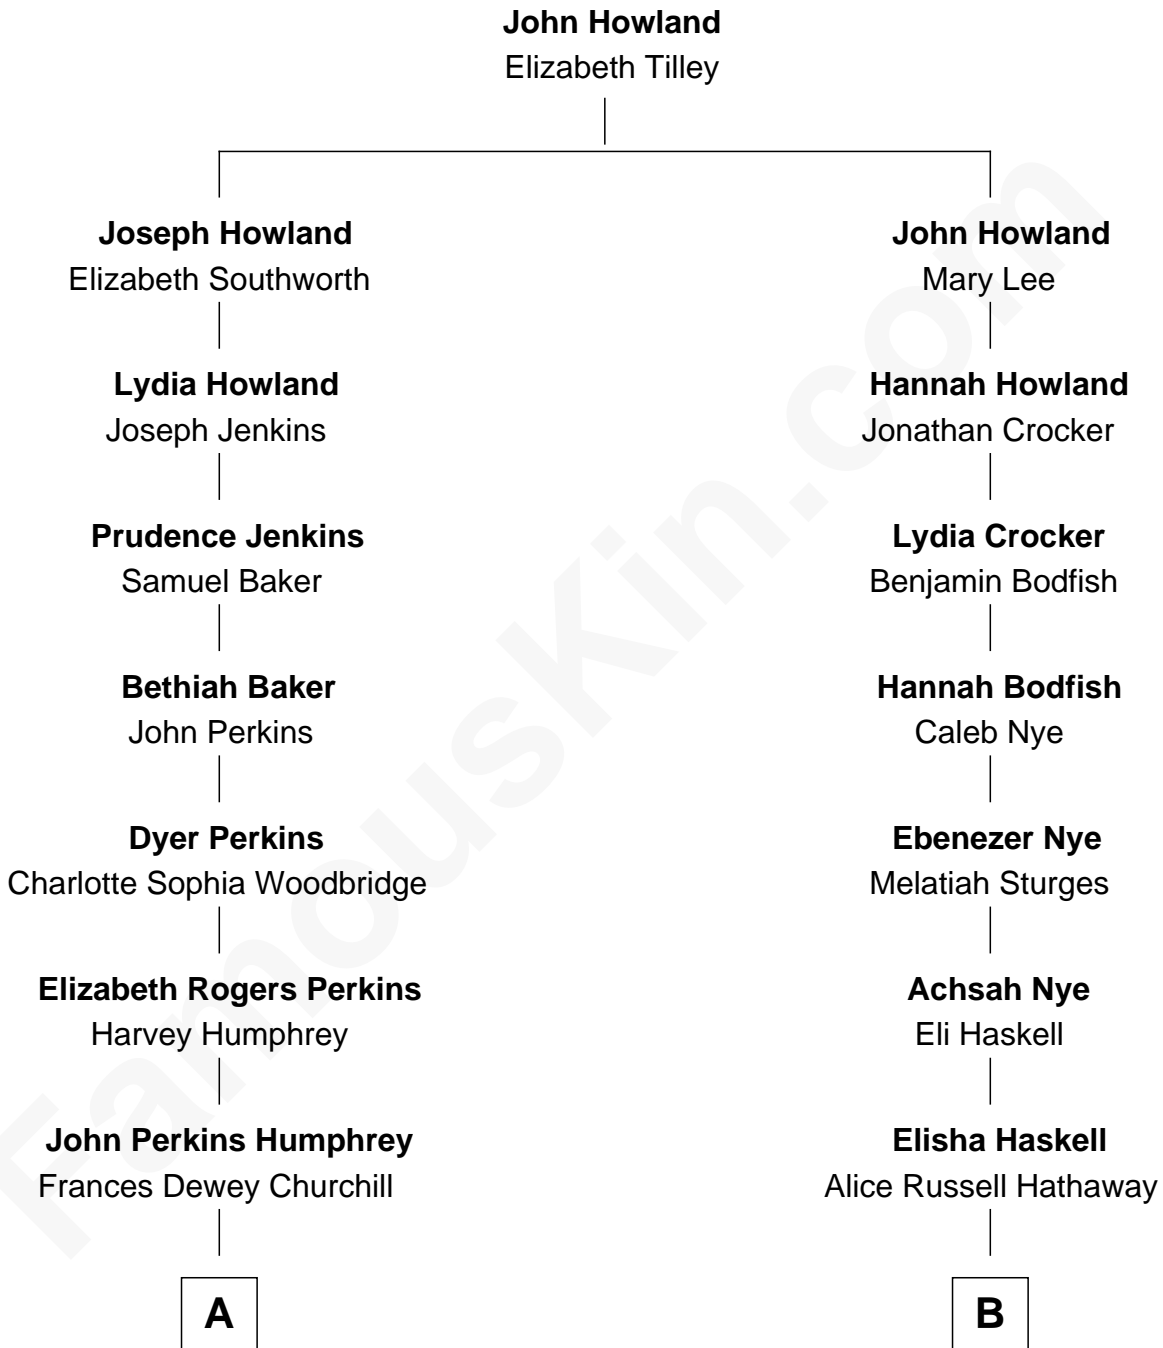

FamousKin.com

Relationship Chart of

Humphrey Bogart

Movie Actor

8th cousin of

Alice (Lee) Roosevelt

First Wife of President Theodore Roosevelt

FamousKin.com