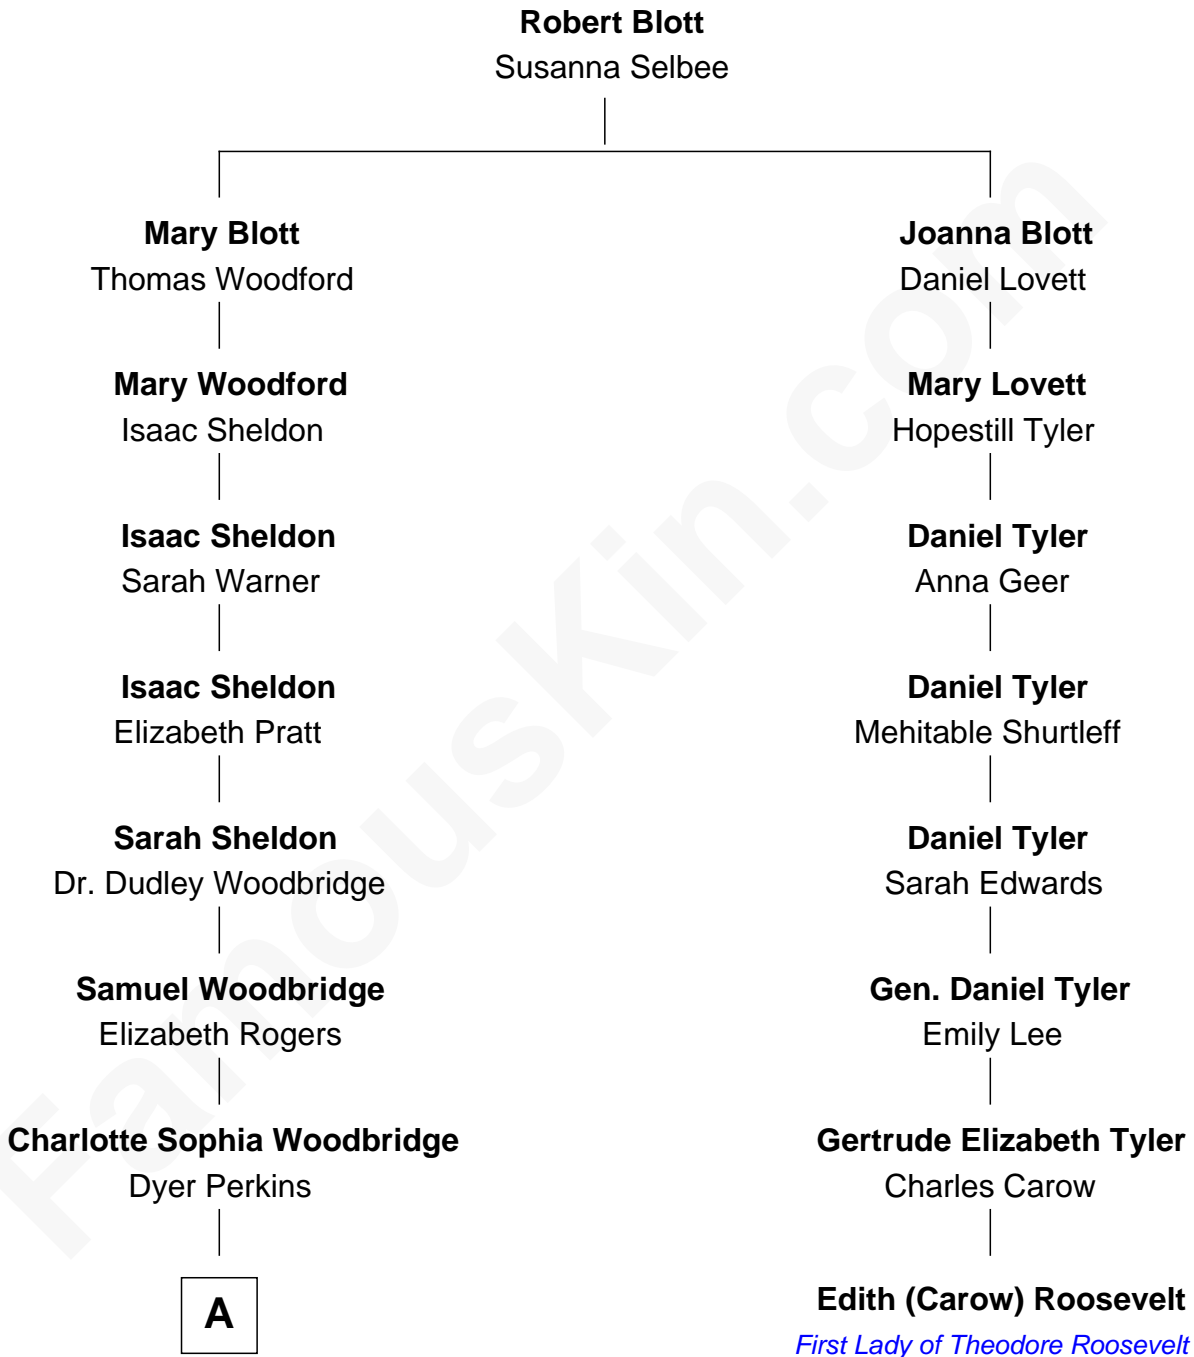

FamousKin.com
Relationship Chart of
Humphrey Bogart
Movie Actor

7th cousin 3 times removed of
Edith (Carow) Roosevelt
First Lady of President Theodore Roosevelt

A

—
Elizabeth Rogers Perkins

Harvey Humphrey

—
John Perkins Humphrey

Frances Dewey Churchill

—
Maud Humphrey

Dr. Belmont Deforest Bogart

—
Humphrey Bogart

Movie Actor

FamousKin.com