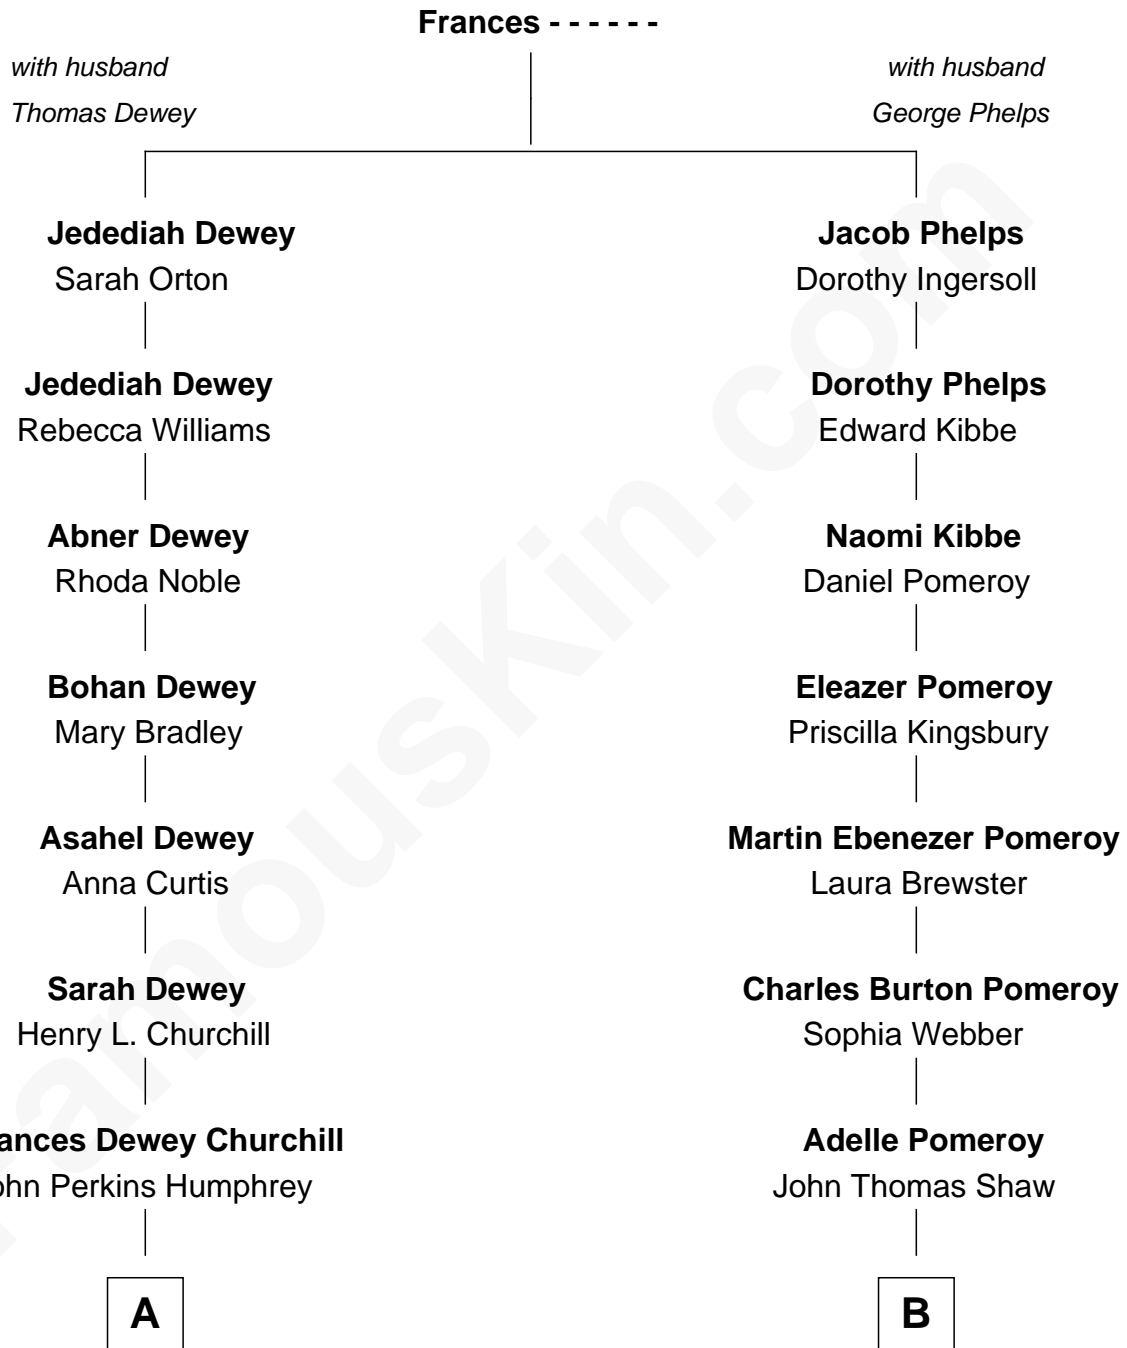

FamousKin.com Relationship Chart of

Humphrey Bogart

Movie Actor

8th cousin of

Brewster H. Shaw

NASA Astronaut

FamousKin.com