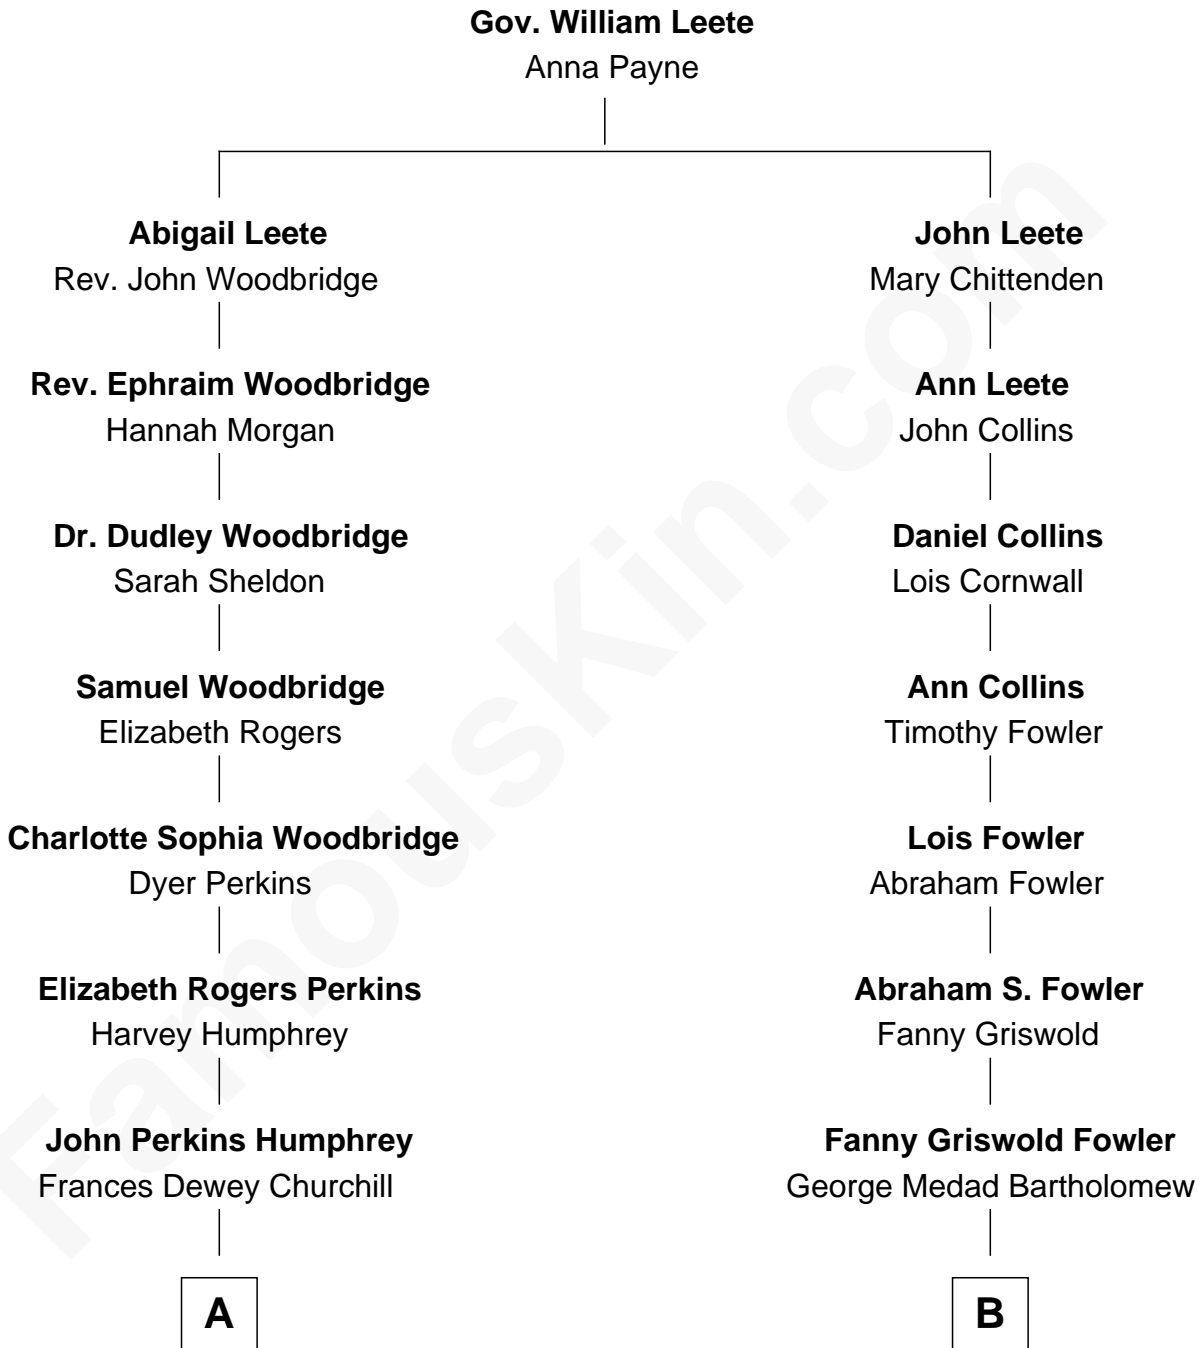

**FamousKin.com**  
**Relationship Chart of**  
**Humphrey Bogart**  
*Movie Actor*

**8th cousin 2 times removed of**  
**Bill Weld**  
*68th Governor of Massachusetts*

**A**

**Maud Humphrey**  
Dr. Belmont Deforest Bogart

**Humphrey Bogart**  
*Movie Actor*

**B**

**Fanny Elizabeth Bartholomew**  
Dr. Francis Minot Weld

**Francis Minot Weld**  
Margaret Low White

**David Weld**  
Mary Blake Nichols

**Bill Weld**  
*68th Governor of Massachusetts*