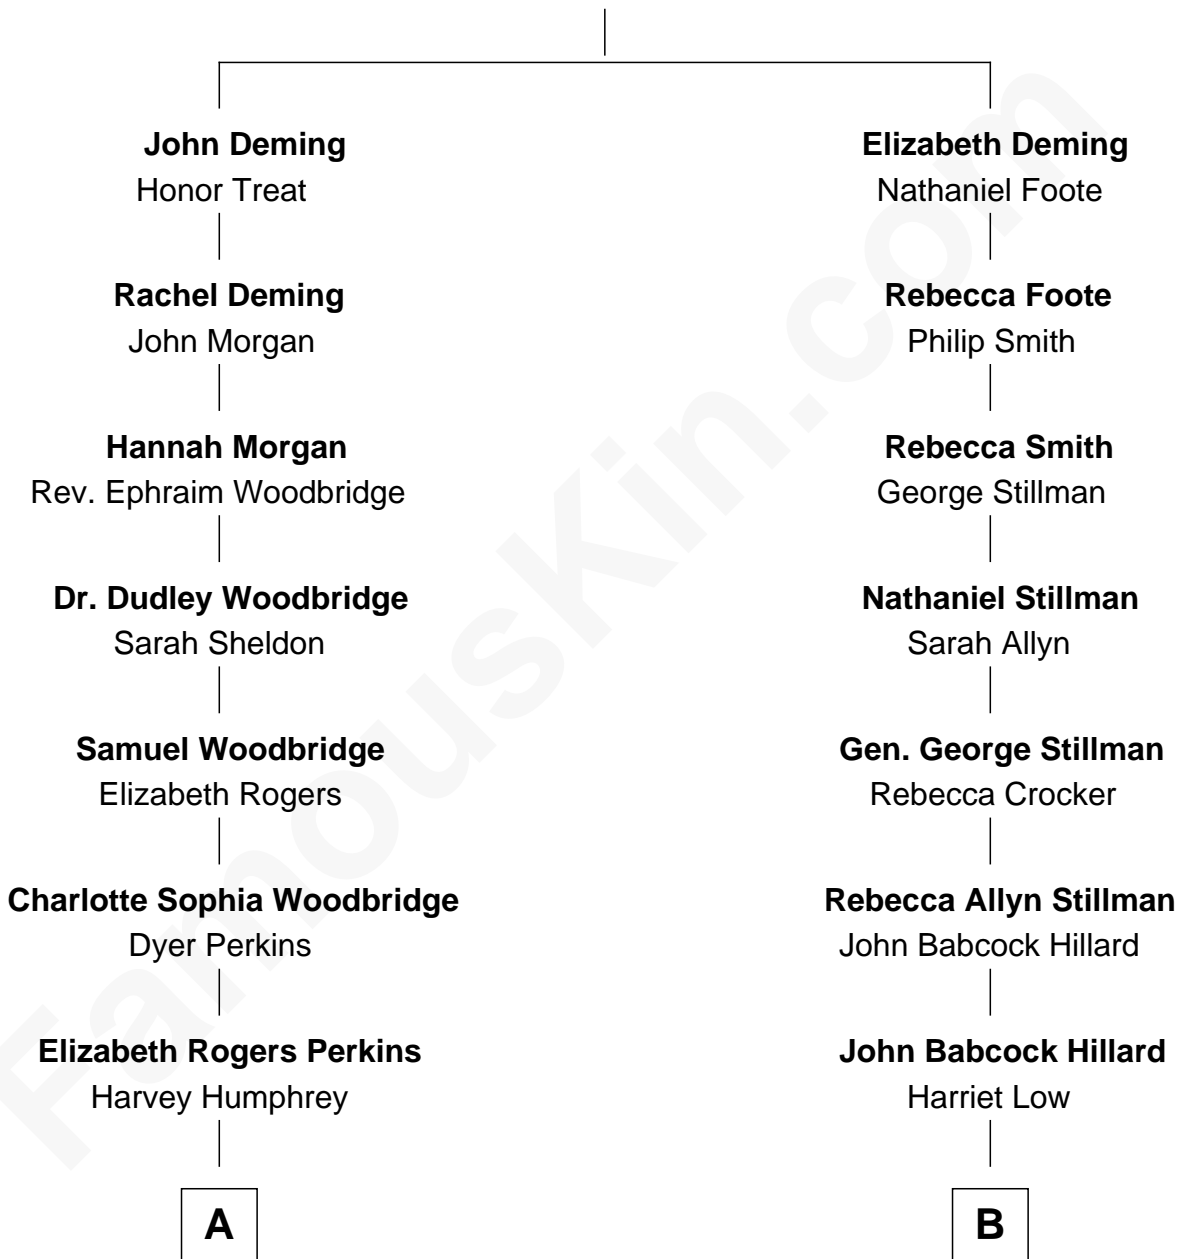

FamousKin.com
Relationship Chart of
Humphrey Bogart
Movie Actor

9th cousin 1 time removed of
Bill Weld
68th Governor of Massachusetts

----- Deming

A

John Perkins Humphrey

Frances Dewey Churchill

Maud Humphrey

Dr. Belmont Deforest Bogart

Humphrey Bogart

Movie Actor

B

Harriet Hillard

William Augustus White

Margaret Low White

Francis Minot Weld

David Weld

Mary Blake Nichols

Bill Weld

68th Governor of Massachusetts