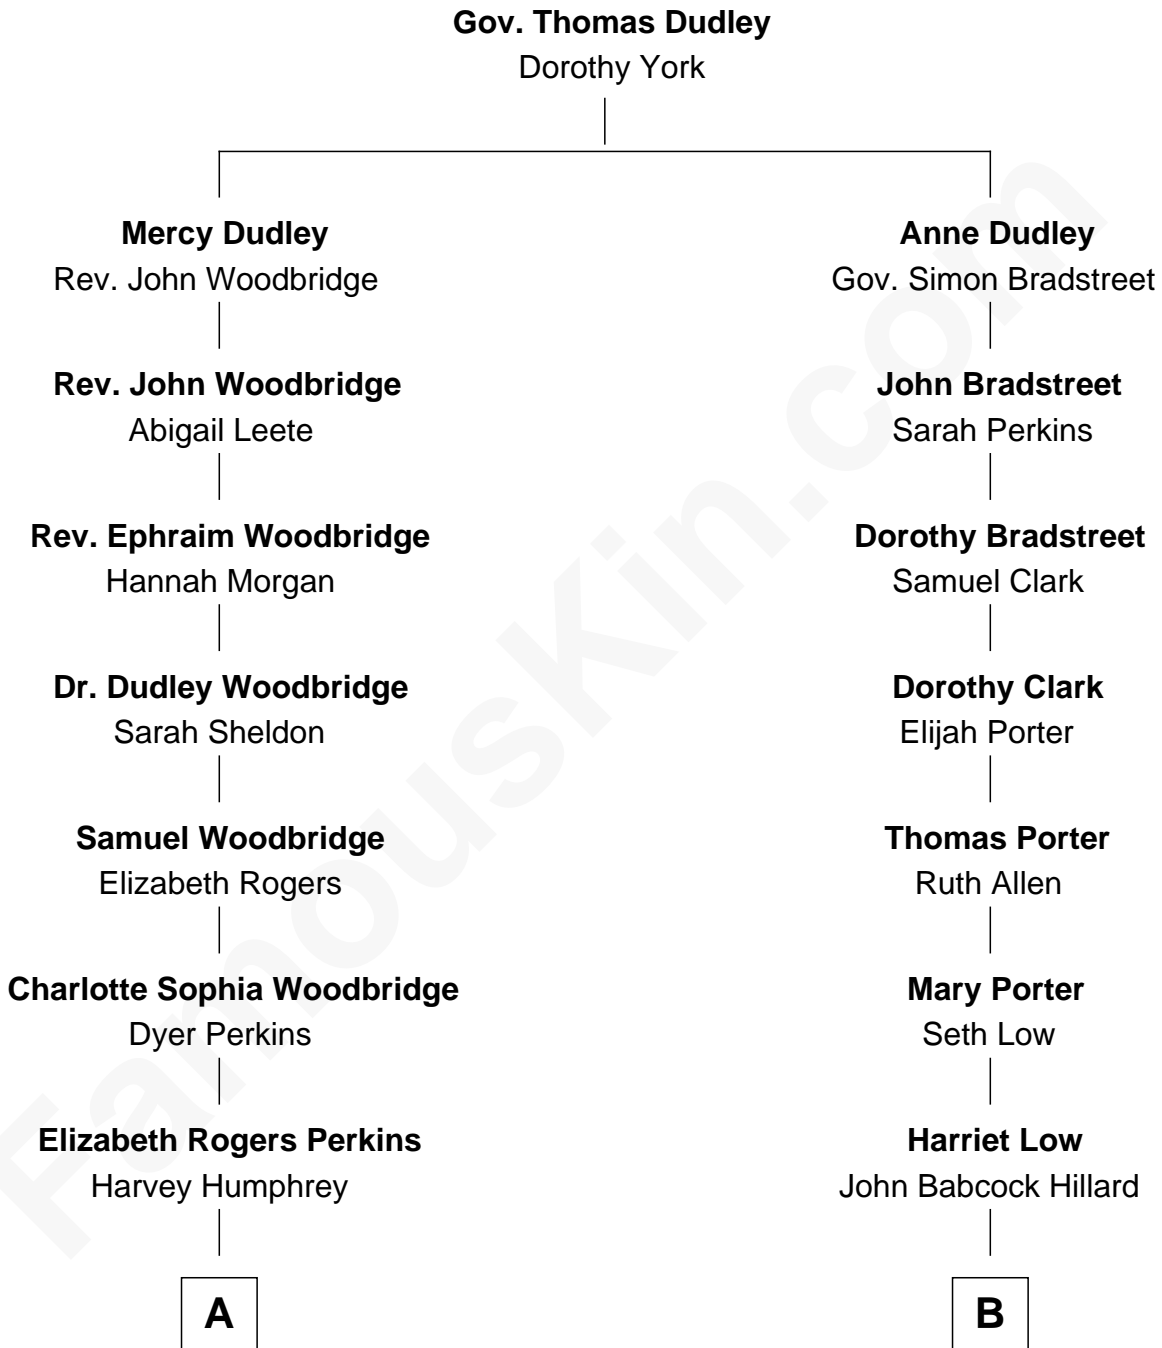

FamousKin.com
Relationship Chart of
Humphrey Bogart
Movie Actor

9th cousin 1 time removed of
Bill Weld
68th Governor of Massachusetts

A

John Perkins Humphrey

Frances Dewey Churchill

Maud Humphrey

Dr. Belmont Deforest Bogart

Humphrey Bogart

Movie Actor

B

Harriet Hillard

William Augustus White

Margaret Low White

Francis Minot Weld

David Weld

Mary Blake Nichols

Bill Weld

68th Governor of Massachusetts