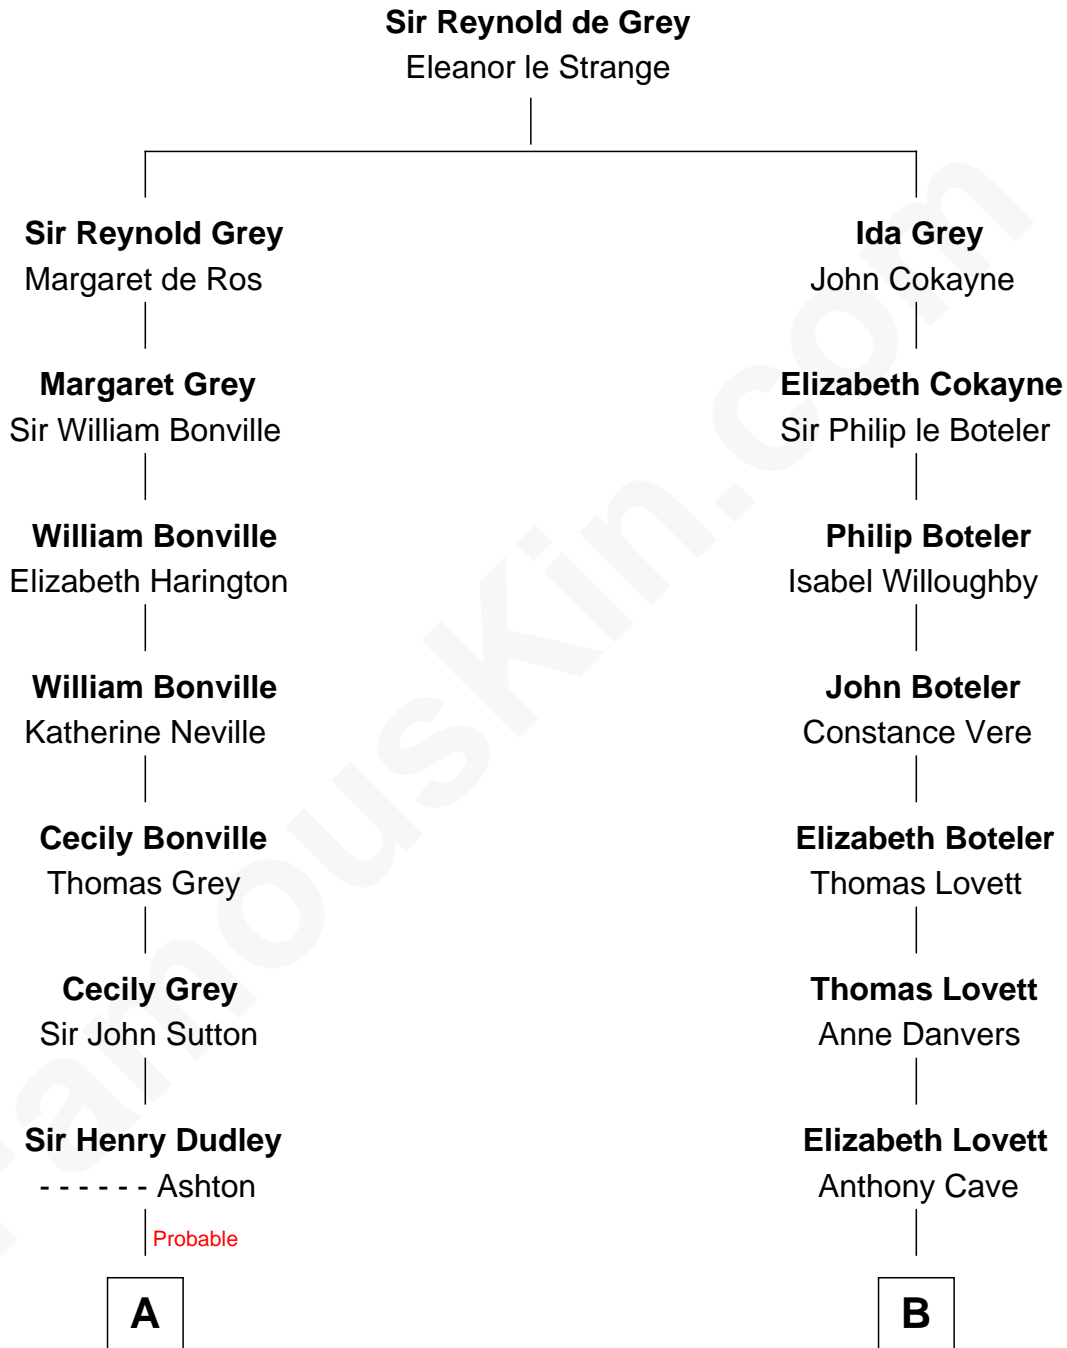

**FamousKin.com**  
**Relationship Chart of**  
**Humphrey Bogart**  
*Movie Actor*

18th cousin 2 times removed of  
**Tuesday Weld**  
*TV and Movie Actress*

**C**

**Maud Humphrey**  
Dr. Belmont Deforest Bogart

**Humphrey Bogart**  
*Movie Actor*

**D**

**Eloise Rodman**  
Stephen Minot Weld

**Edward Motley Weld**  
Sarah Lothrop King

**Lothrop Motley Weld**  
Yosene Balfour Ker

**Tuesday Weld**  
*TV and Movie Actress*