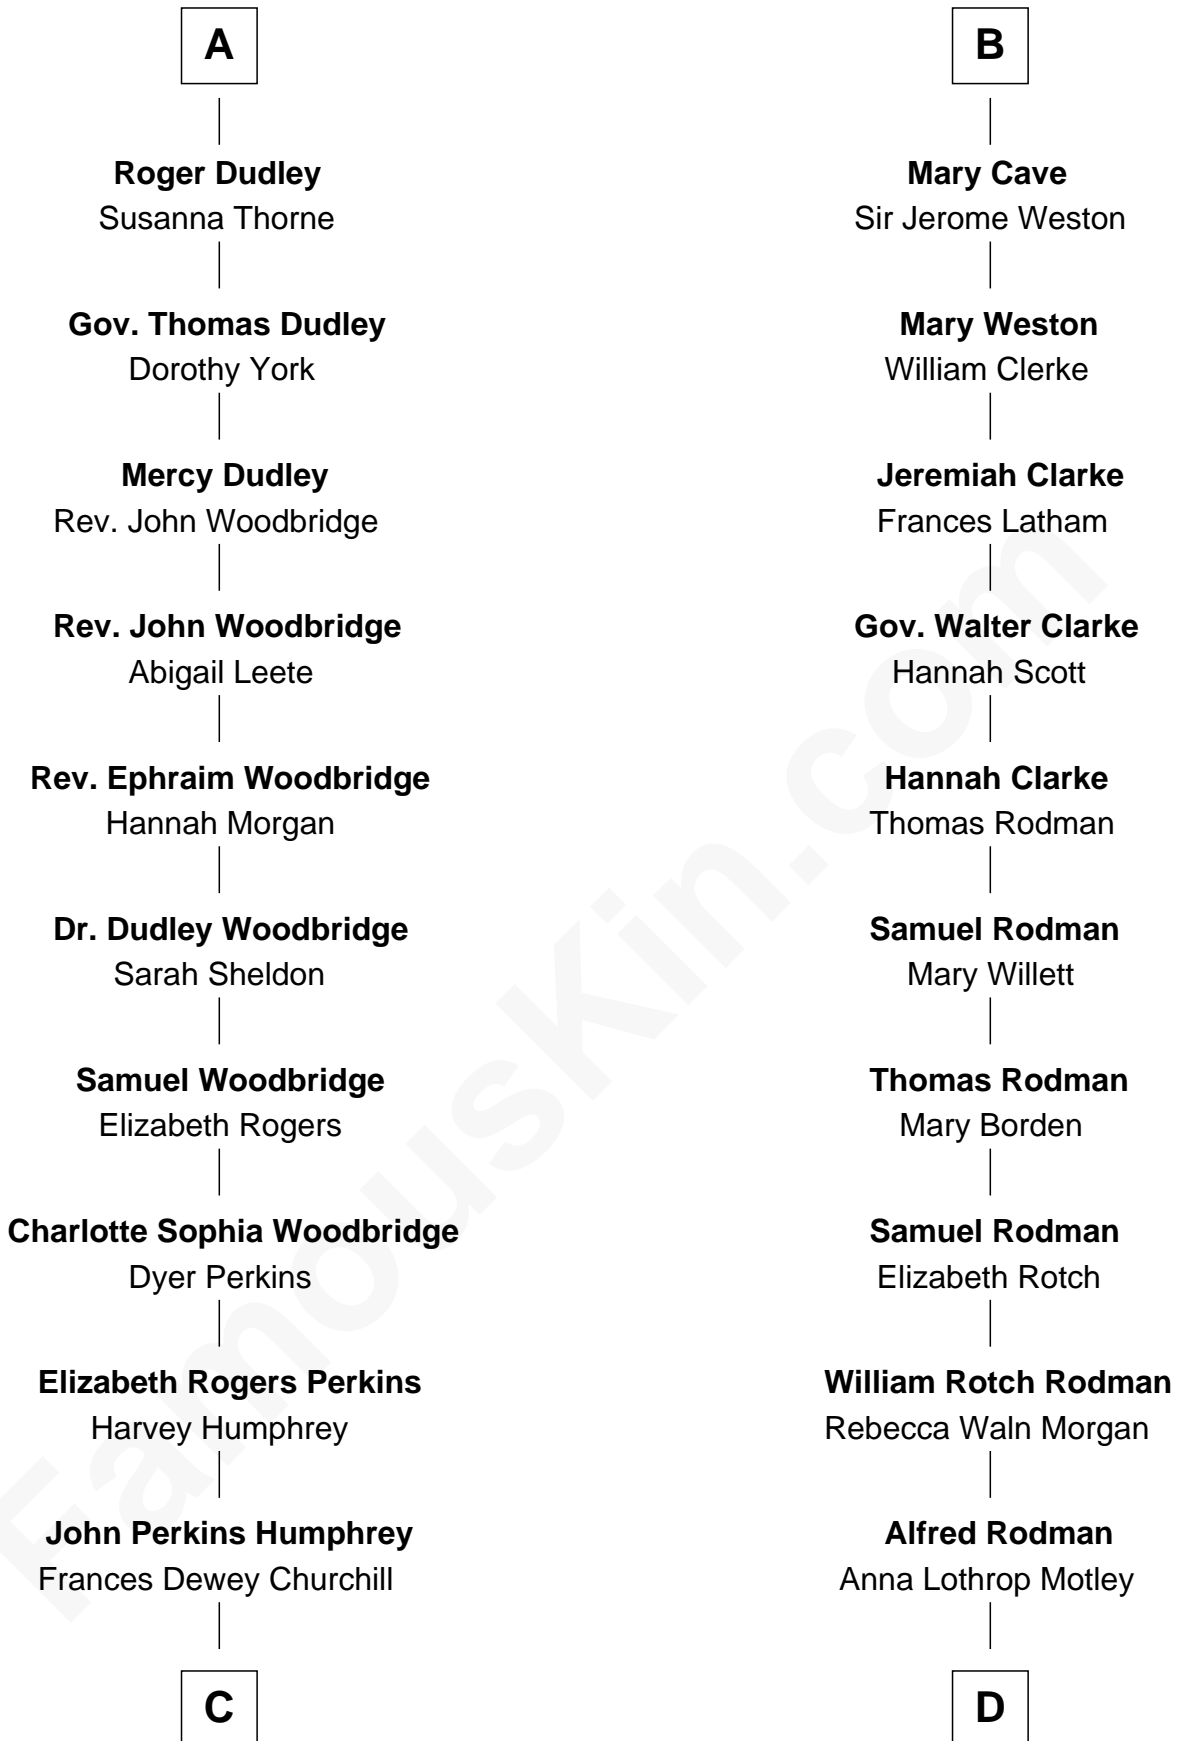

**FamousKin.com**  
**Relationship Chart of**  
**Humphrey Bogart**  
*Movie Actor*

18th cousin 2 times removed of  
**Tuesday Weld**  
*TV and Movie Actress*

**C**

**Maud Humphrey**  
Dr. Belmont Deforest Bogart

**Humphrey Bogart**  
*Movie Actor*

**D**

**Eloise Rodman**  
Stephen Minot Weld

**Edward Motley Weld**  
Sarah Lothrop King

**Lothrop Motley Weld**  
Yosene Balfour Ker

**Tuesday Weld**  
*TV and Movie Actress*