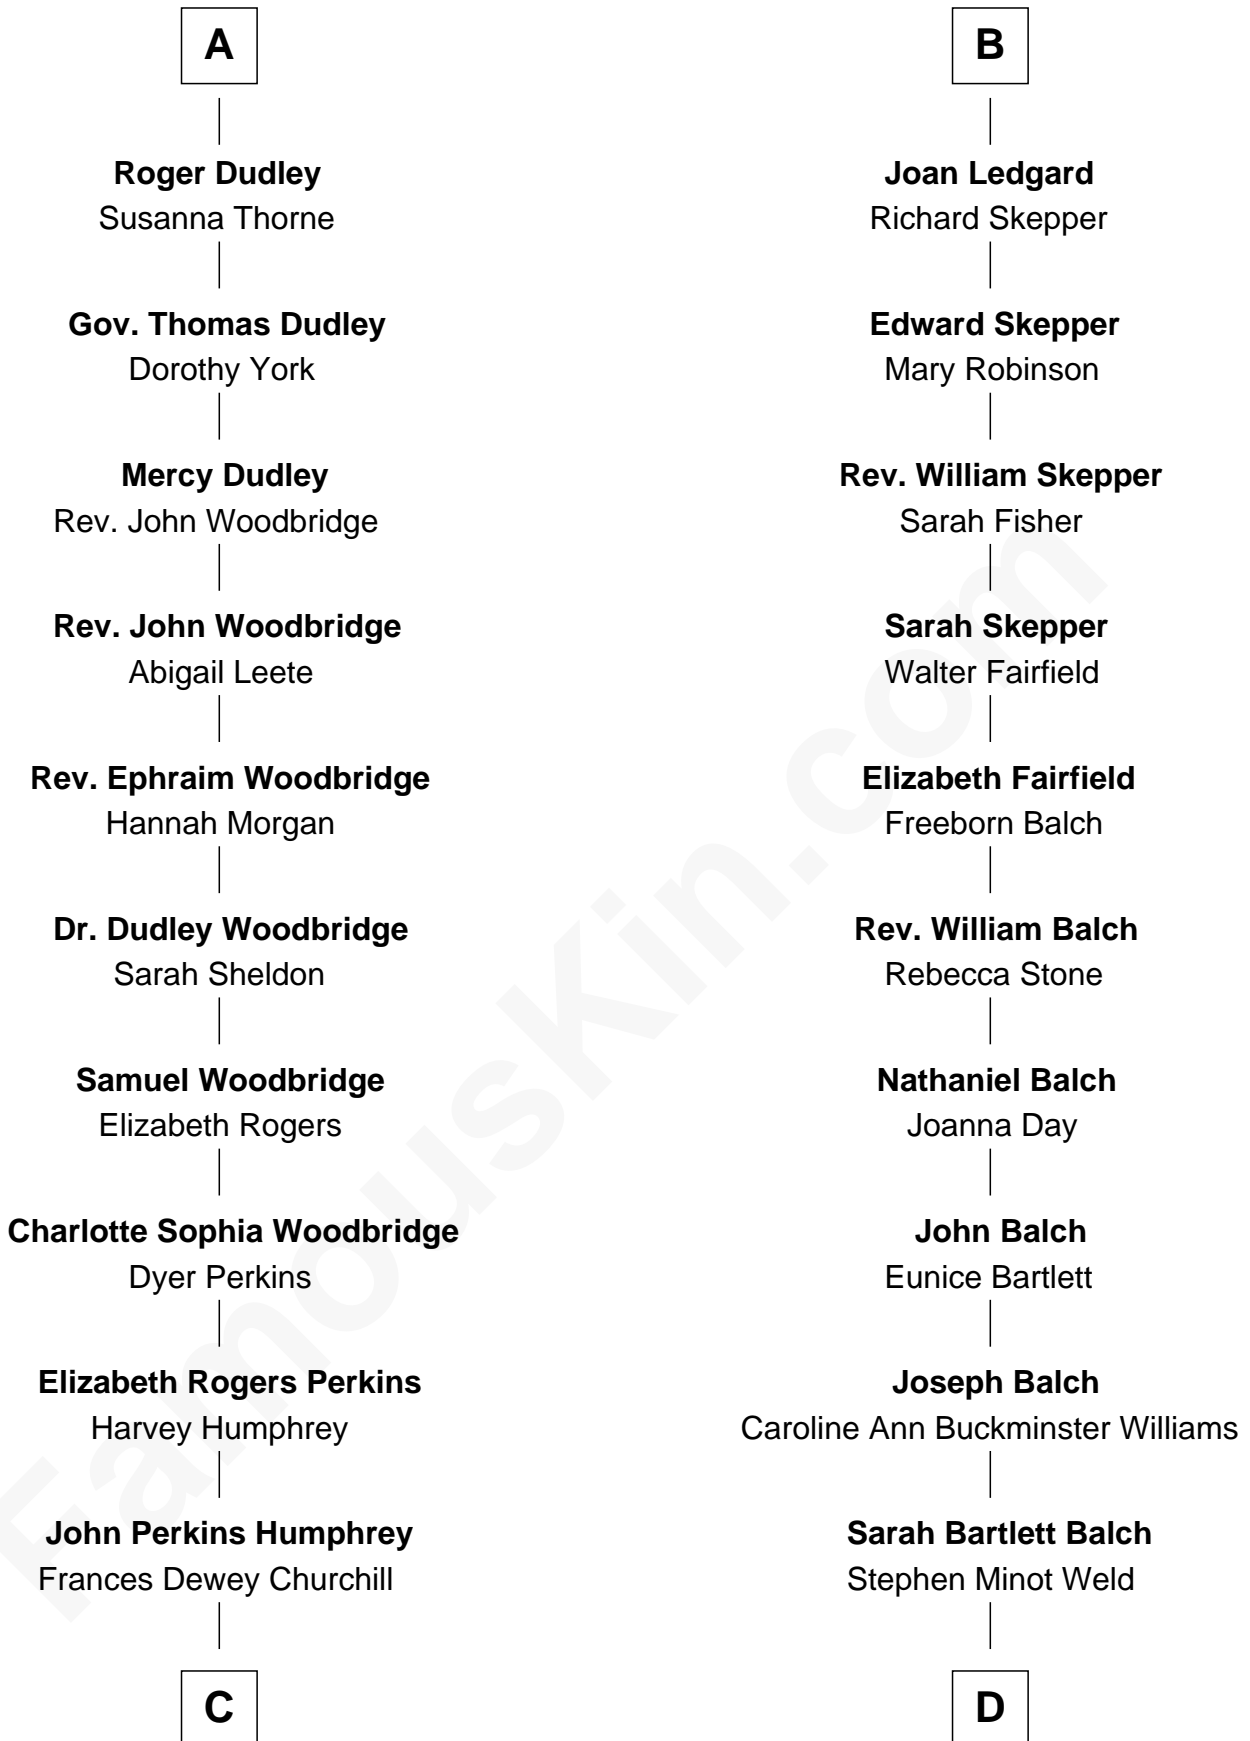

**FamousKin.com**  
**Relationship Chart of**  
**Humphrey Bogart**  
*Movie Actor*

18th cousin 2 times removed of  
**Tuesday Weld**  
*TV and Movie Actress*

**C**

**Maud Humphrey**  
Dr. Belmont Deforest Bogart

**Humphrey Bogart**  
*Movie Actor*

**D**

**Stephen Minot Weld**  
Eloise Rodman

**Edward Motley Weld**  
Sarah Lothrop King

**Lothrop Motley Weld**  
Yosene Balfour Ker

**Tuesday Weld**  
*TV and Movie Actress*