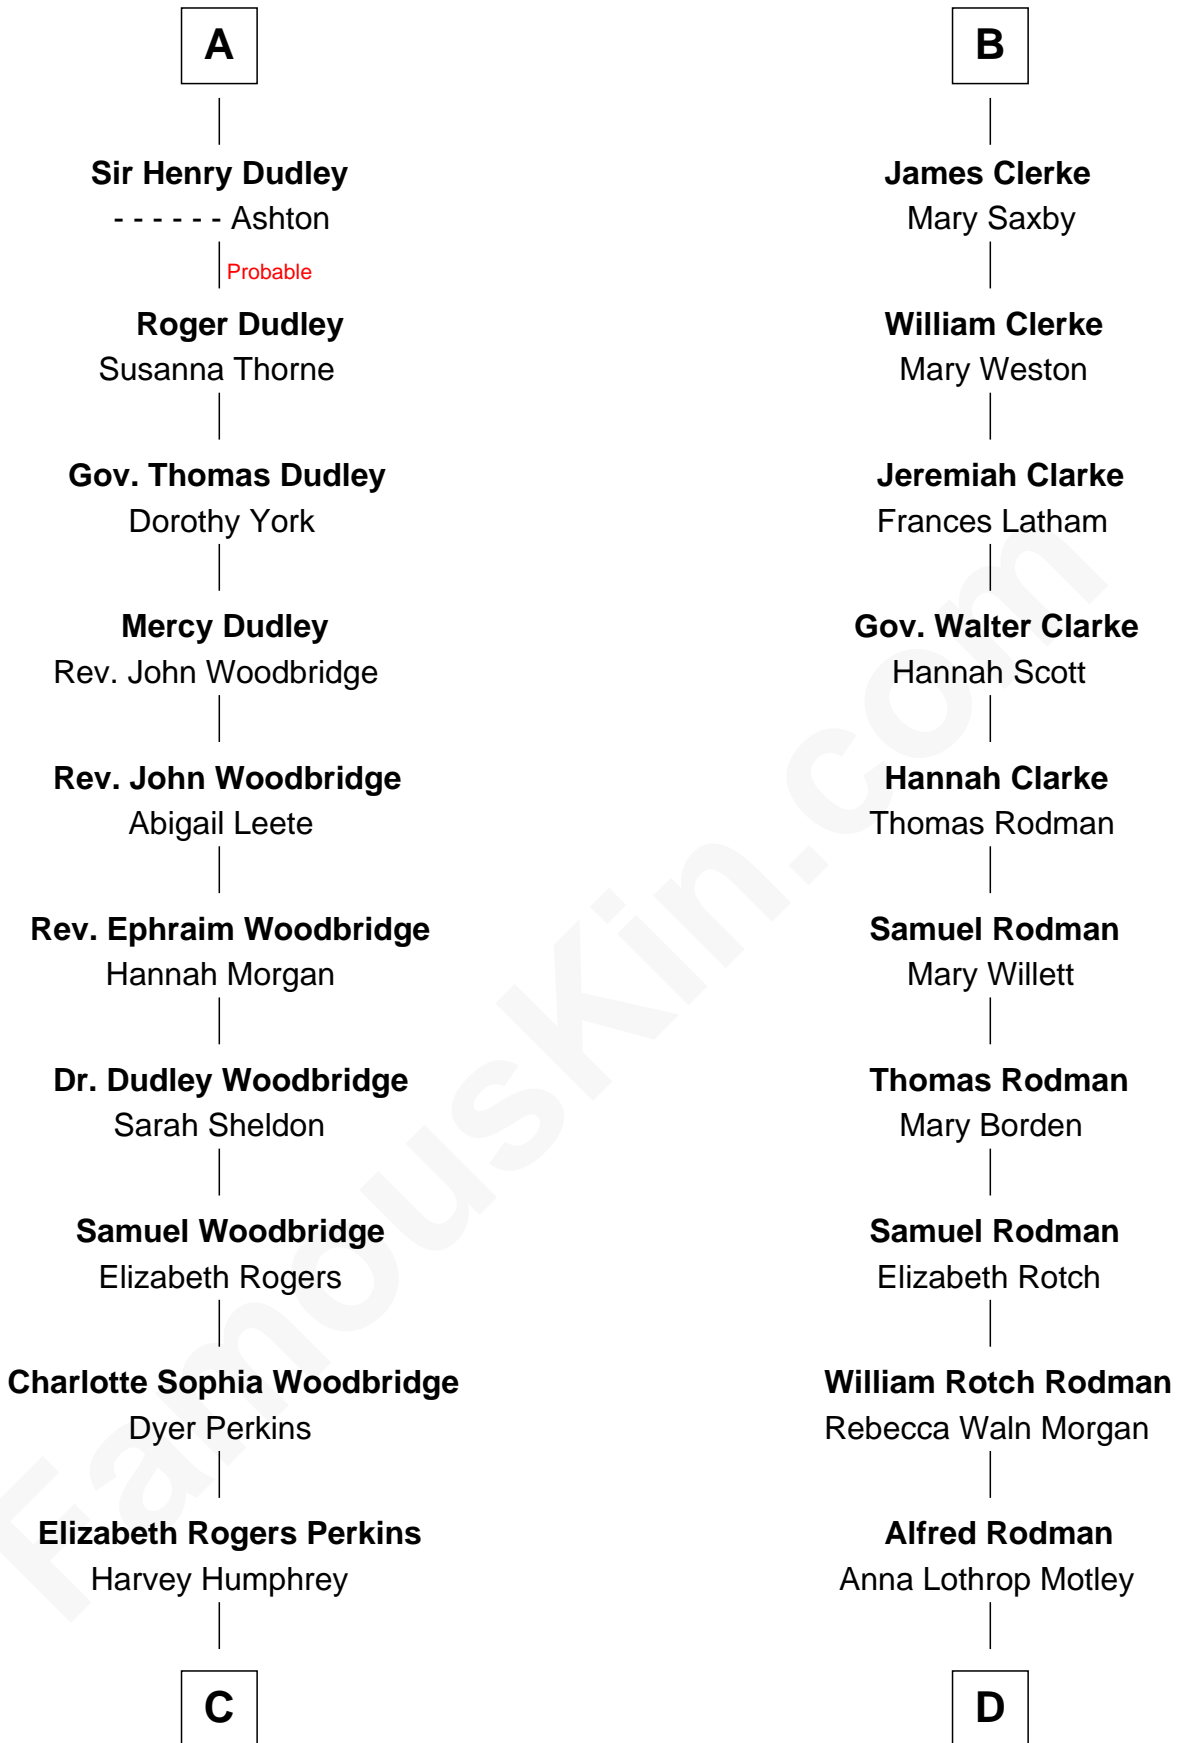

FamousKin.com
Relationship Chart of
Humphrey Bogart
Movie Actor

19th cousin 1 time removed of
Tuesday Weld
TV and Movie Actress

C

John Perkins Humphrey

Frances Dewey Churchill

Maud Humphrey

Dr. Belmont Deforest Bogart

Humphrey Bogart

Movie Actor

D

Eloise Rodman

Stephen Minot Weld

Edward Motley Weld

Sarah Lothrop King

Lothrop Motley Weld

Yosene Balfour Ker

Tuesday Weld

TV and Movie Actress

FamousKin.com