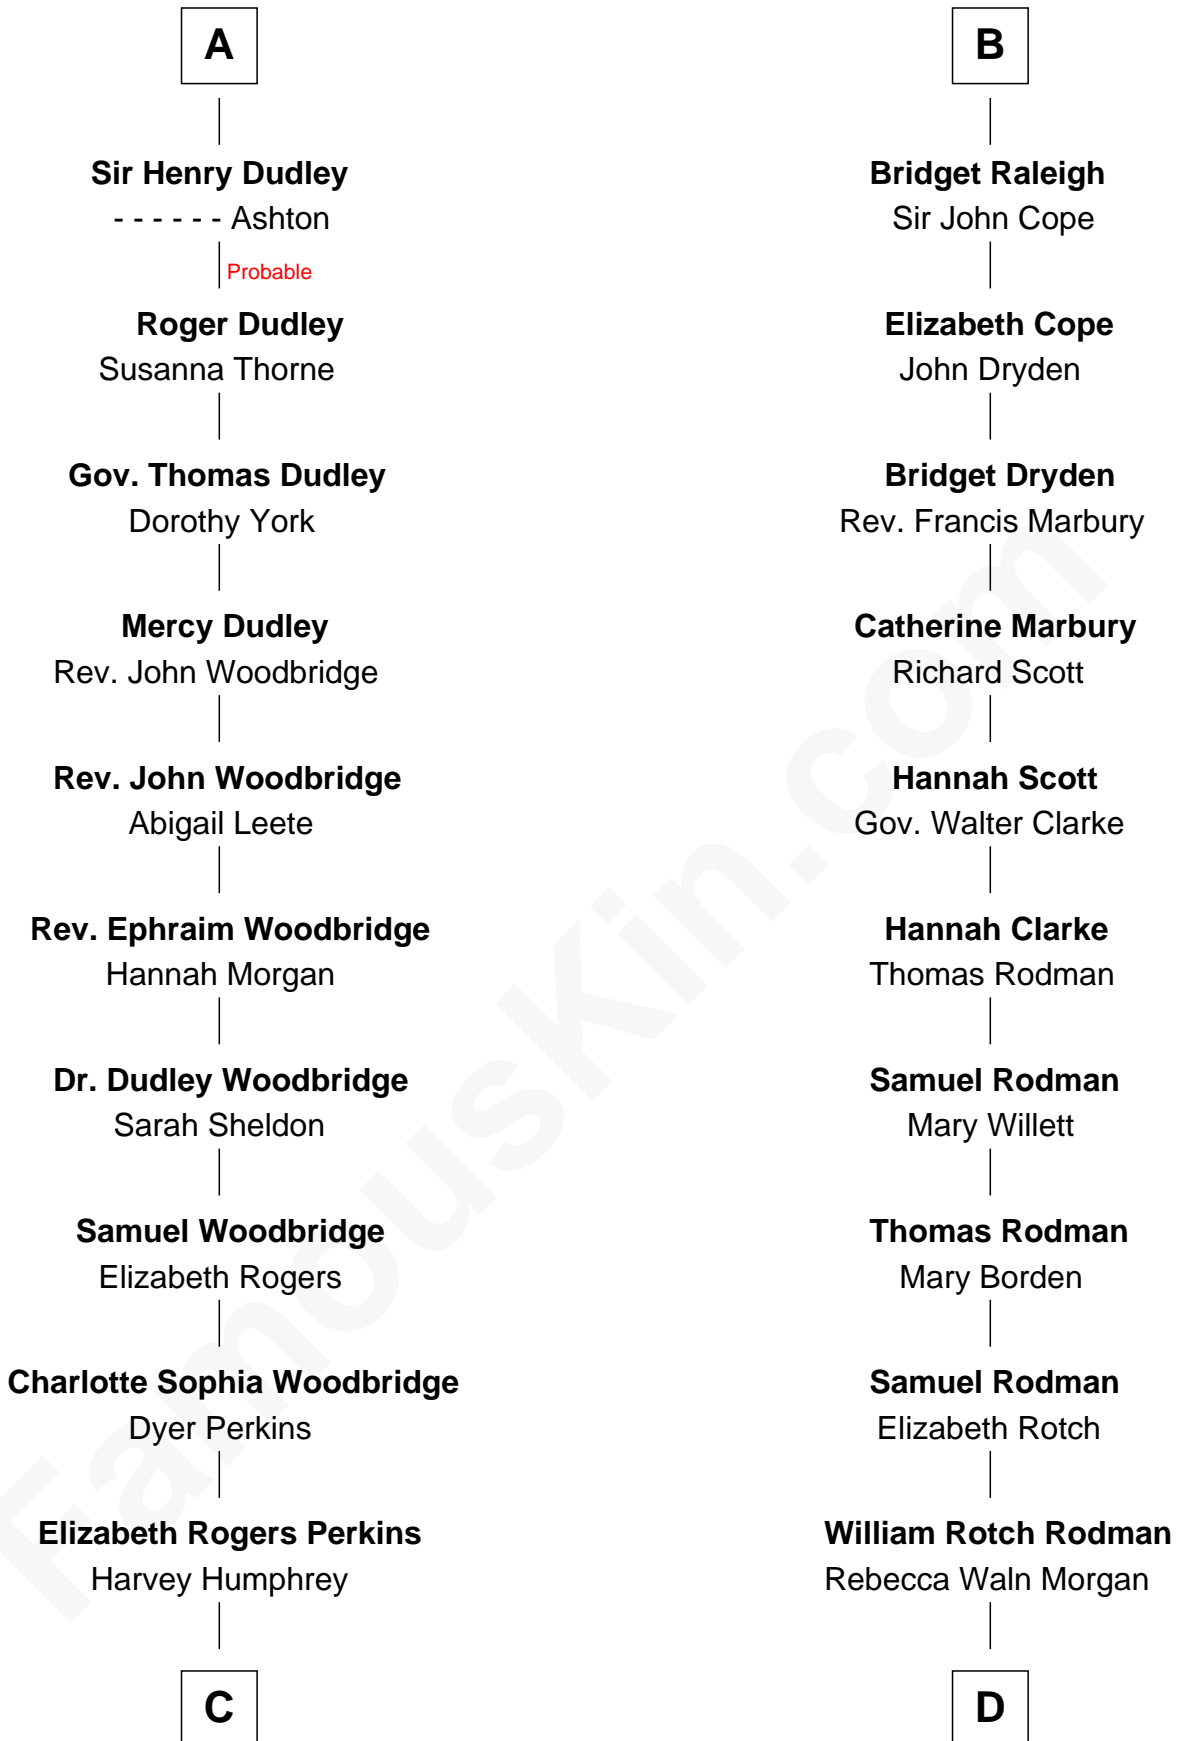

FamousKin.com
Relationship Chart of
Humphrey Bogart
Movie Actor

19th cousin 2 times removed of
Tuesday Weld
TV and Movie Actress

C

John Perkins Humphrey

Frances Dewey Churchill

Maud Humphrey

Dr. Belmont Deforest Bogart

Humphrey Bogart

Movie Actor

D

Alfred Rodman

Anna Lothrop Motley

Eloise Rodman

Stephen Minot Weld

Edward Motley Weld

Sarah Lothrop King

Lothrop Motley Weld

Yosene Balfour Ker

Tuesday Weld

TV and Movie Actress

FamousKin.com