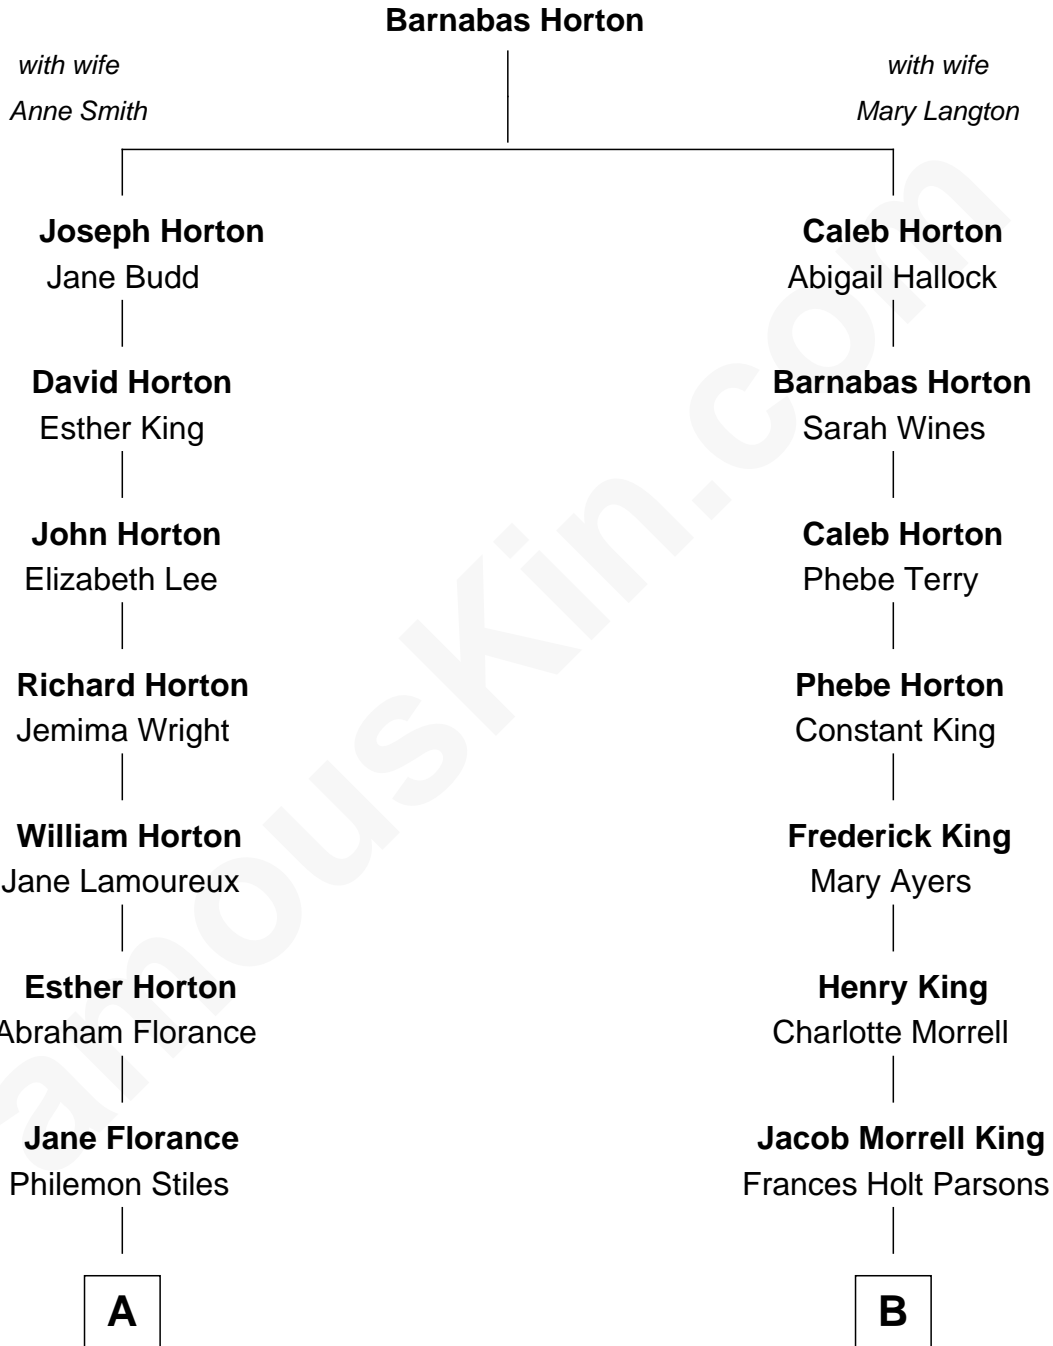

FamousKin.com
Relationship Chart of
Humphrey Bogart
Movie Actor

9th cousin 1 time removed of
Tuesday Weld
TV and Movie Actress

A

Julia Ann Stiles
Adam Welty Bogart

Dr. Belmont Deforest Bogart
Maud Humphrey

Humphrey Bogart
Movie Actor

B

George Parsons King
Sarah Williams Lothrop

Sarah Lothrop King
Edward Motley Weld

Lothrop Motley Weld
Yosene Balfour Ker

Tuesday Weld
TV and Movie Actress

FamousKin.com