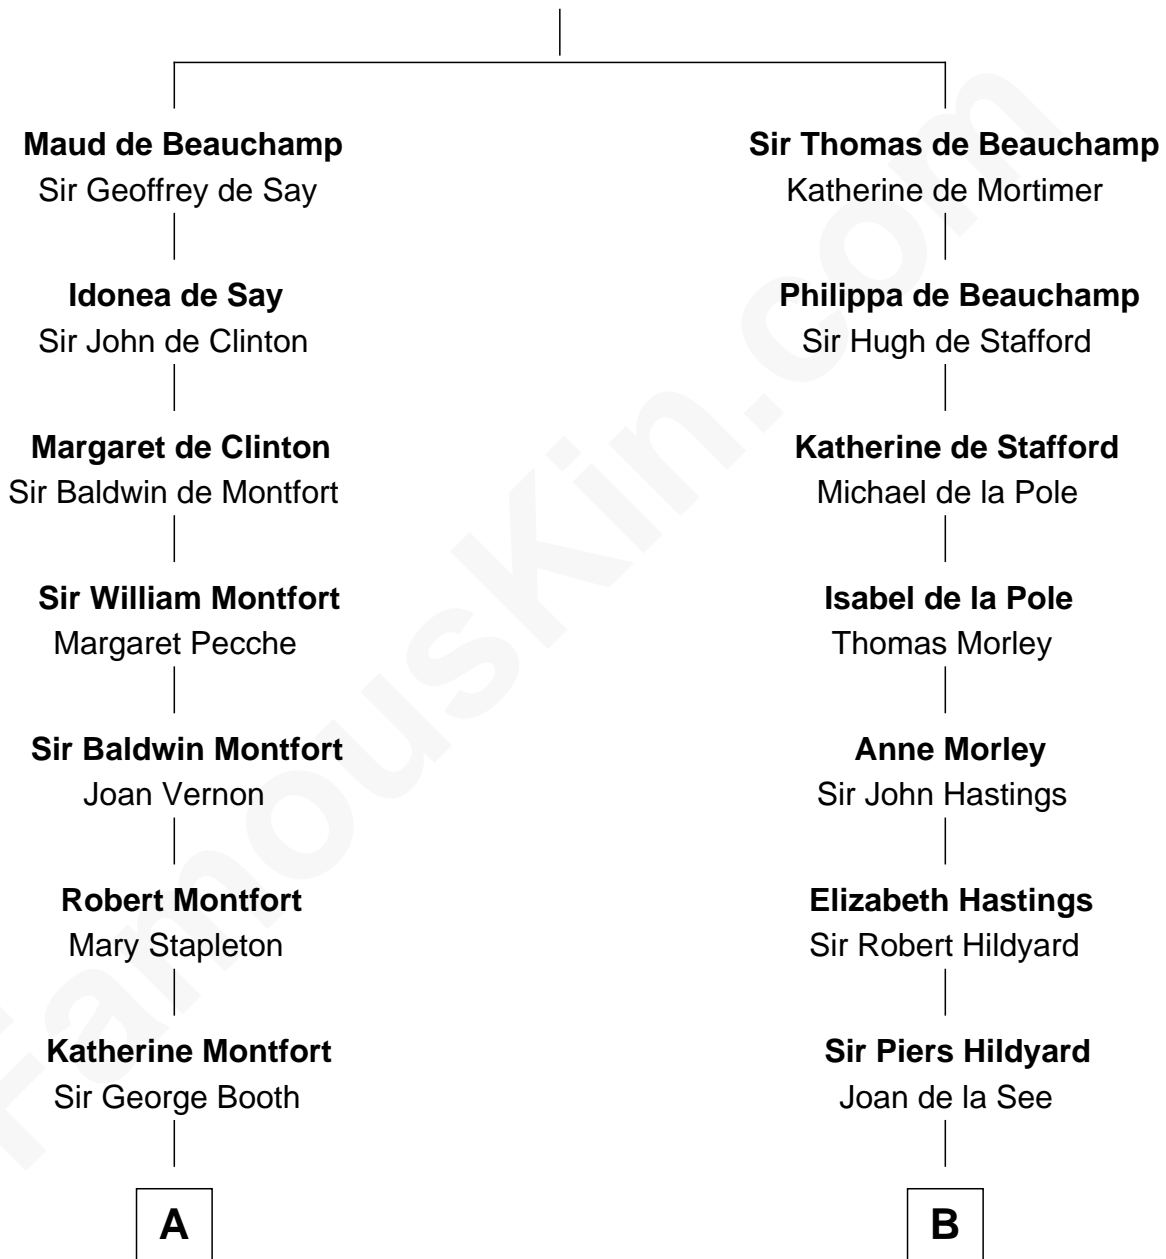

FamousKin.com

Relationship Chart of

Humphrey Bogart

Movie Actor

21st cousin of

Tuesday Weld

TV and Movie Actress

Guy de Beauchamp

Alice de Toeni

C

Rachel Doud
Jonathan Humphrey

Harvey Humphrey
Elizabeth Rogers Perkins

John Perkins Humphrey
Frances Dewey Churchill

Maud Humphrey
Dr. Belmont Deforest Bogart

Humphrey Bogart
Movie Actor

D

Sarah Bartlett Balch
Stephen Minot Weld

Stephen Minot Weld
Eloise Rodman

Edward Motley Weld
Sarah Lothrop King

Lothrop Motley Weld
Yosene Balfour Ker

Tuesday Weld
TV and Movie Actress