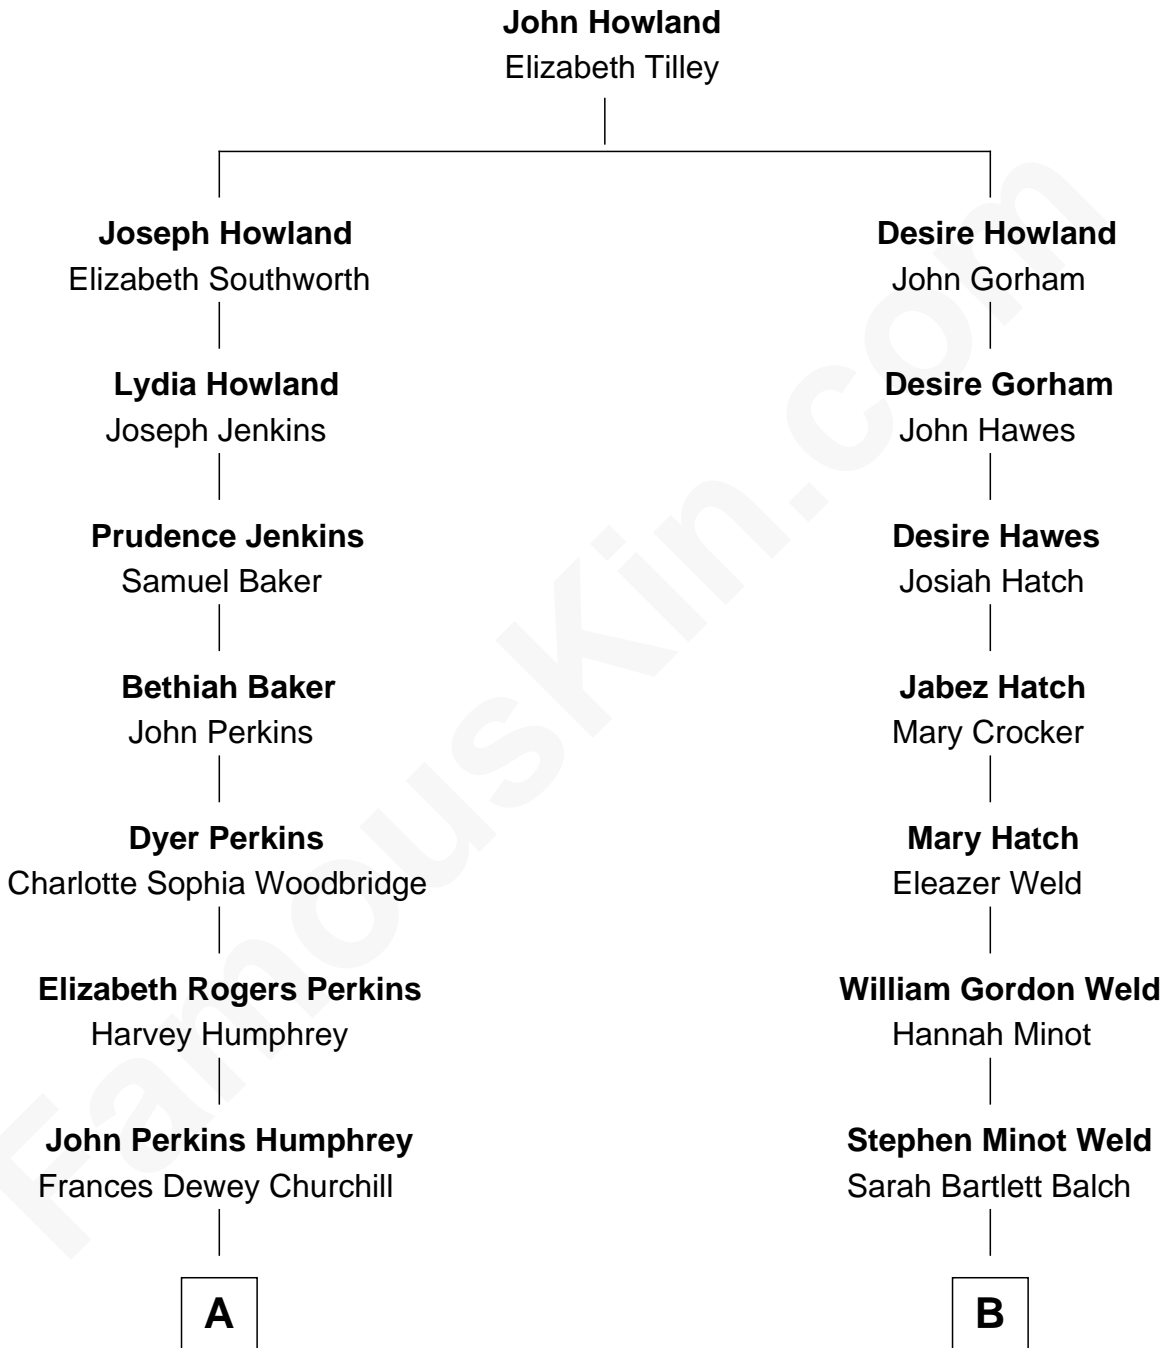

FamousKin.com
Relationship Chart of
Humphrey Bogart
Movie Actor

8th cousin 2 times removed of
Tuesday Weld
TV and Movie Actress

A

Maud Humphrey
Dr. Belmont Deforest Bogart

Humphrey Bogart
Movie Actor

B

Stephen Minot Weld
Eloise Rodman

Edward Motley Weld
Sarah Lothrop King

Lothrop Motley Weld
Yosene Balfour Ker

Tuesday Weld
TV and Movie Actress

FamousKin.com