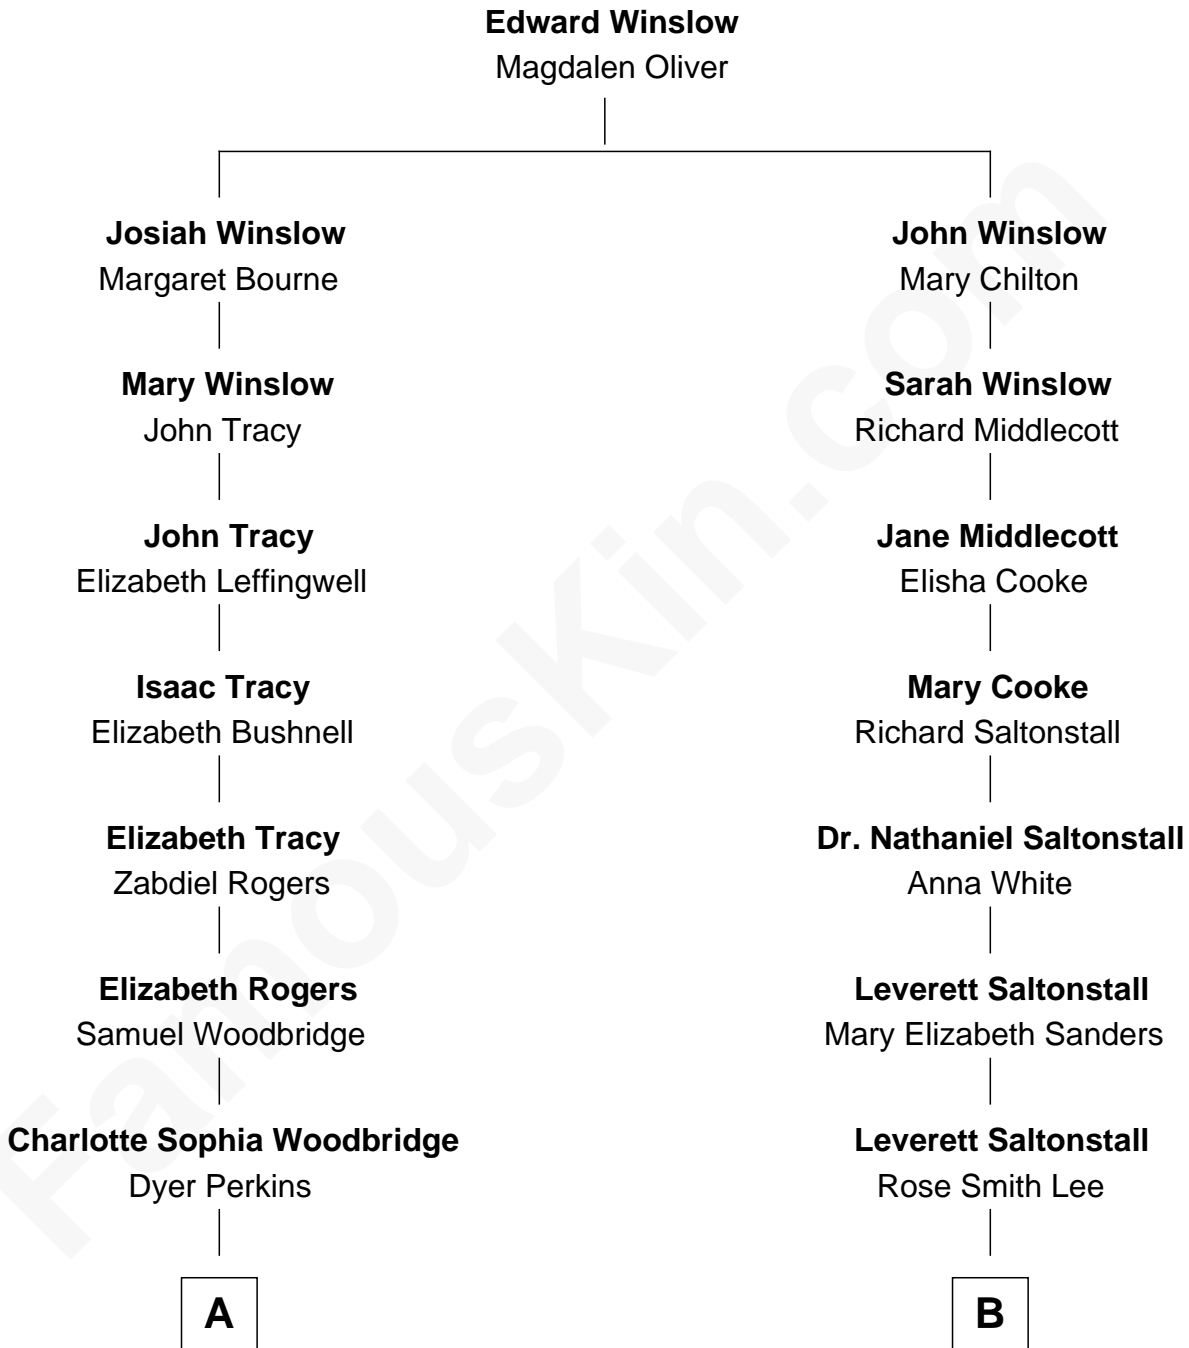

**FamousKin.com**  
**Relationship Chart of**  
**Humphrey Bogart**  
*Movie Actor*

8th cousin 2 times removed of  
**Leverett Saltonstall**  
*55th Governor of Massachusetts*

FamousKin.com