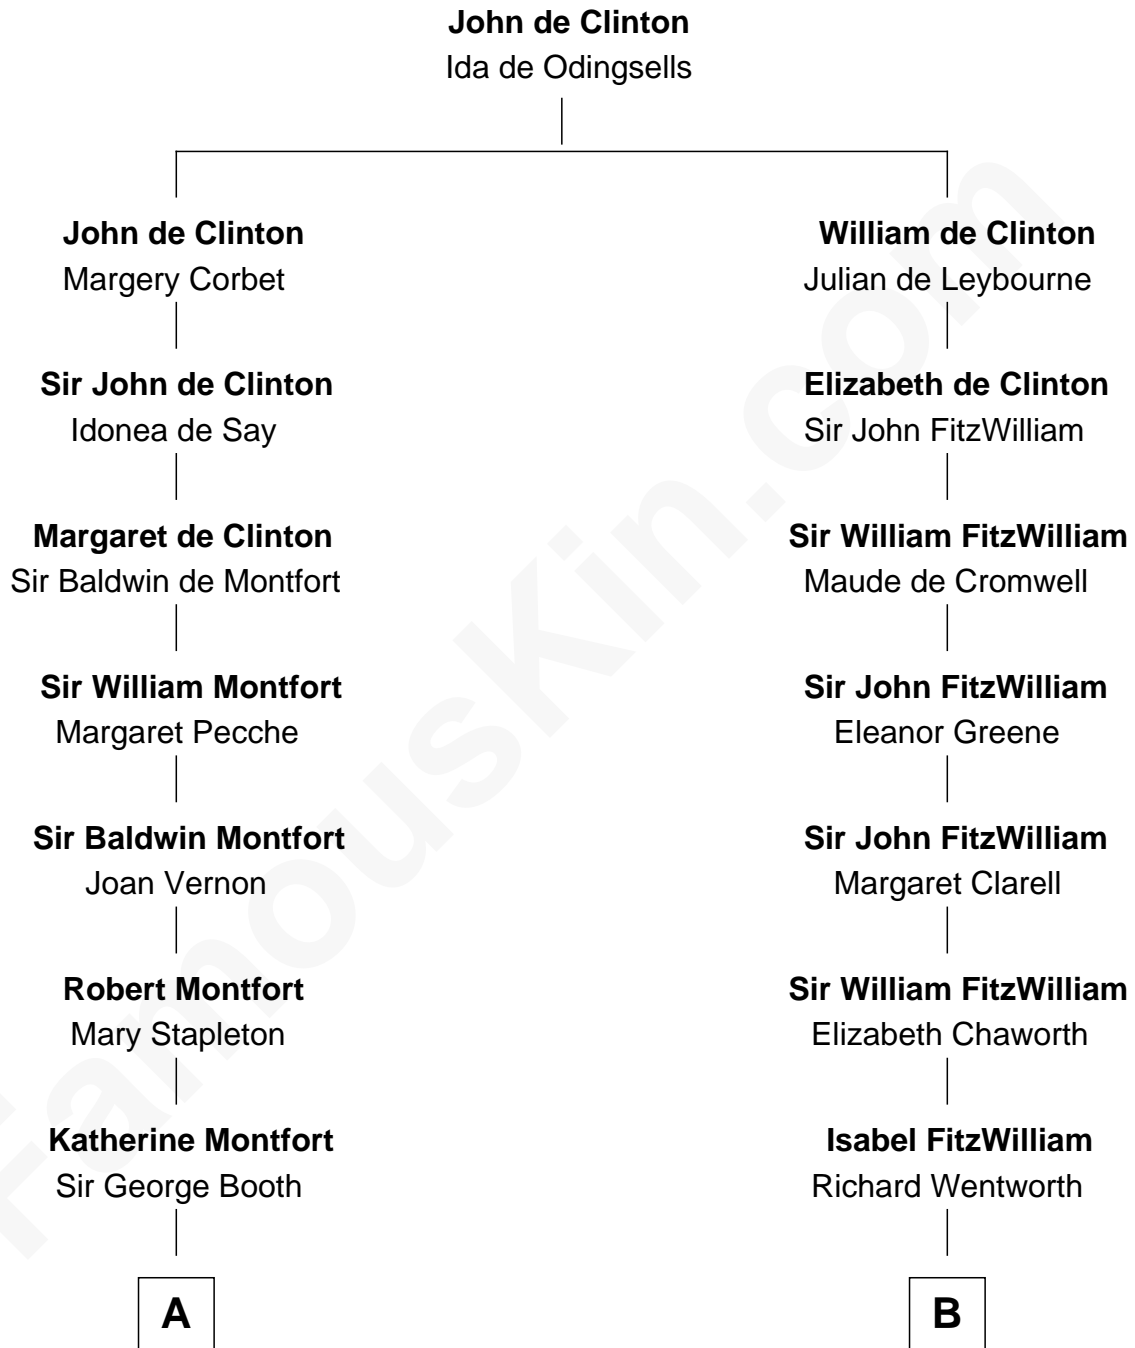

FamousKin.com
Relationship Chart of
Humphrey Bogart
Movie Actor

20th cousin 1 time removed of
Leverett Saltonstall
55th Governor of Massachusetts

C

Rachel Doud
Jonathan Humphrey

Harvey Humphrey
Elizabeth Rogers Perkins

John Perkins Humphrey
Frances Dewey Churchill

Maud Humphrey
Dr. Belmont Deforest Bogart

Humphrey Bogart
Movie Actor

D

Leverett Saltonstall
Mary Elizabeth Sanders

Leverett Saltonstall
Rose Smith Lee

Richard Middlecott Saltonstall
Eleanor Brooks

Leverett Saltonstall
55th Governor of Massachusetts