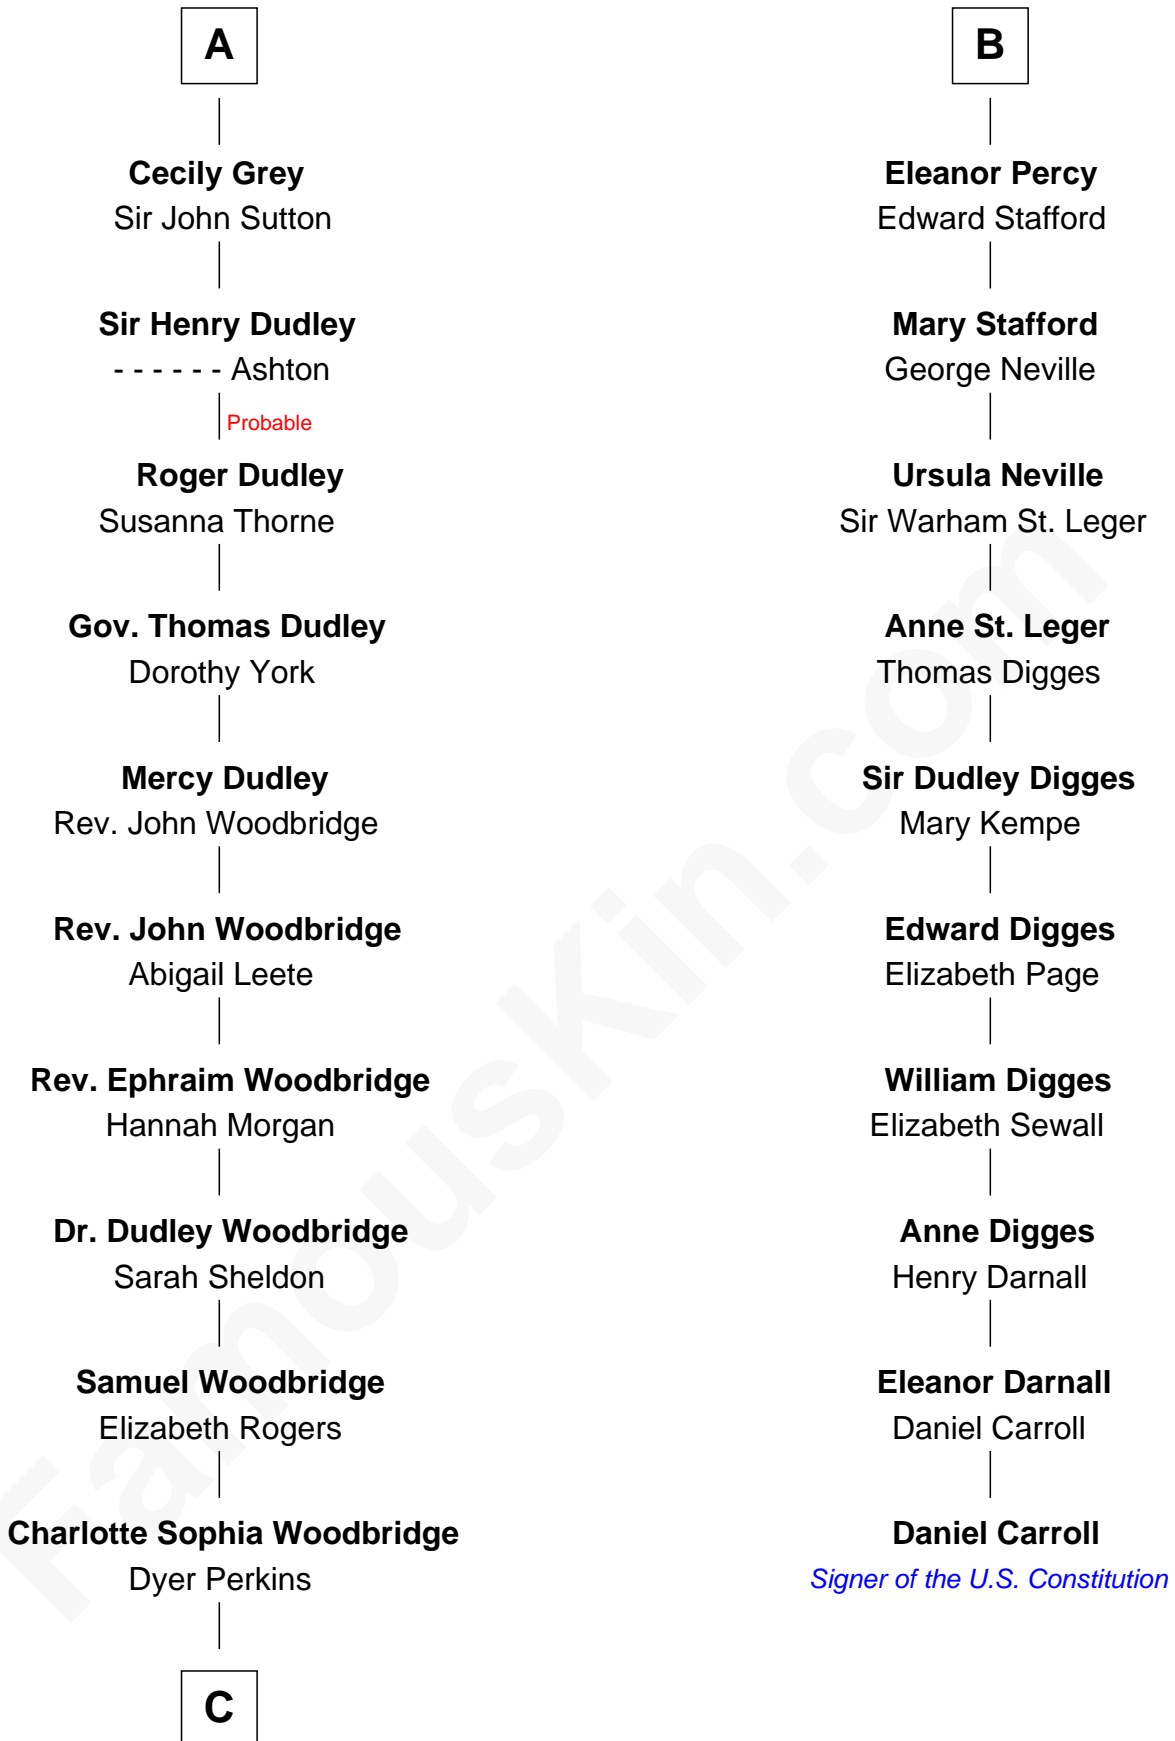

FamousKin.com
Relationship Chart of
Humphrey Bogart
Movie Actor

16th cousin 4 times removed of
Daniel Carroll
Signer of the U.S. Constitution

Bartholomew de Badlesmere
 Margaret de Clare

C

—
Elizabeth Rogers Perkins

Harvey Humphrey

—
John Perkins Humphrey

Frances Dewey Churchill

—
Maud Humphrey

Dr. Belmont Deforest Bogart

—
Humphrey Bogart

Movie Actor

FamousKin.com