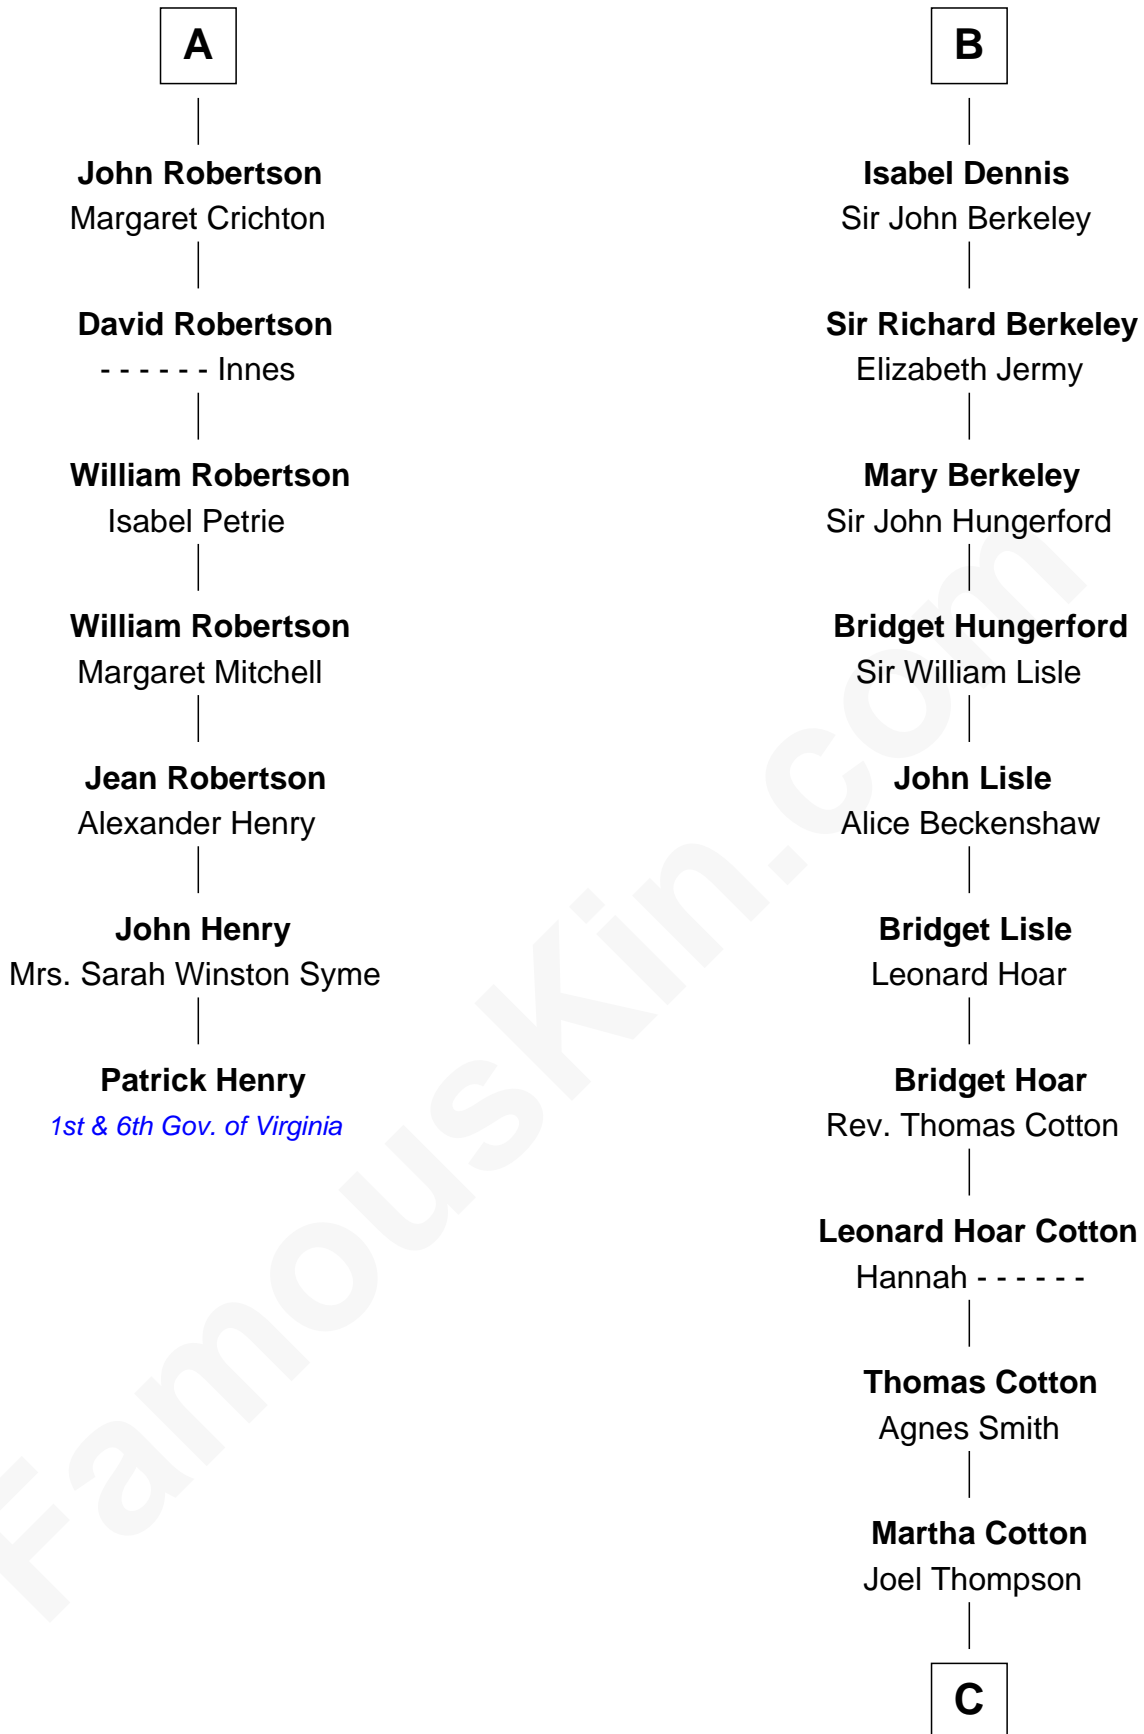

FamousKin.com Relationship Chart of

Patrick Henry

1st and 6th Governor of Virginia

13th cousin 6 times removed of

Emma Eames

Opera Singer

C

Martha Cotton Thompson

Nathaniel Eames

Ithamer Bellows Eames

Emma Hayden

Emma Eames

Opera Singer

FamousKin.com