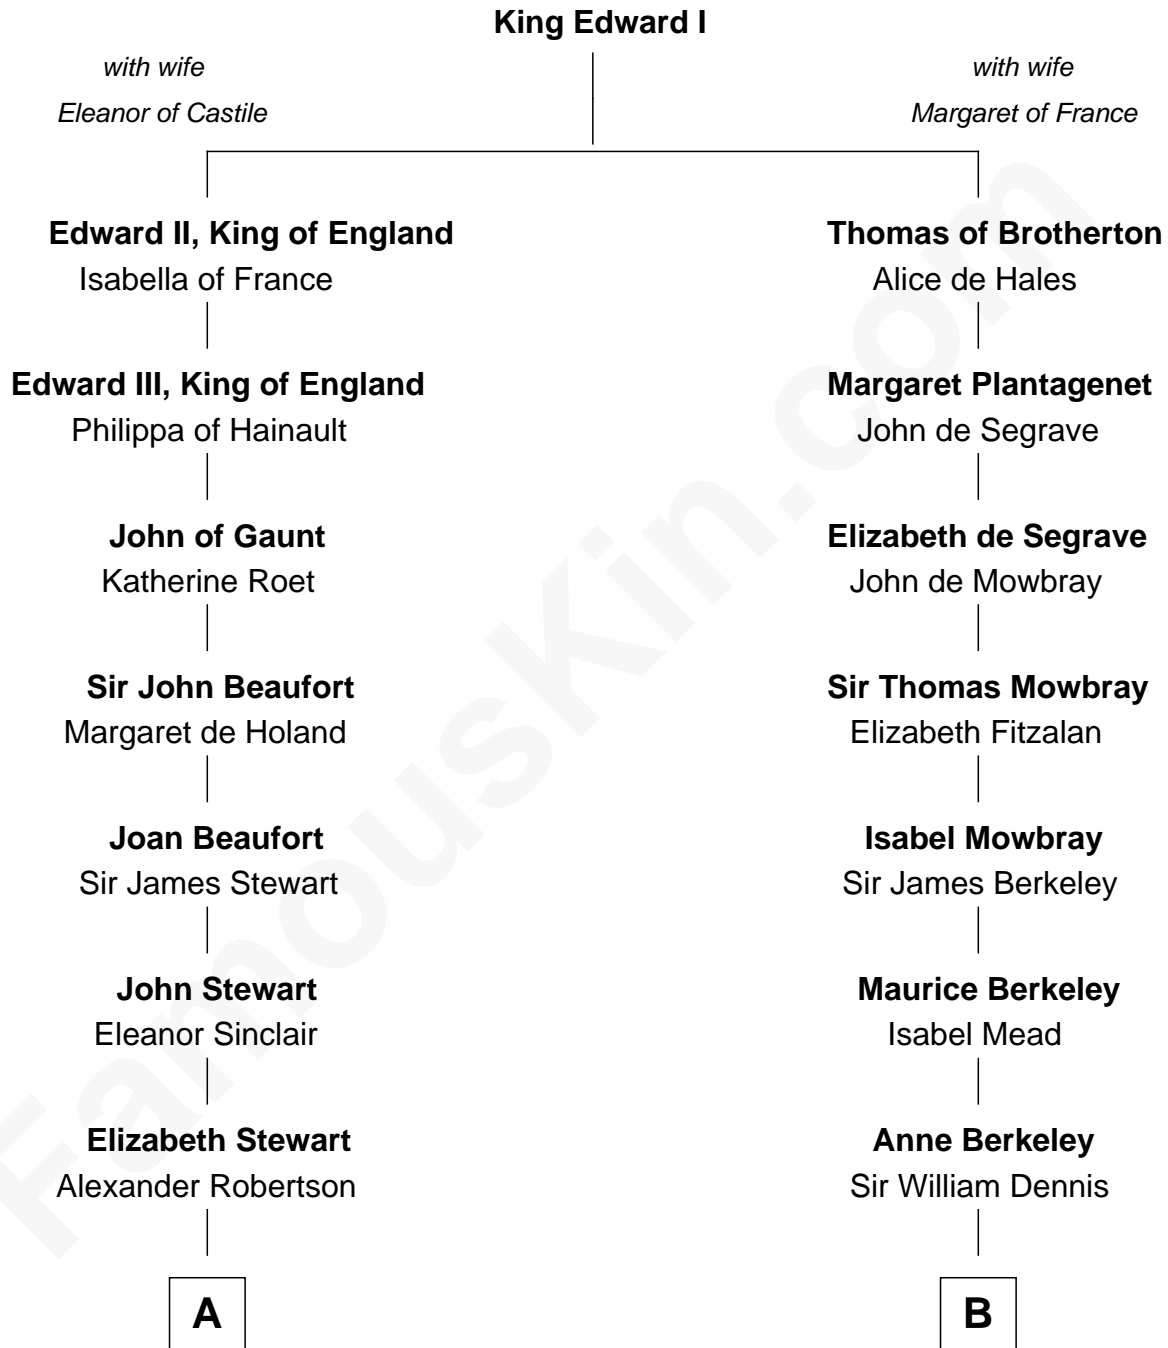

FamousKin.com Relationship Chart of

Patrick Henry

1st and 6th Governor of Virginia

13th cousin 6 times removed of

Emma Eames

Opera Singer

C

Martha Cotton Thompson