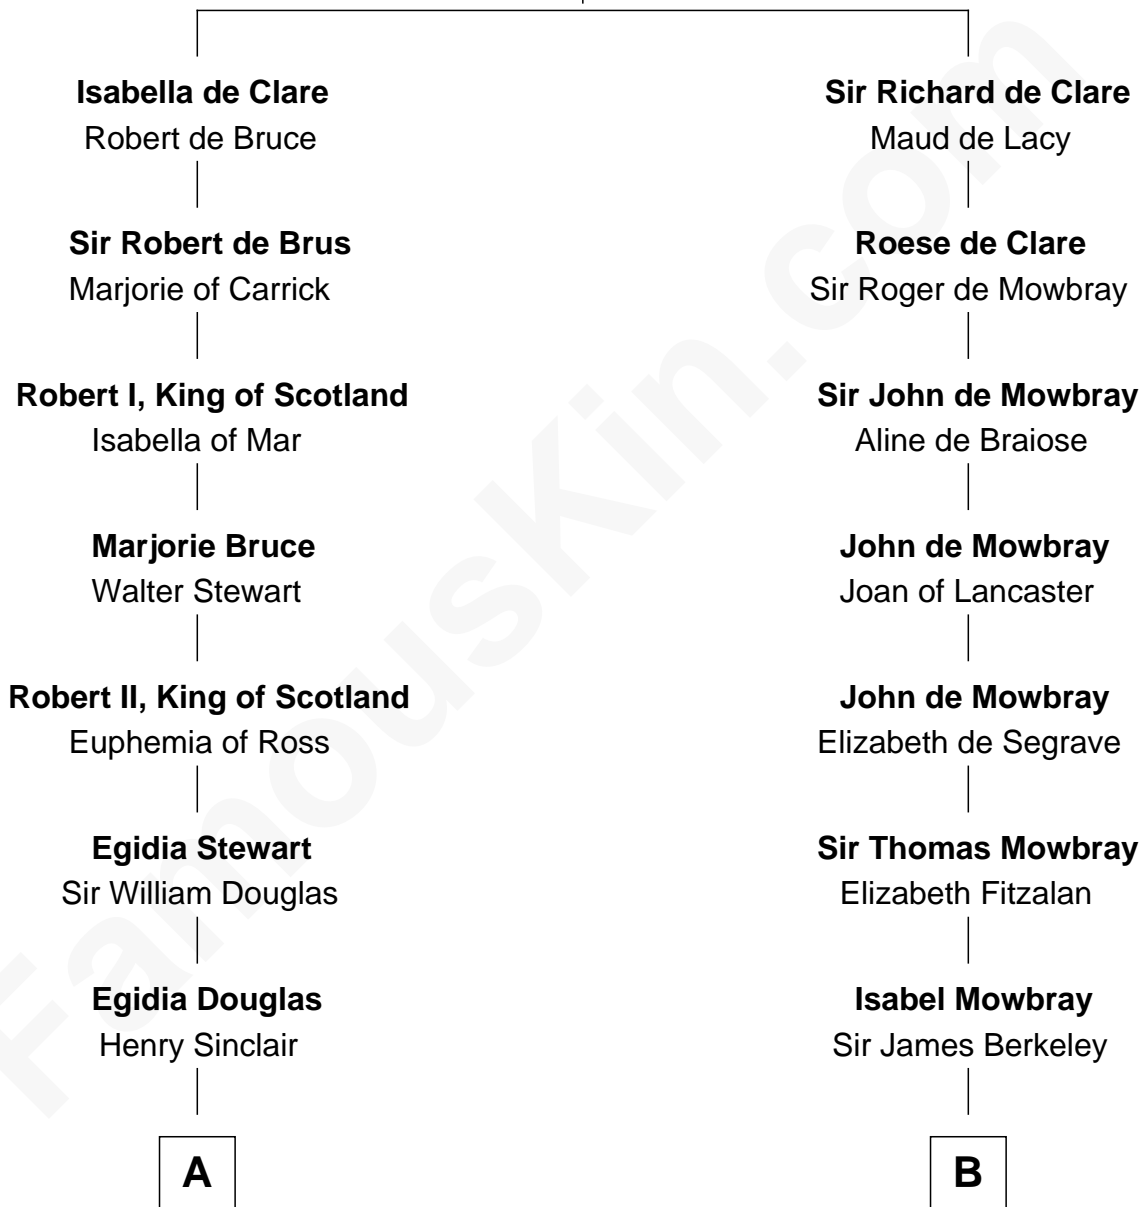

FamousKin.com Relationship Chart of

Patrick Henry

1st and 6th Governor of Virginia

16th cousin 5 times removed of

Emma Eames

Opera Singer

Gilbert de Clare

Isabel Marshal