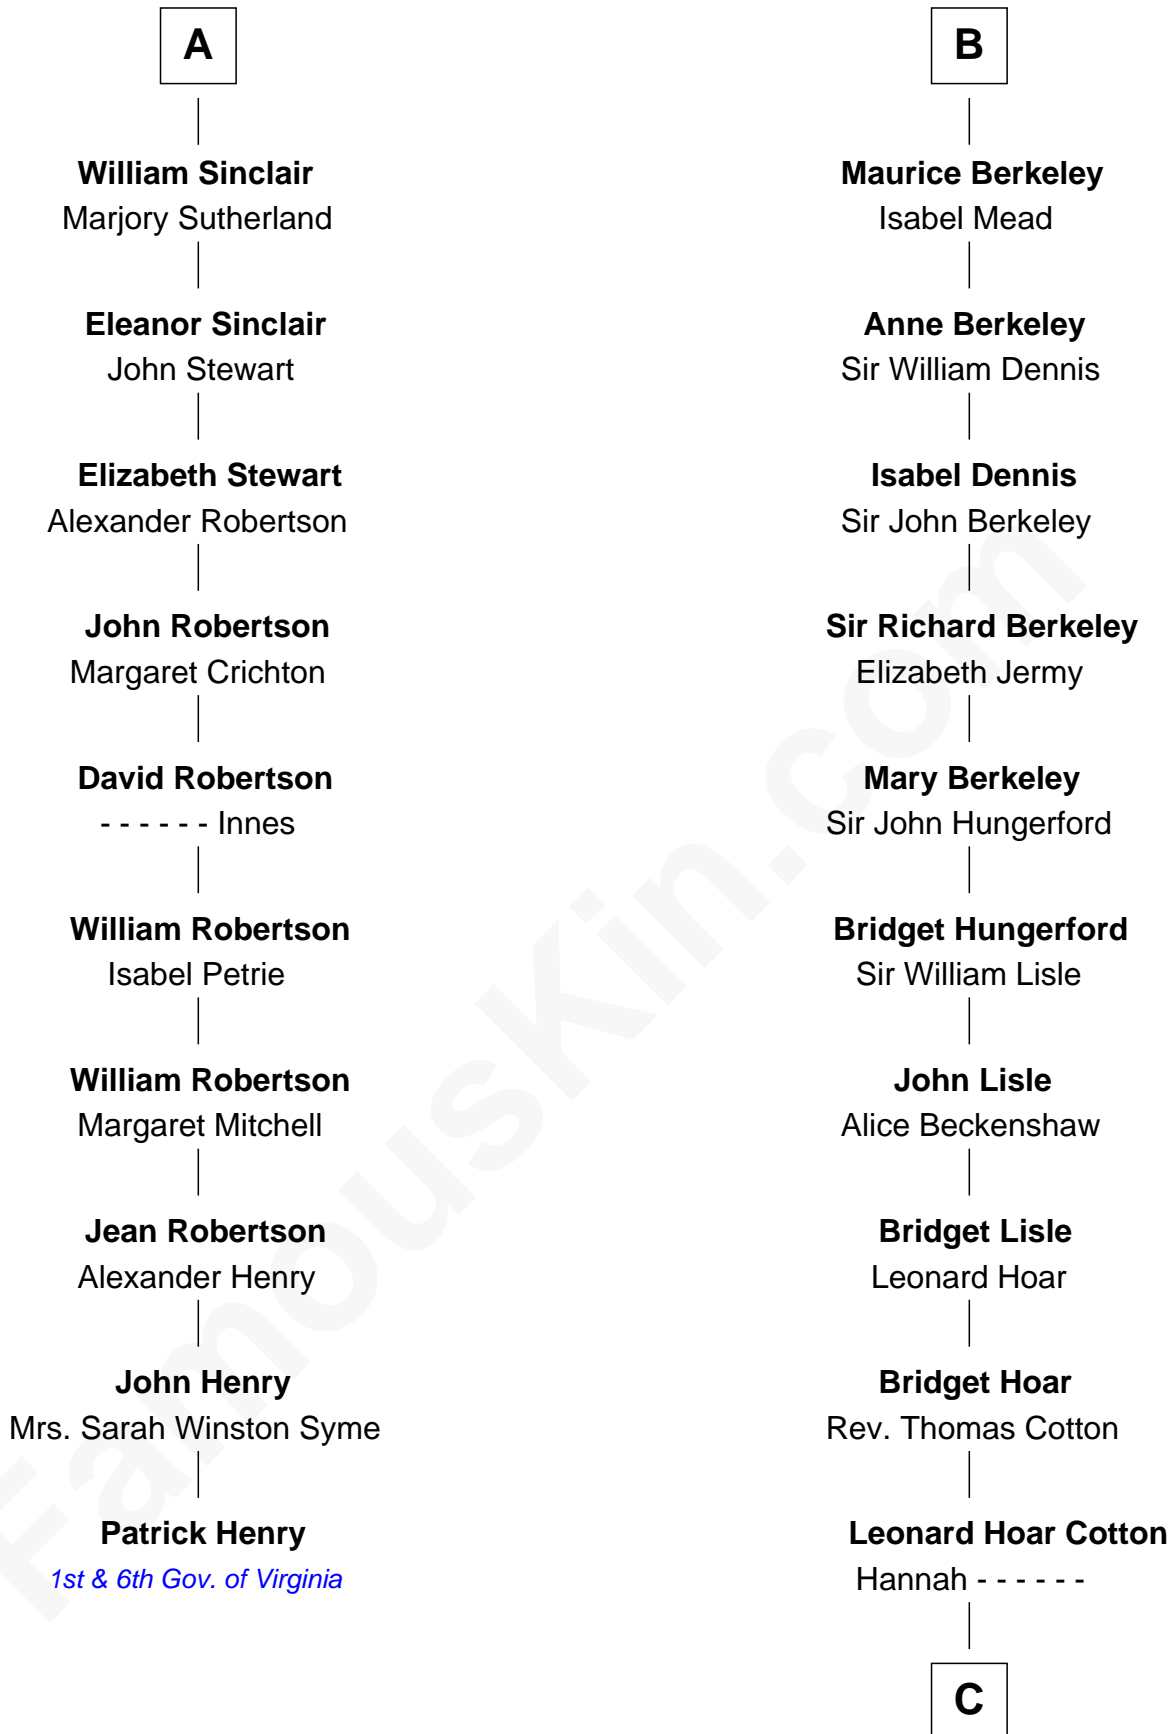

FamousKin.com Relationship Chart of

Patrick Henry

1st and 6th Governor of Virginia

16th cousin 5 times removed of

Emma Eames

Opera Singer

Gilbert de Clare

Isabel Marshal

C

Thomas Cotton

Agnes Smith

Martha Cotton

Joel Thompson

Martha Cotton Thompson

Nathaniel Eames

Ithamer Bellows Eames