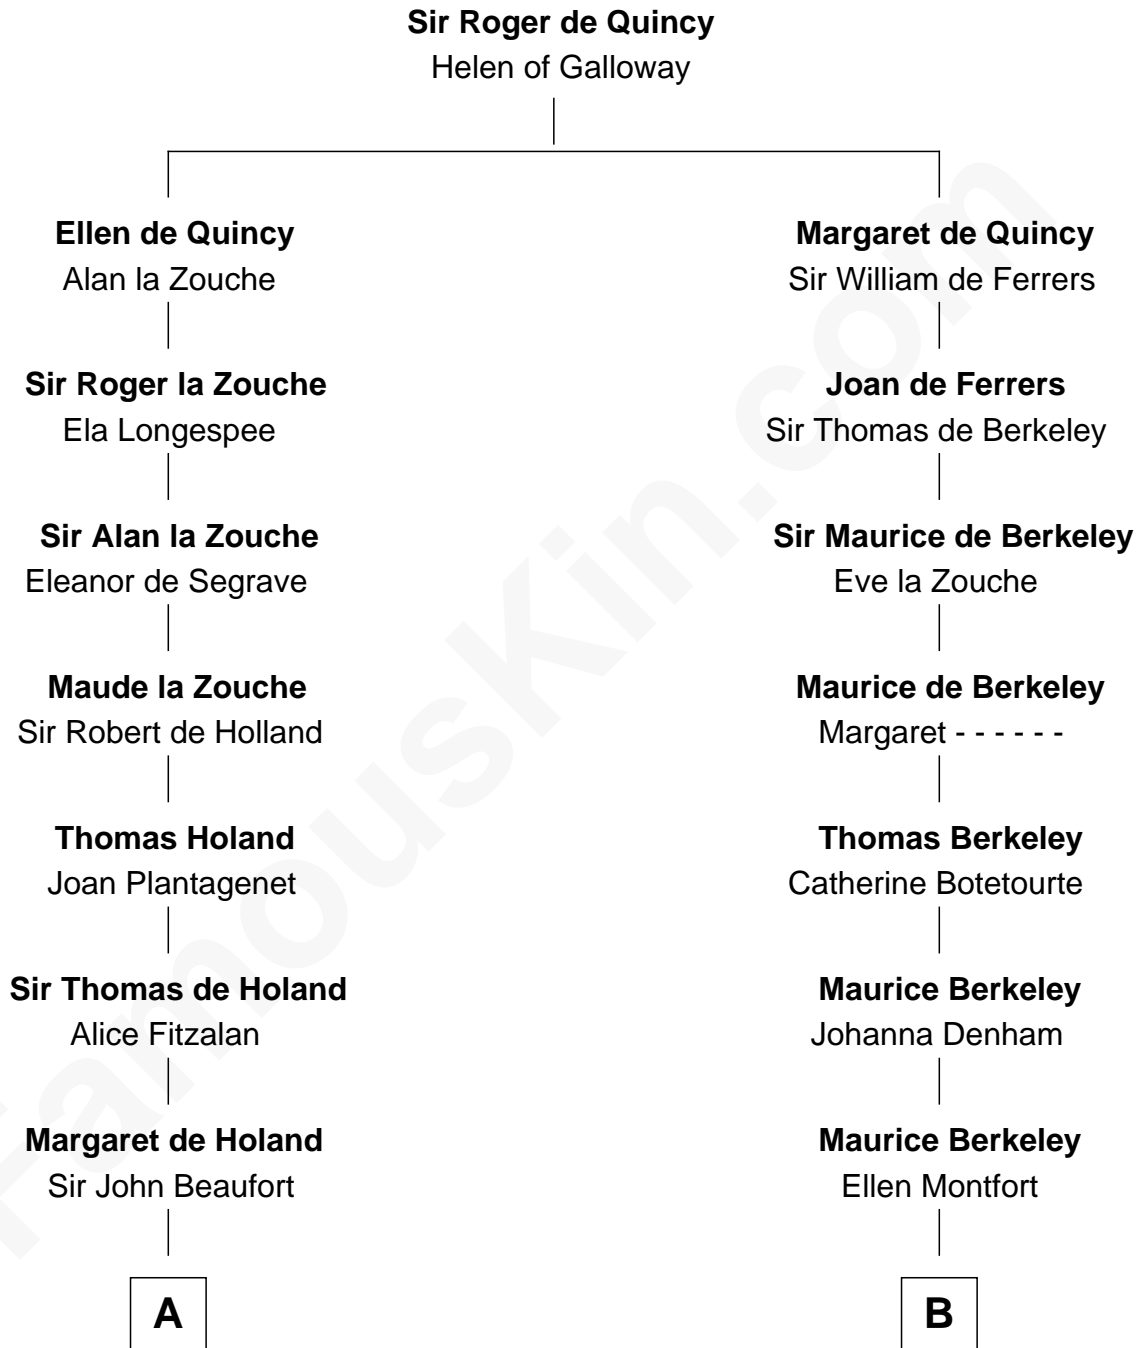

# FamousKin.com Relationship Chart of

**Patrick Henry**

*1st and 6th Governor of Virginia*

16th cousin 5 times removed of

**Emma Eames**

*Opera Singer*

**C**

**Thomas Cotton**

Agnes Smith

**Martha Cotton**

Joel Thompson

**Martha Cotton Thompson**

Nathaniel Eames

**Ithamer Bellows Eames**

Emma Hayden

**Emma Eames**

*Opera Singer*

FamousKin.com