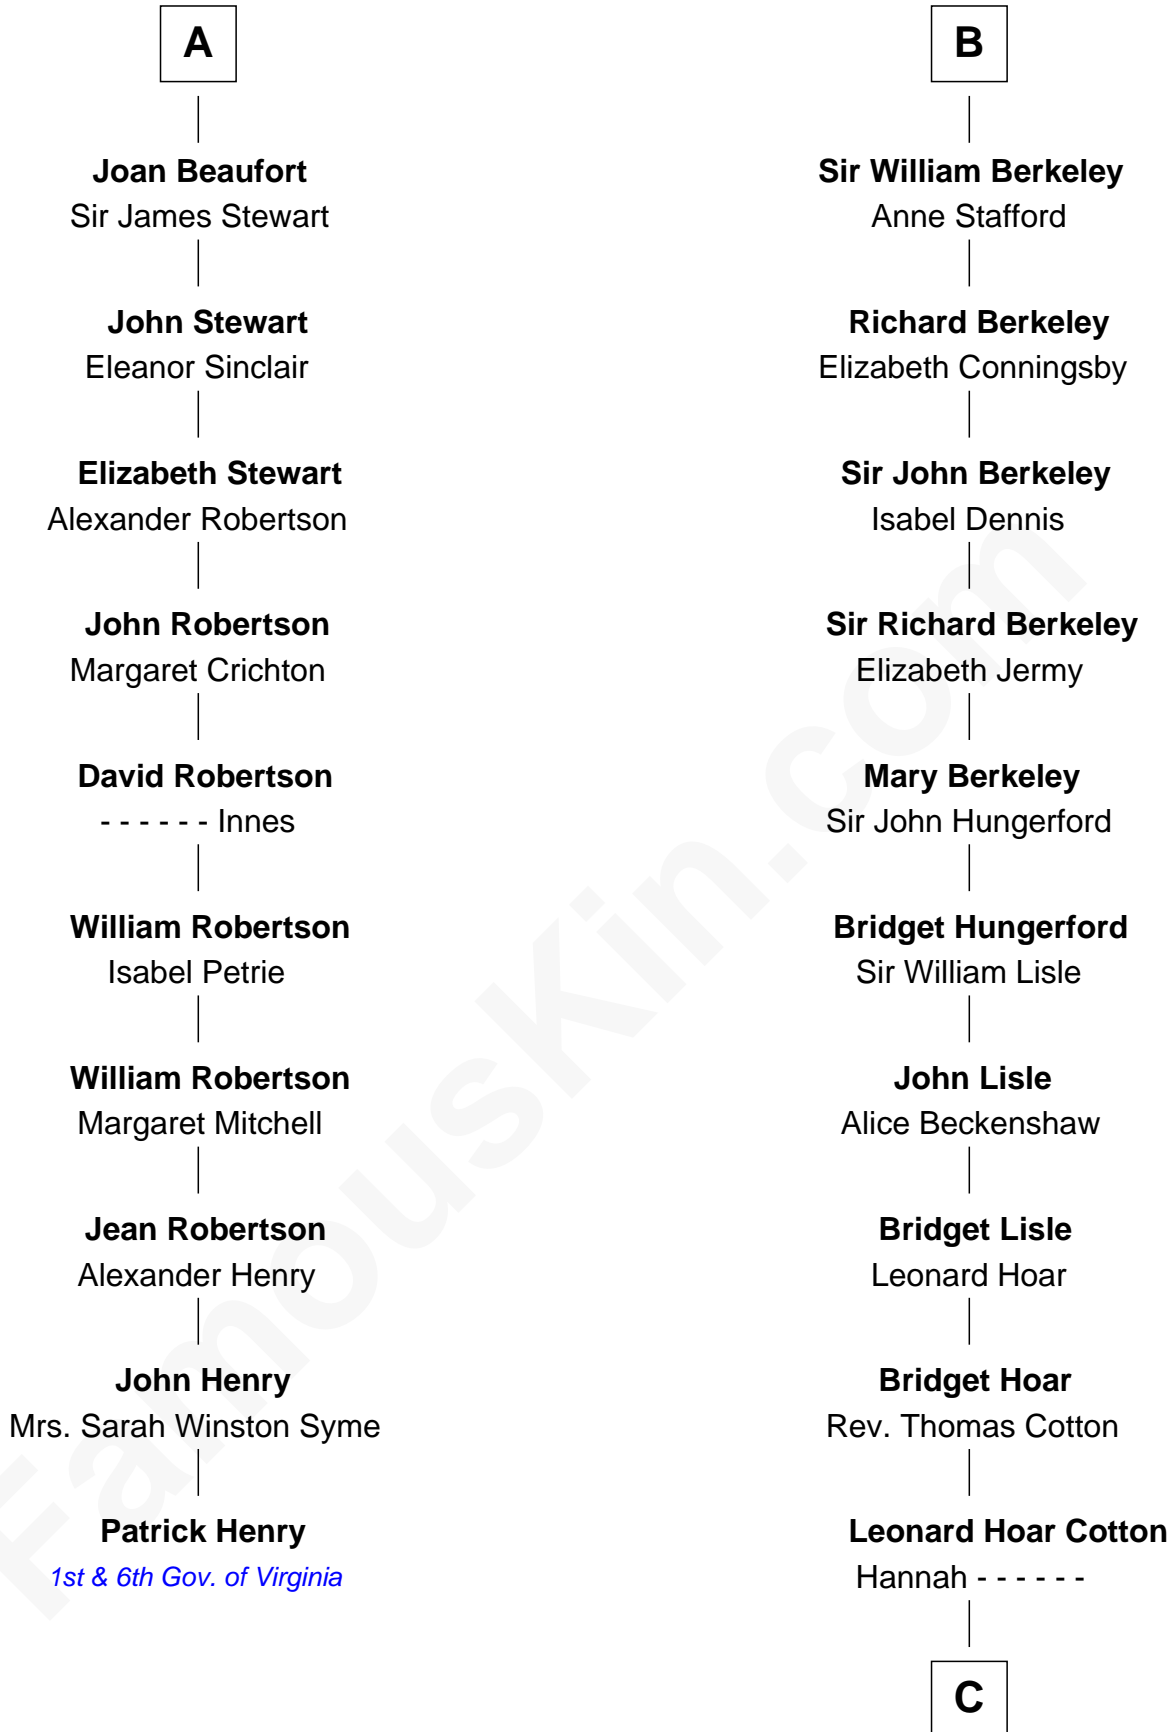

# FamousKin.com Relationship Chart of

**Patrick Henry**

*1st and 6th Governor of Virginia*

16th cousin 5 times removed of

**Emma Eames**

*Opera Singer*

**C**

**Thomas Cotton**

Agnes Smith

**Martha Cotton**

Joel Thompson

**Martha Cotton Thompson**

Nathaniel Eames

**Ithamer Bellows Eames**

Emma Hayden

**Emma Eames**

*Opera Singer*

FamousKin.com