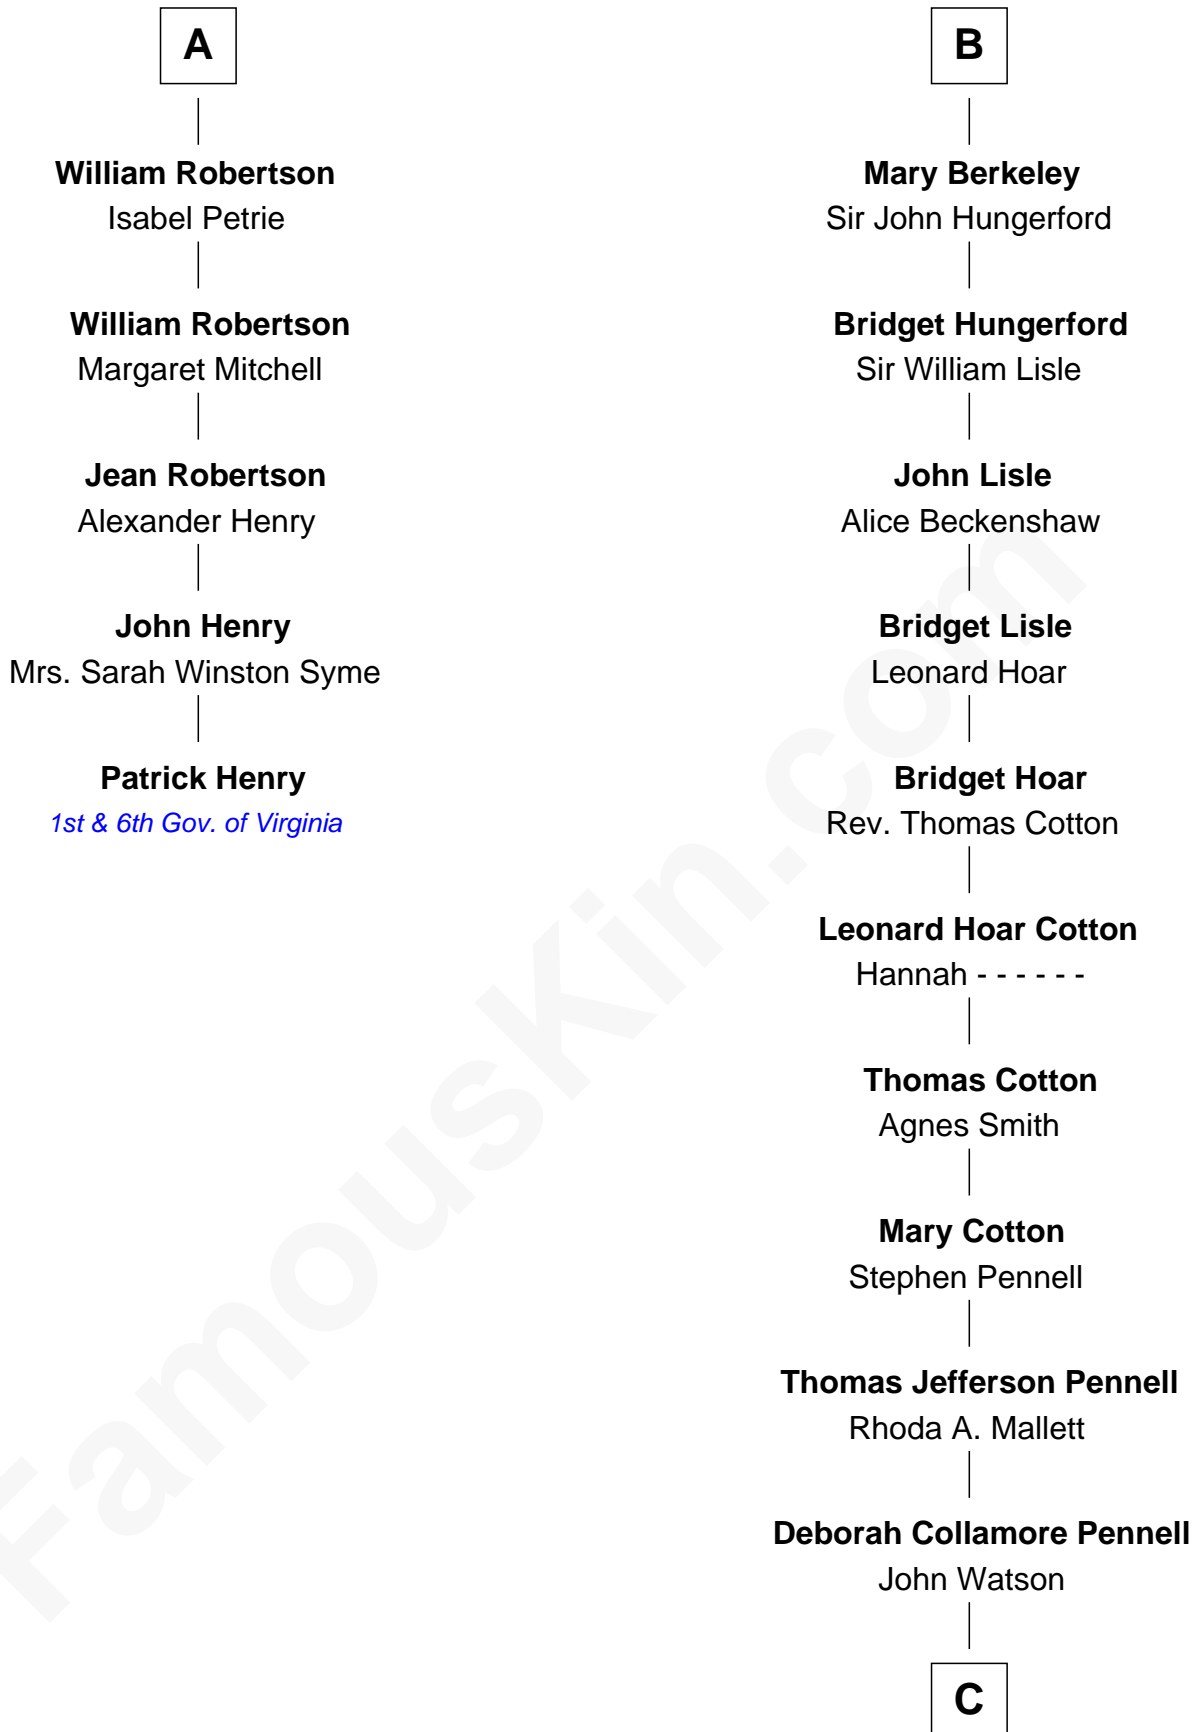

# FamousKin.com Relationship Chart of

**Patrick Henry**

*1st and 6th Governor of Virginia*

**11th cousin 9 times removed of**

**Warren Buffett**

*Chairman & CEO, Berkshire Hathaway*

**C**

—  
**Susan Ann Watson**

Ford Bela Barber

—  
**Stella Frances Barber**

John Ammon Stahl

—  
**Leila Stahl**

Howard Homan Buffett

—  
**Warren Buffett**

*Chairman & CEO, Berkshire Hathaway*

FamousKin.com