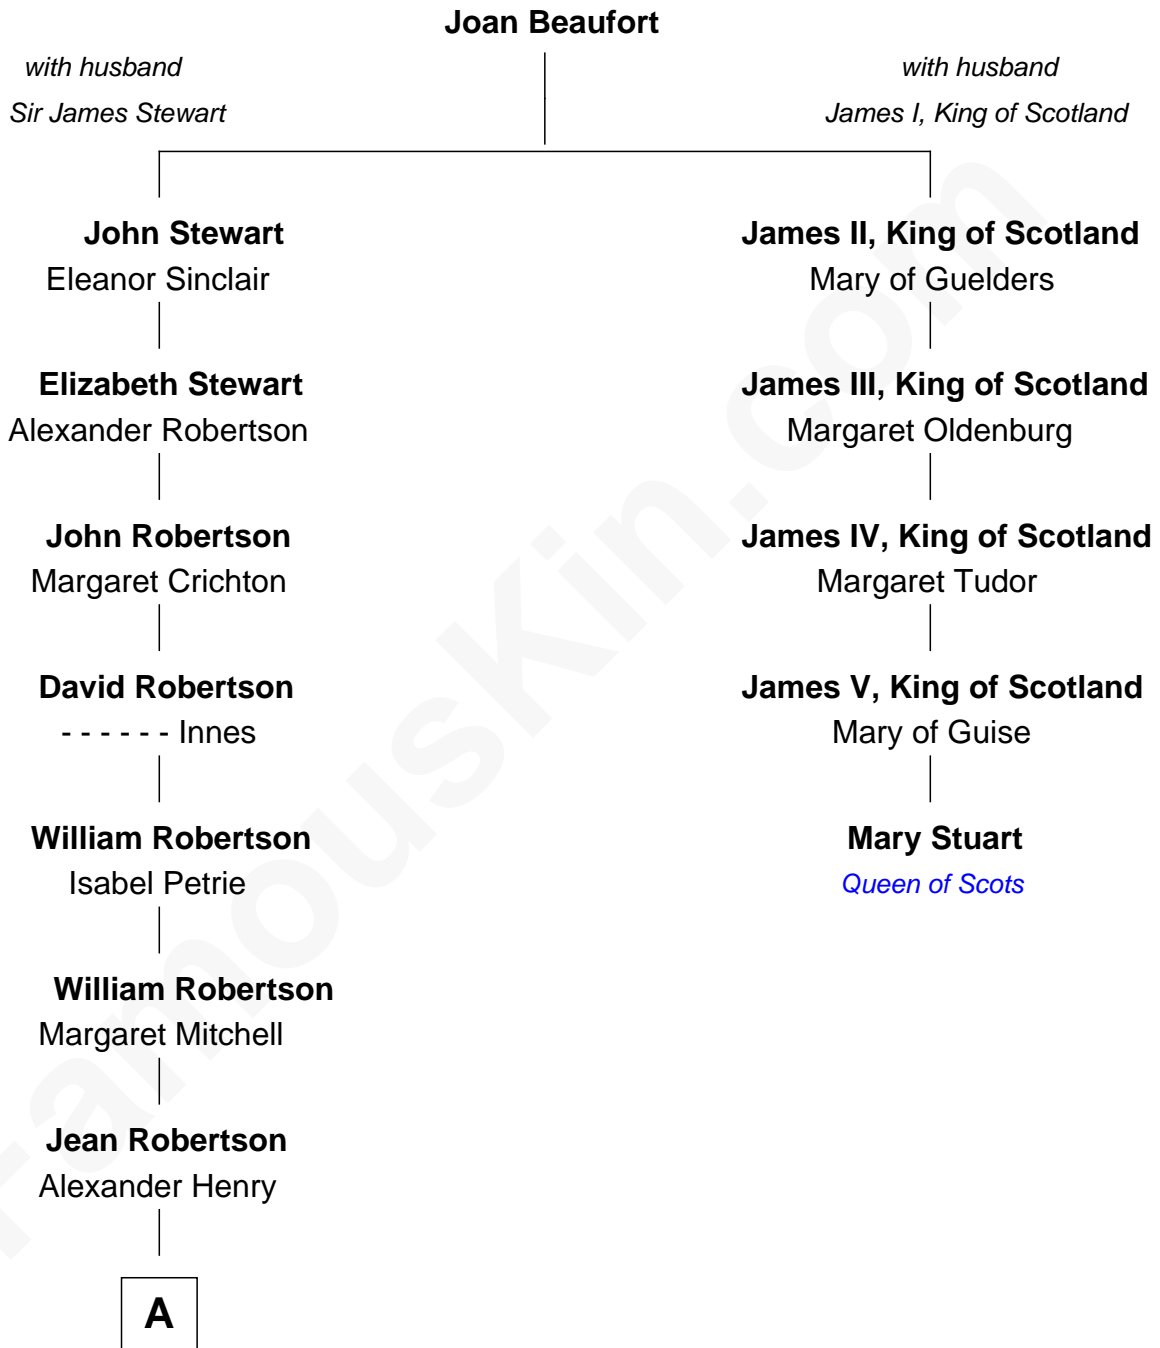

# FamousKin.com Relationship Chart of

**Patrick Henry**

*1st and 6th Governor of Virginia*

4th cousin 4 times removed of

**Mary Stuart**

*Queen of Scots*

**A**

**John Henry**  
Mrs. Sarah Winston Syme

**Patrick Henry**  
*1st & 6th Gov. of Virginia*

FamousKin.com