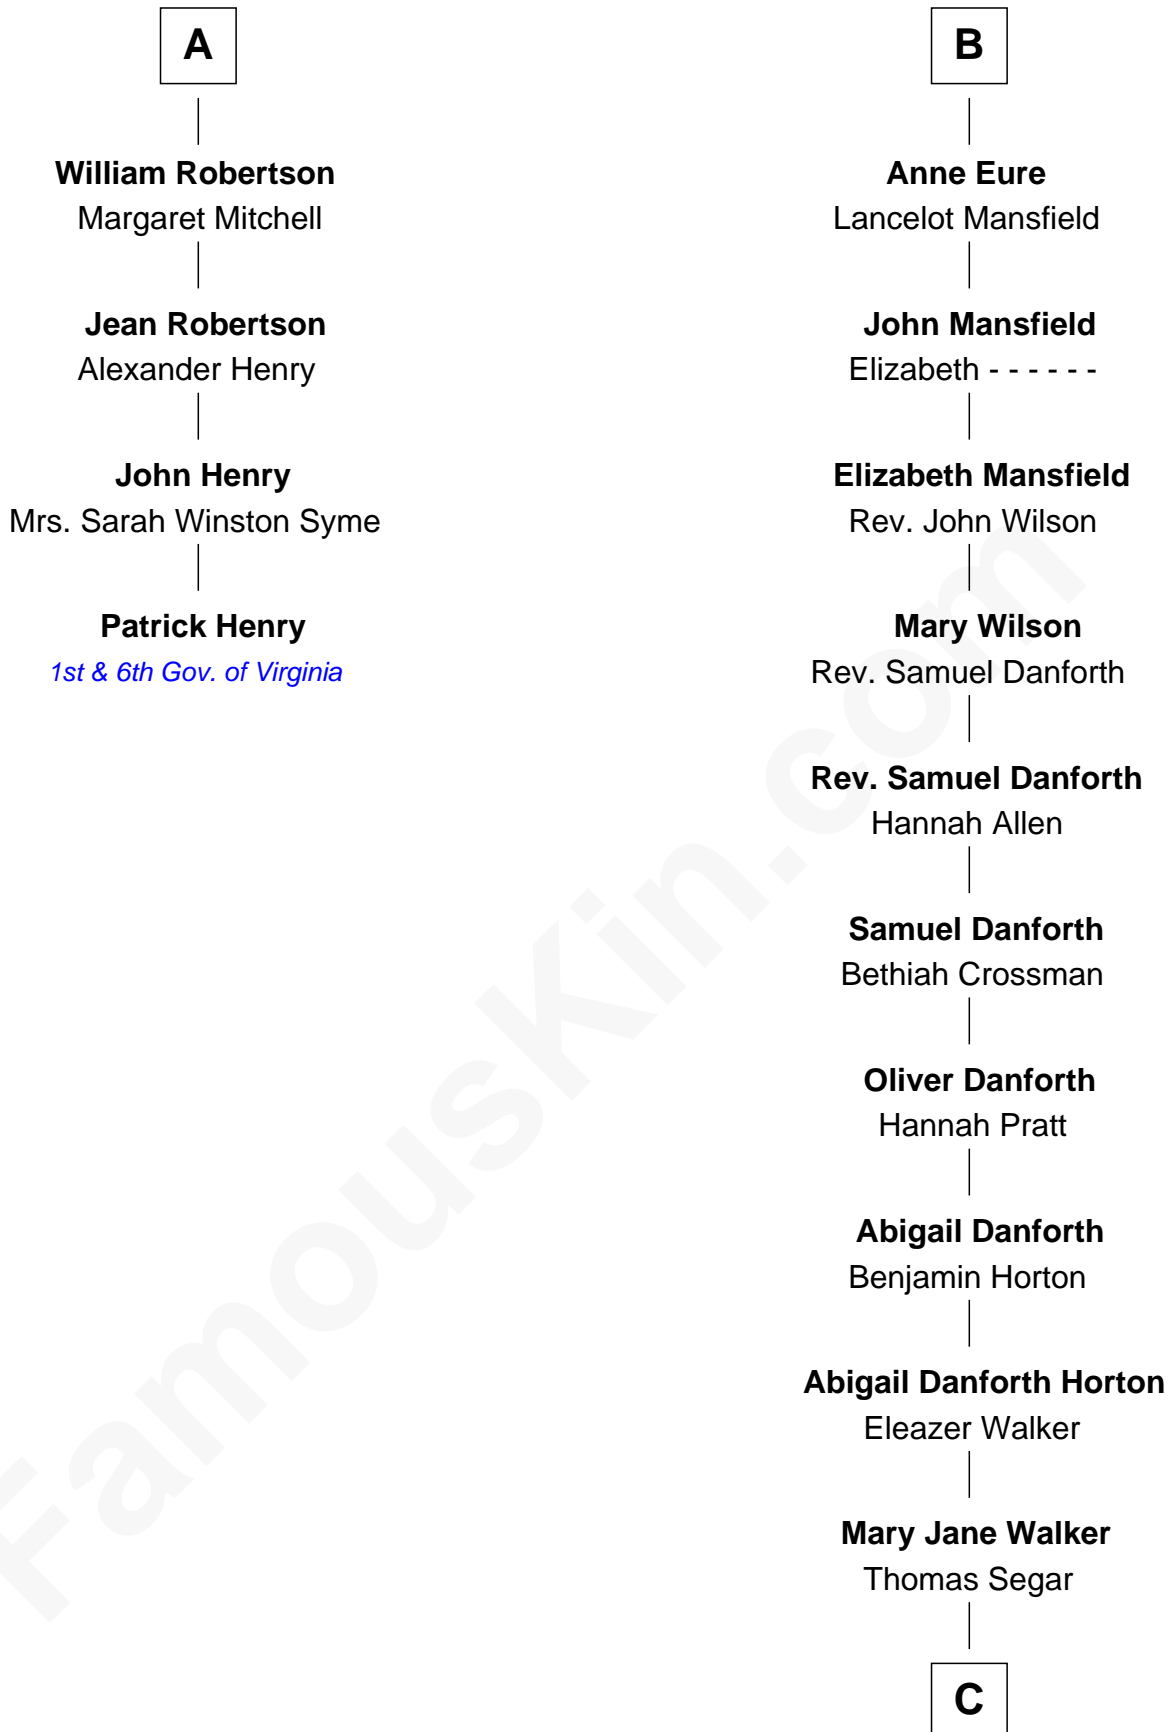

FamousKin.com Relationship Chart of

Patrick Henry

1st and 6th Governor of Virginia

10th cousin 8 times removed of

E. C. Segar

Cartoonist (Popeye creator)

John of Gaunt

Katherine Roet

Sir John Beaufort

Margaret de Holand

Joan Beaufort

Sir James Stewart

John Stewart

Eleanor Sinclair

Elizabeth Stewart

Alexander Robertson

Muriel Hastings

Sir William Eure

Elizabeth Willoughby

Sir Ralph Eure

Margery Bowes

B

C

Amzi Andrews Segar