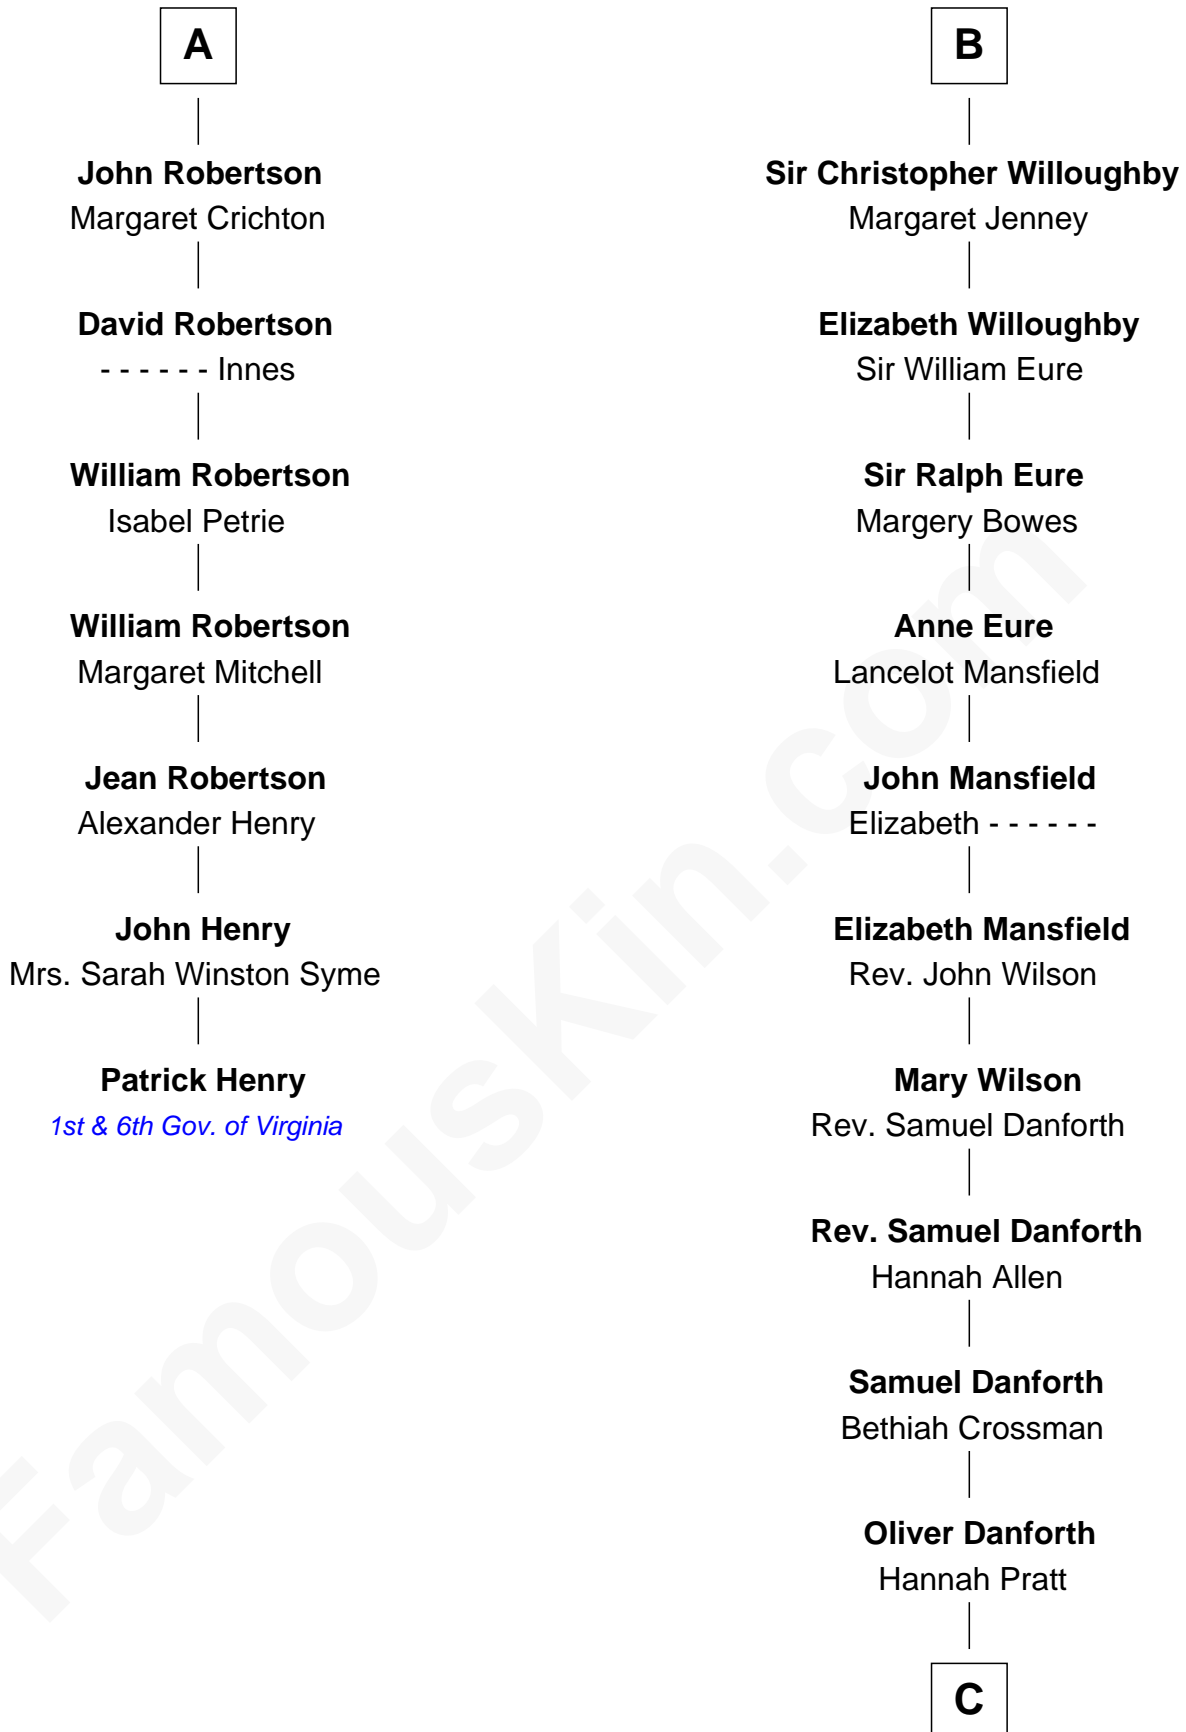

# FamousKin.com Relationship Chart of

**Patrick Henry**

*1st and 6th Governor of Virginia*

**13th cousin 8 times removed of**

**E. C. Segar**

*Cartoonist (Popeye creator)*

**C**

**Abigail Danforth**

Benjamin Horton

**Abigail Danforth Horton**

Eleazer Walker

**Mary Jane Walker**

Thomas Segar

**Amzi Andrews Segar**

Erma Irene Crisler

**E. C. Segar**