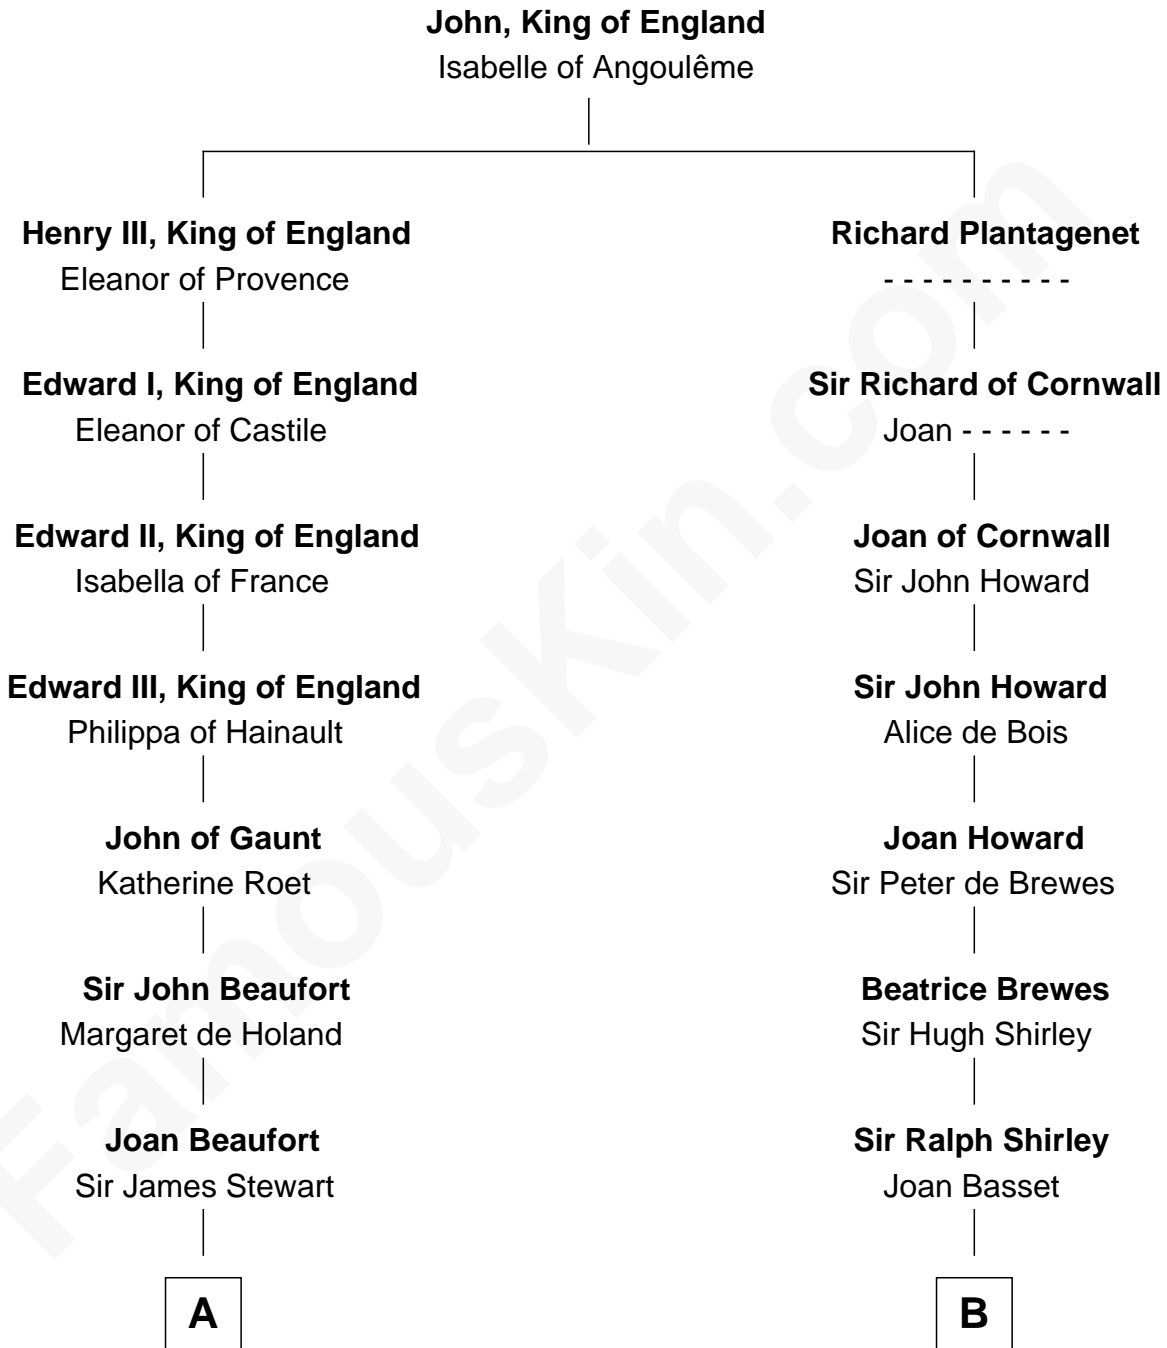

FamousKin.com

Relationship Chart of

Patrick Henry

1st and 6th Governor of Virginia

15th cousin 6 times removed of

William Henry Moore

Co-Founder, U.S. Steel and Nabisco

C

Sarah Browne
George Beckwith

George Beckwith
Rachel Marsh

George Beckwith
Mary Bradley

Rachael Arvilla Beckwith
Nathaniel Ford Moore

William Henry Moore
Co-Founder, U.S. Steel and Nabisco

FamousKin.com