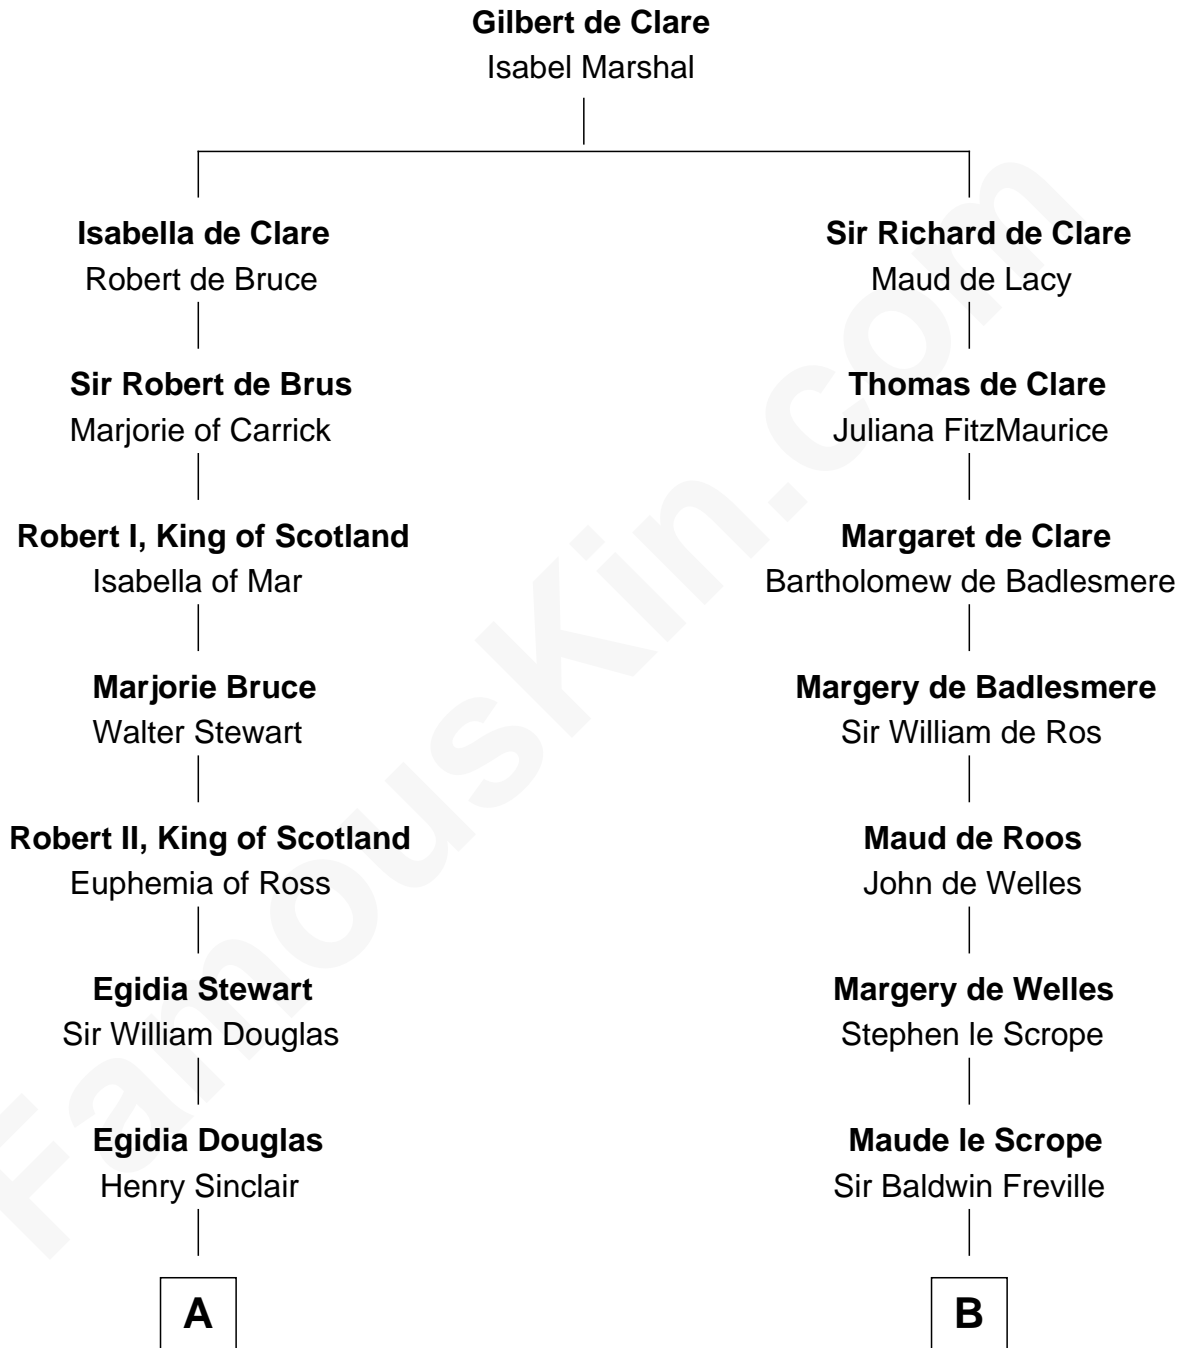

## Relationship Chart of

### Patrick Henry

1st and 6th Governor of Virginia

16th cousin 5 times removed of

### William Henry Moore

Co-Founder, U.S. Steel and Nabisco

**C**

**Sarah Browne**  
George Beckwith

**George Beckwith**  
Rachel Marsh

**George Beckwith**  
Mary Bradley

**Rachael Arvilla Beckwith**  
Nathaniel Ford Moore

**William Henry Moore**  
*Co-Founder, U.S. Steel and Nabisco*

FamousKin.com