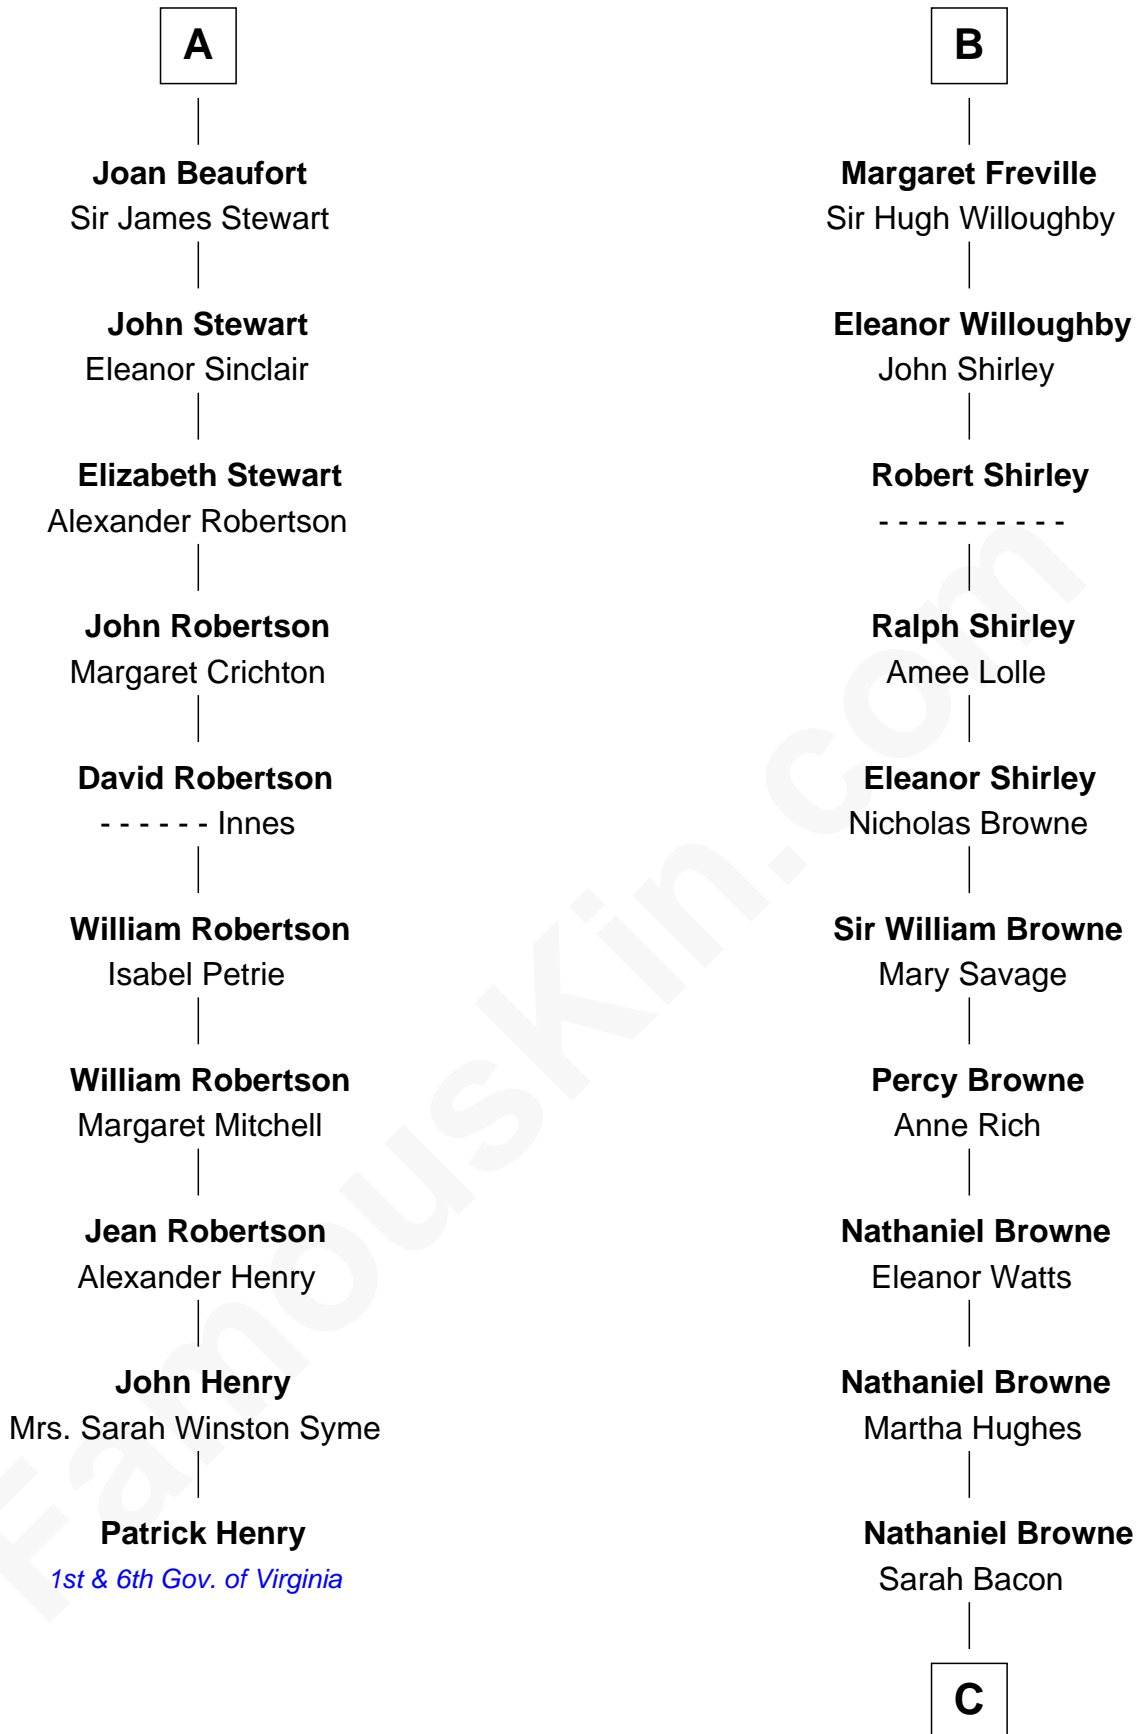

FamousKin.com

Relationship Chart of

Patrick Henry

1st and 6th Governor of Virginia

16th cousin 5 times removed of

William Henry Moore

Co-Founder, U.S. Steel and Nabisco

Sir William Longespee

Ela of Salisbury

Stephen Longespee
Emmeline de Ridelisford

Ela Longespee
Sir Roger la Zouche

Sir Alan la Zouche
Eleanor de Segrave

Maude la Zouche
Sir Robert de Holland

Thomas Holand
Joan Plantagenet

Sir Thomas de Holand
Alice Fitzalan

Margaret de Holand
Sir John Beaufort

A

Ida Longespee

Sir William de Beauchamp

Beatrice de Beauchamp
Thomas FitzOtto

Maud FitzThomas
John de Botetourte

Thomas de Botetourte
Joan de Somery

John de Botetourte
Joyce la Zouche de Mortimer

Joyce de Botetourte
Sir Baldwin Freville

Sir Baldwin Freville
Maude le Scrope

B

C

Sarah Browne
George Beckwith

George Beckwith
Rachel Marsh

George Beckwith
Mary Bradley

Rachael Arvilla Beckwith
Nathaniel Ford Moore