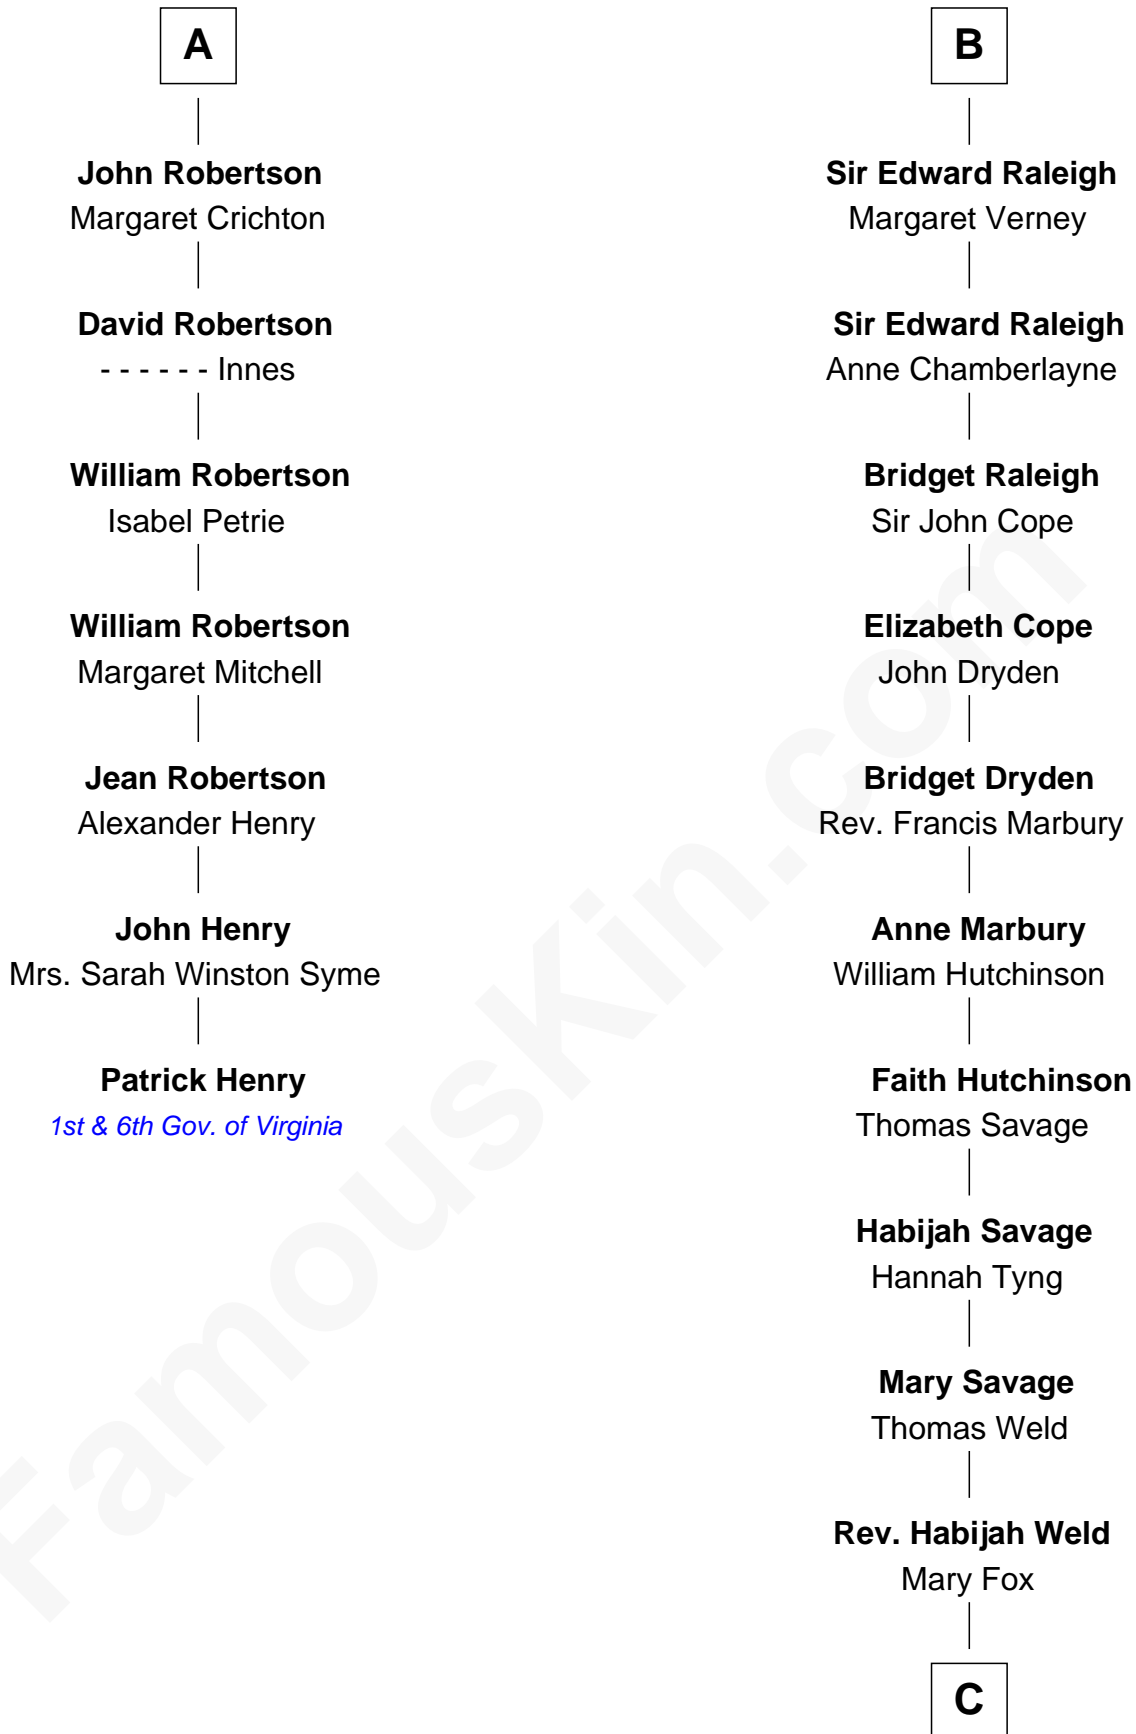

FamousKin.com Relationship Chart of

Patrick Henry

1st and 6th Governor of Virginia

13th cousin 7 times removed of

Melville Fuller

8th Chief Justice of the U.S. Supreme Court

C

Hannah Weld
Rev. Caleb Fuller

Henry Weld Fuller
Esther Gould

Frederick Augustus Fuller
Catherine Martin Weston

Melville Fuller
8th U.S. Chief Justice