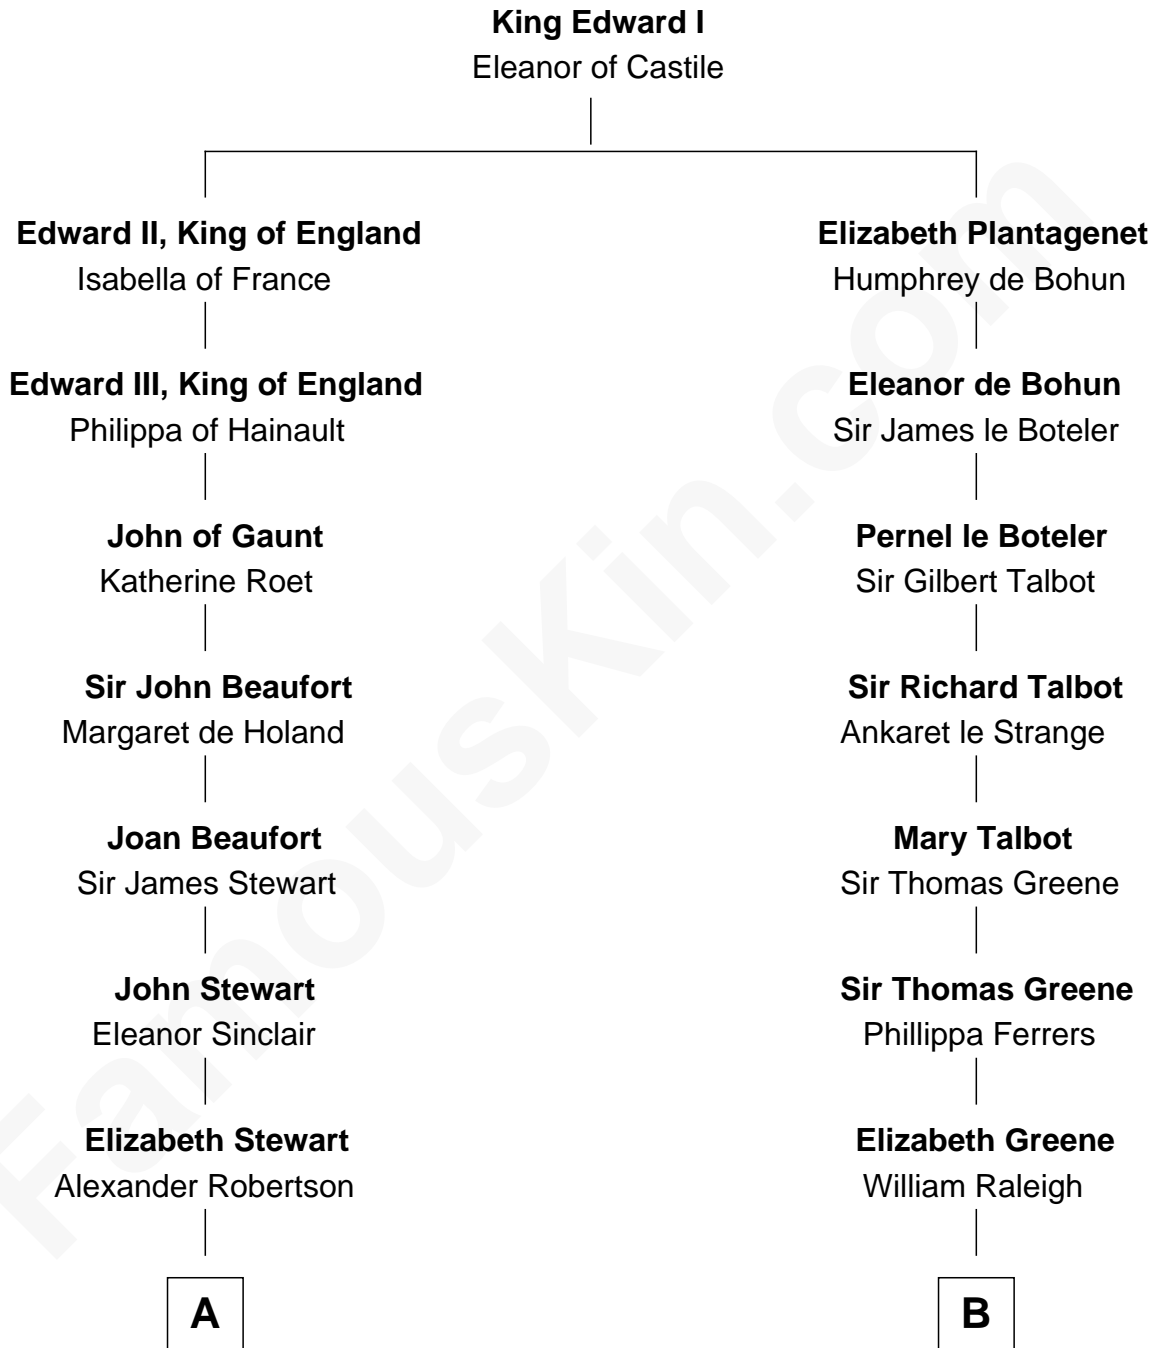

FamousKin.com Relationship Chart of

Patrick Henry

1st and 6th Governor of Virginia

13th cousin 7 times removed of

Melville Fuller

8th Chief Justice of the U.S. Supreme Court

C

Hannah Weld
Rev. Caleb Fuller

Henry Weld Fuller
Esther Gould

Frederick Augustus Fuller
Catherine Martin Weston

Melville Fuller
8th U.S. Chief Justice