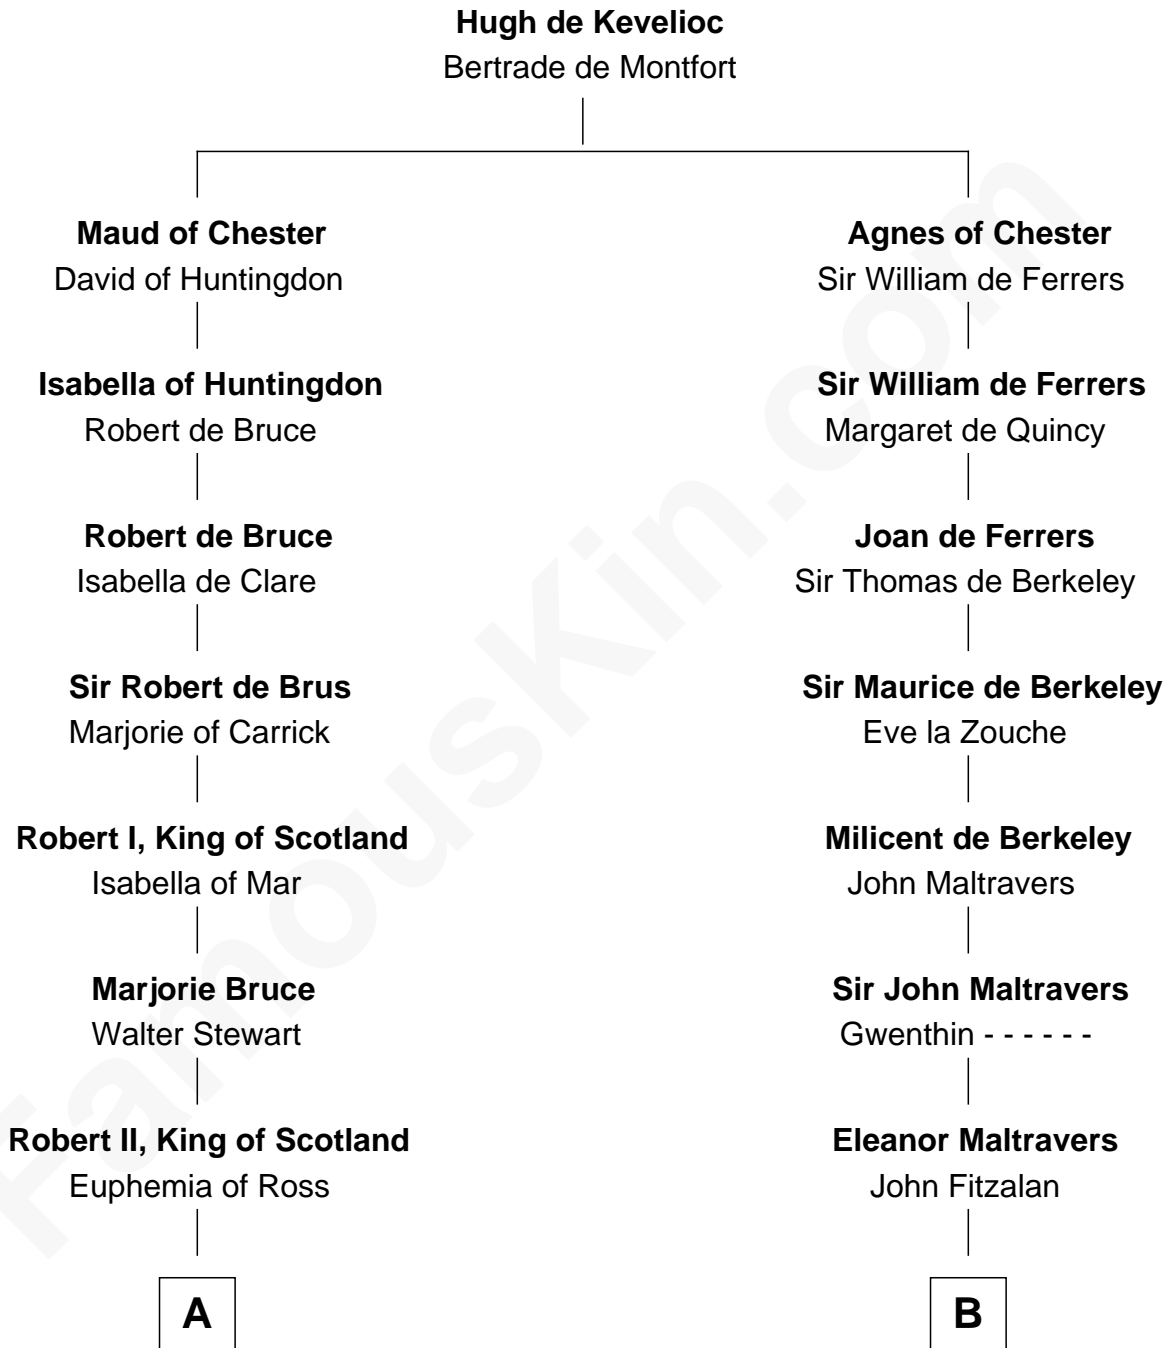

FamousKin.com Relationship Chart of

Patrick Henry

1st and 6th Governor of Virginia

18th cousin 3 times removed of

Melville Fuller

8th Chief Justice of the U.S. Supreme Court

C

John Henry
Mrs. Sarah Winston Syme

Patrick Henry
1st & 6th Gov. of Virginia

D

Samuel Coney
Rebecca Guild

Daniel Coney
Susanna Curtis

Paulina Bass Coney
Nathan Weston

Catherine Martin Weston
Frederick Augustus Fuller

Melville Fuller
8th U.S. Chief Justice