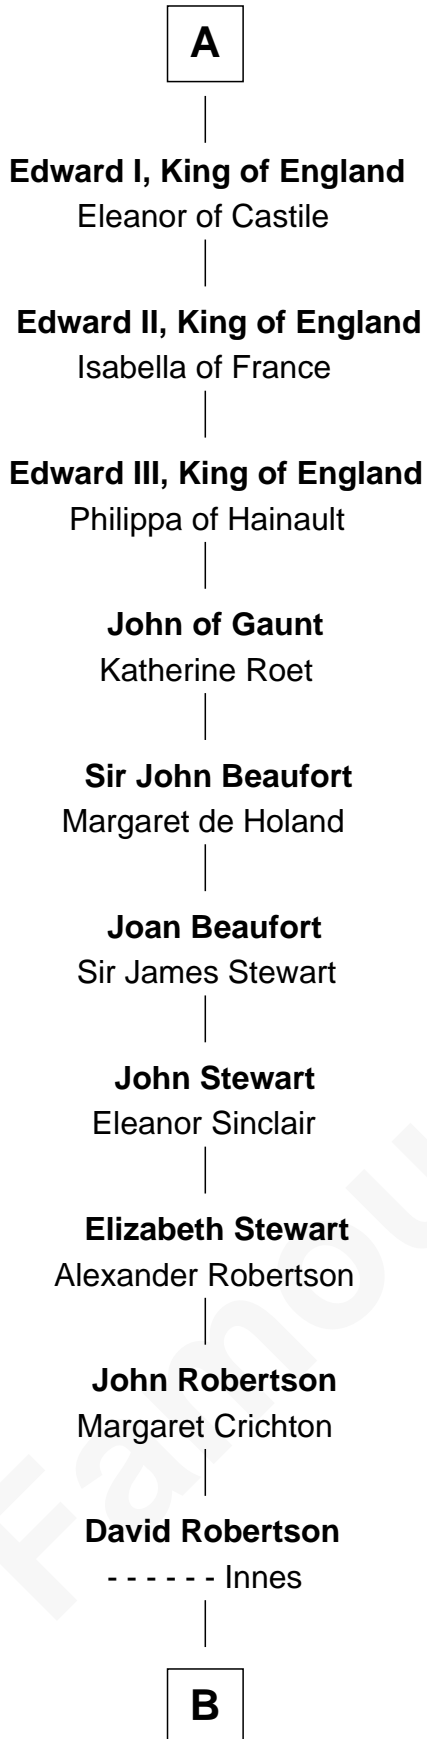

FamousKin.com

Relationship Chart of

Patrick Henry

1st and 6th Governor of Virginia

5th cousin 16 times removed of

Henry de Bohun
Magna Carta Surety

Edmund Ironside

B

William Robertson

Isabel Petrie

William Robertson

Margaret Mitchell

Jean Robertson

Alexander Henry

John Henry

Mrs. Sarah Winston Syme