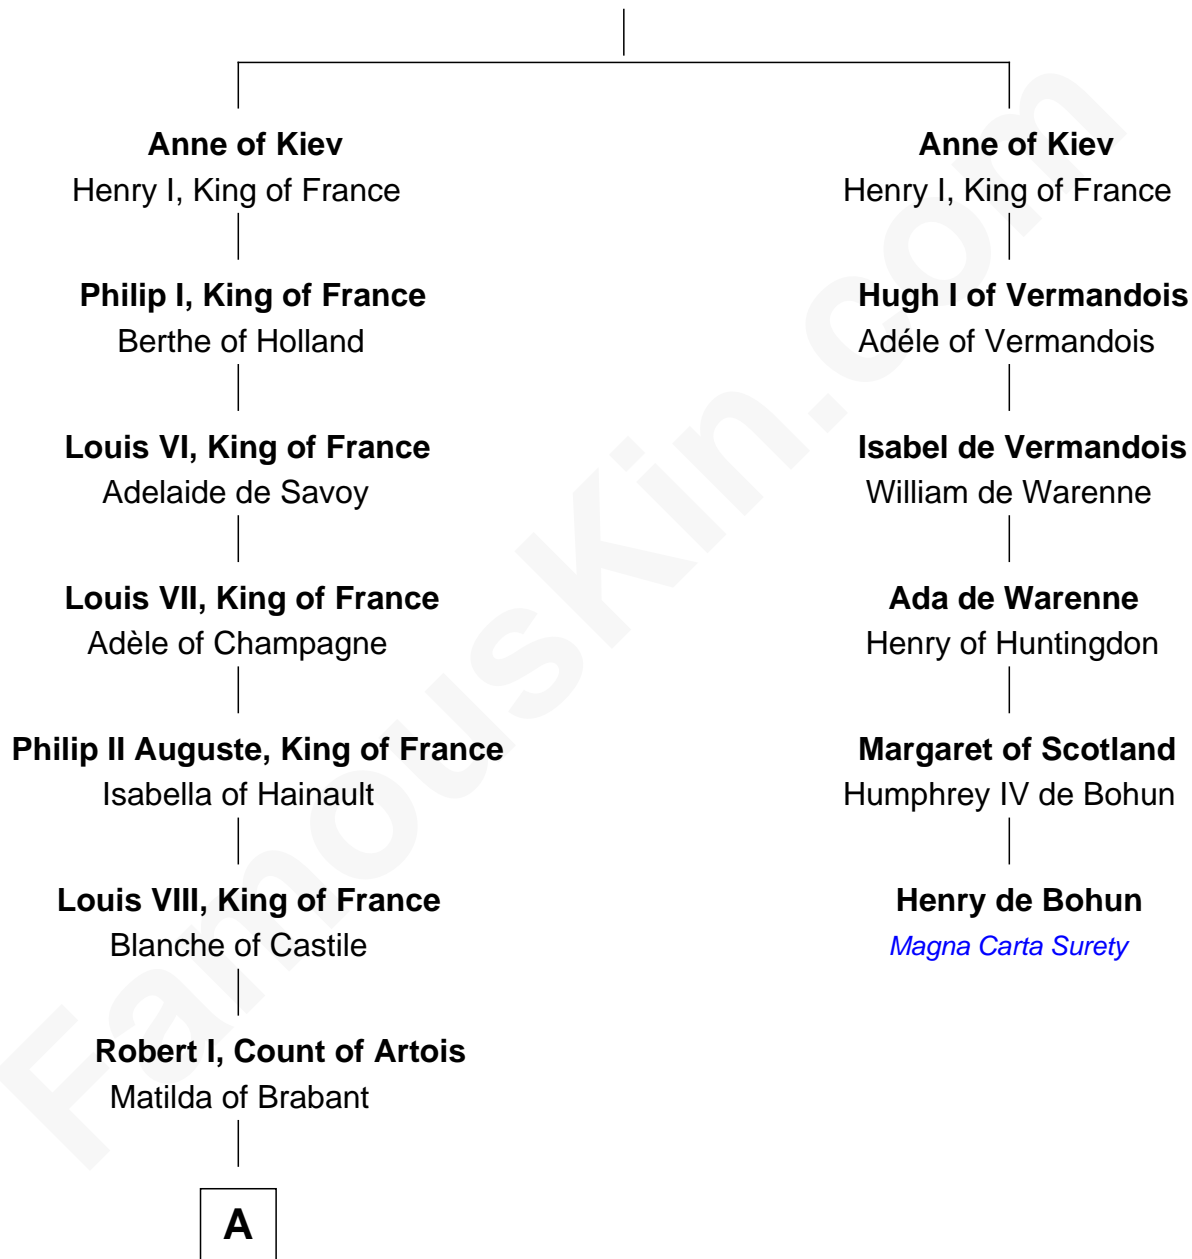

FamousKin.com Relationship Chart of

Patrick Henry

1st and 6th Governor of Virginia

5th cousin 16 times removed of

Henry de Bohun

Magna Carta Surety

Yaroslav I the Wise

Ingegerd Olofsdotter

B

William Robertson

Isabel Petrie

William Robertson

Margaret Mitchell

Jean Robertson

Alexander Henry

John Henry

Mrs. Sarah Winston Syme

Patrick Henry

1st & 6th Gov. of Virginia

FamousKin.com