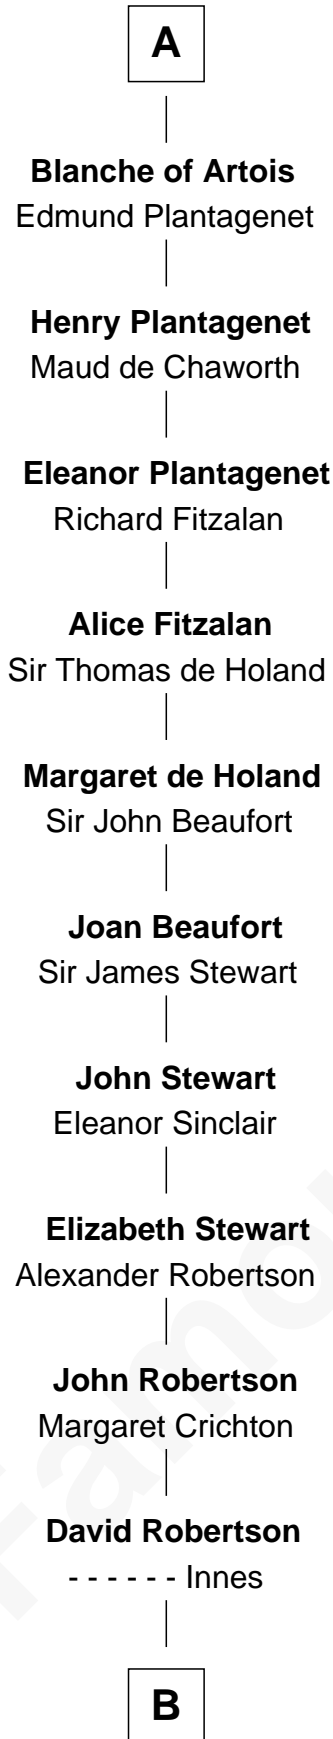

FamousKin.com Relationship Chart of

Patrick Henry

1st and 6th Governor of Virginia

5th cousin 16 times removed of

Henry de Bohun

Magna Carta Surety

Yaroslav I the Wise

Ingegerd Olofsdotter

B

William Robertson

Isabel Petrie

William Robertson

Margaret Mitchell

Jean Robertson

Alexander Henry

John Henry