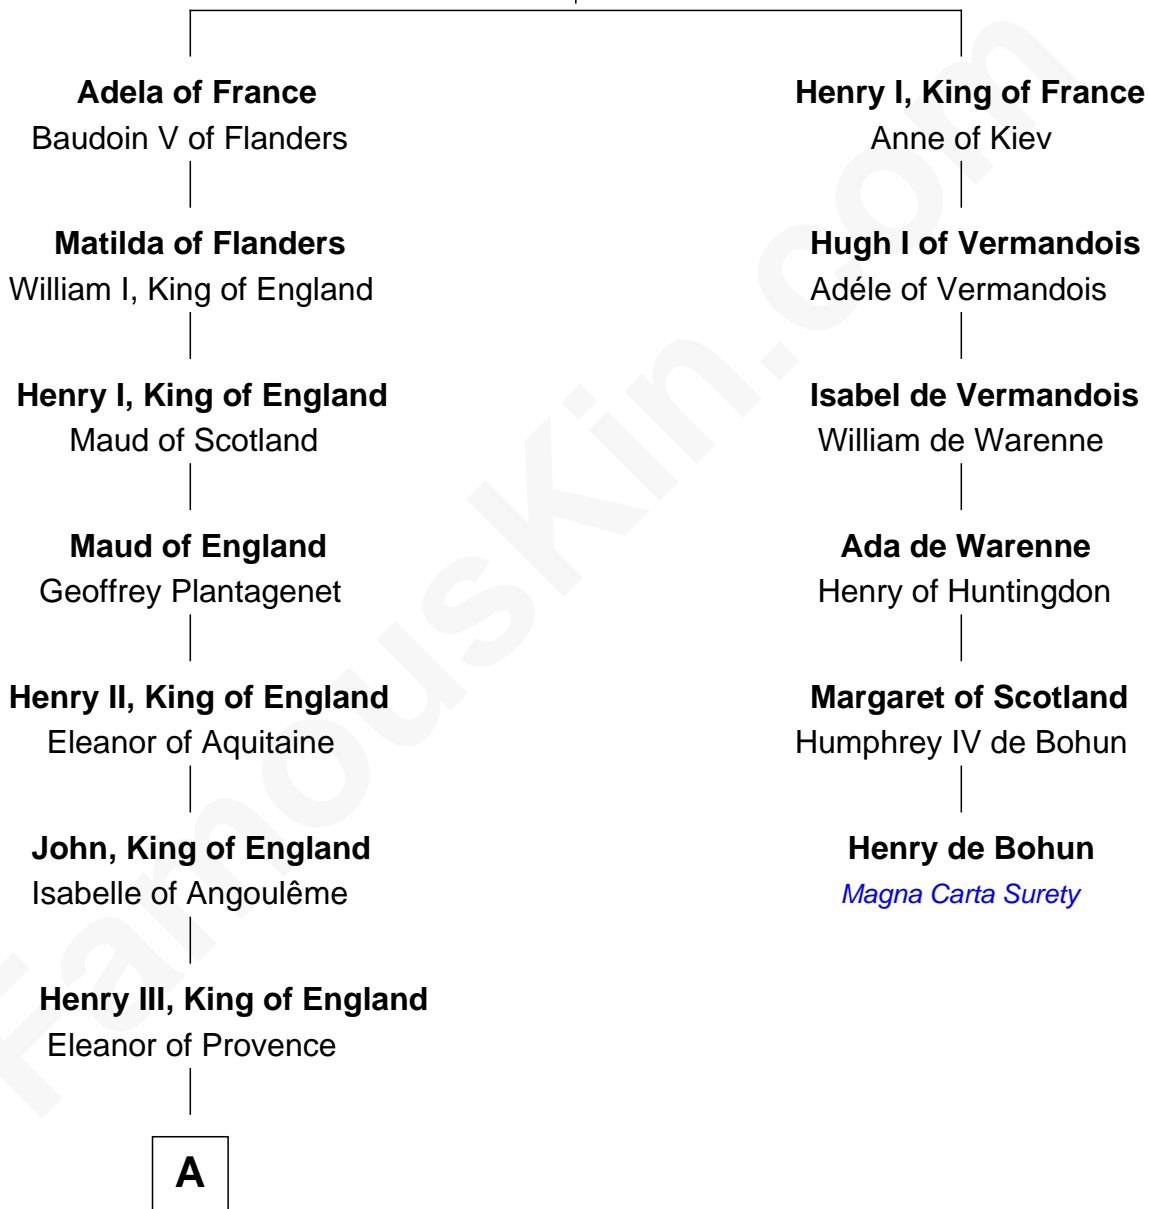

# FamousKin.com Relationship Chart of

**Patrick Henry**

*1st and 6th Governor of Virginia*

**5th cousin 16 times removed of**

**Henry de Bohun**

*Magna Carta Surety*

**Robert II, King of France**  
Constance of Arles

**B**

William Robertson

Isabel Petrie

William Robertson

Margaret Mitchell

Jean Robertson

Alexander Henry

John Henry

Mrs. Sarah Winston Syme

Patrick Henry

*1st & 6th Gov. of Virginia*

FamousKin.com