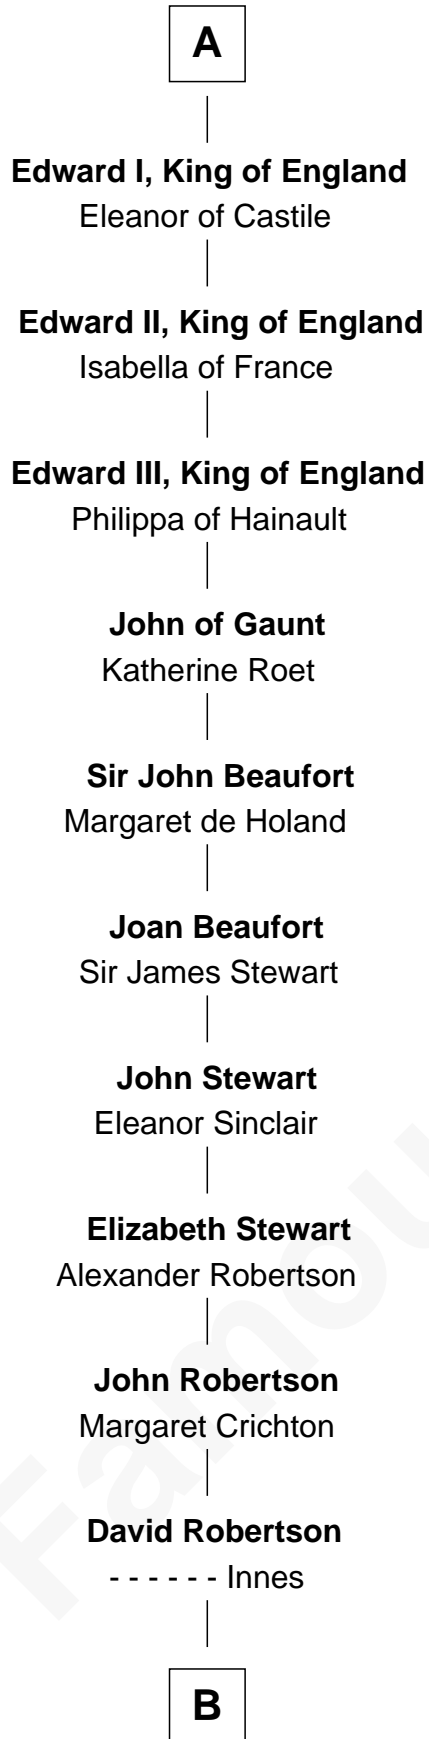

# FamousKin.com Relationship Chart of

**Patrick Henry**

*1st and 6th Governor of Virginia*

**5th cousin 16 times removed of**

**Henry de Bohun**

*Magna Carta Surety*

**Robert II, King of France**  
Constance of Arles

**B**

William Robertson

Isabel Petrie

William Robertson

Margaret Mitchell

Jean Robertson

Alexander Henry

John Henry