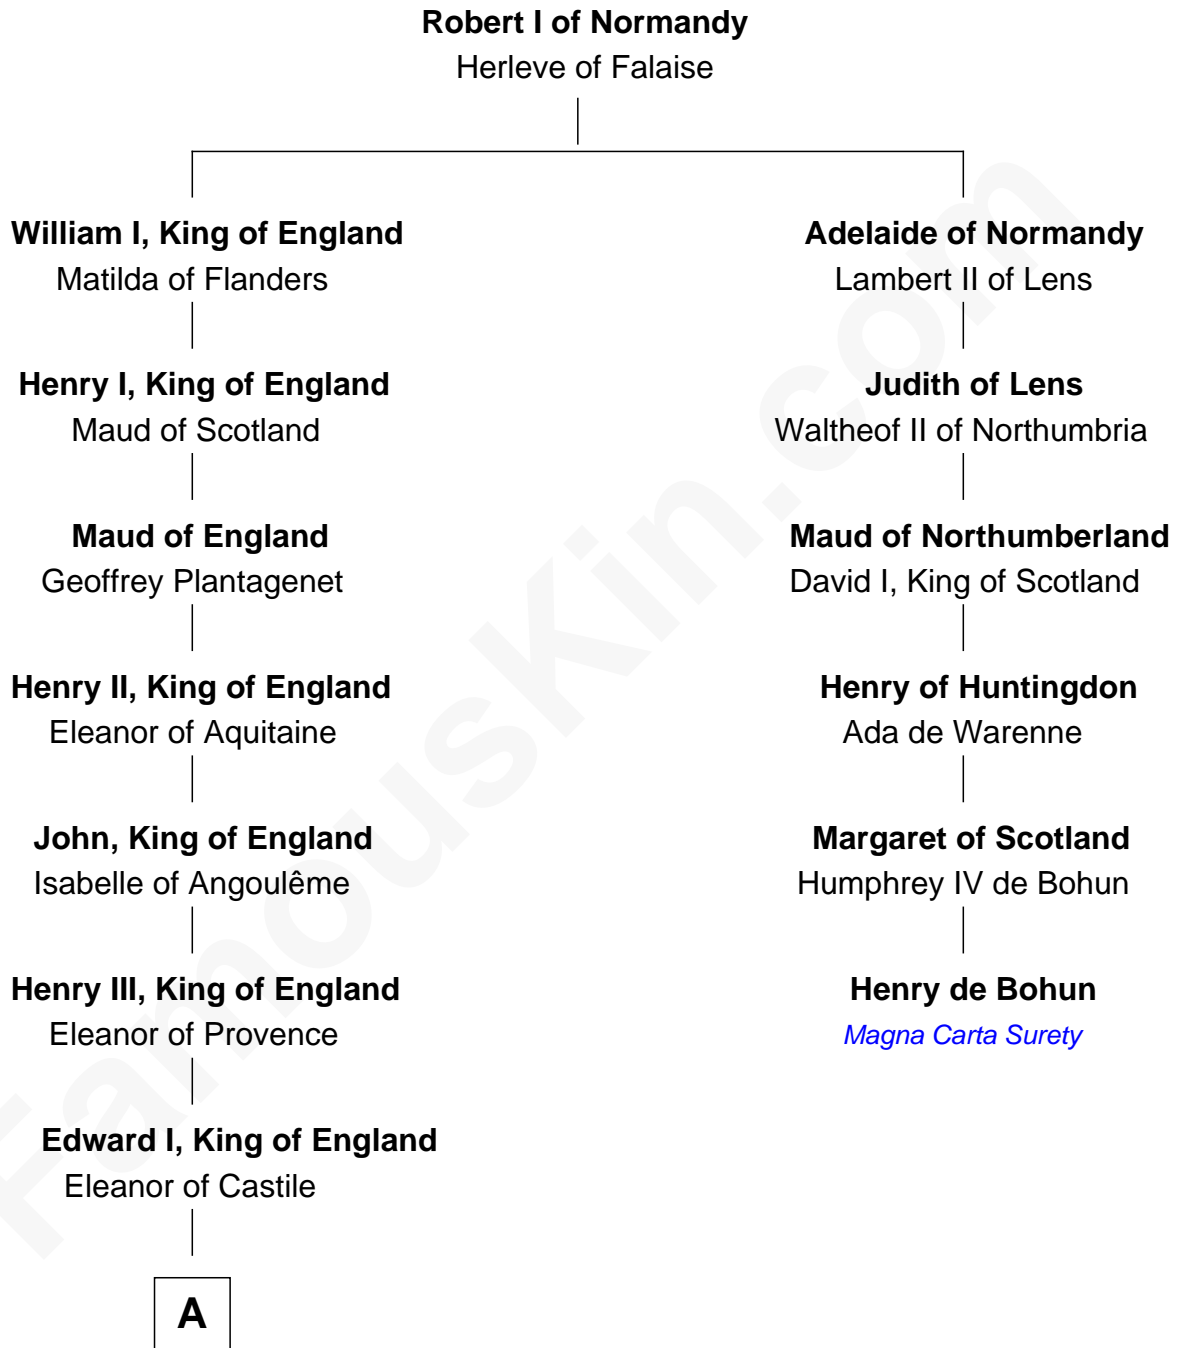

FamousKin.com Relationship Chart of

Patrick Henry

1st and 6th Governor of Virginia

5th cousin 15 times removed of

Henry de Bohun

Magna Carta Surety

B

—
William Robertson

Margaret Mitchell

—
Jean Robertson

Alexander Henry

—
John Henry

Mrs. Sarah Winston Syme

—
Patrick Henry

1st & 6th Gov. of Virginia