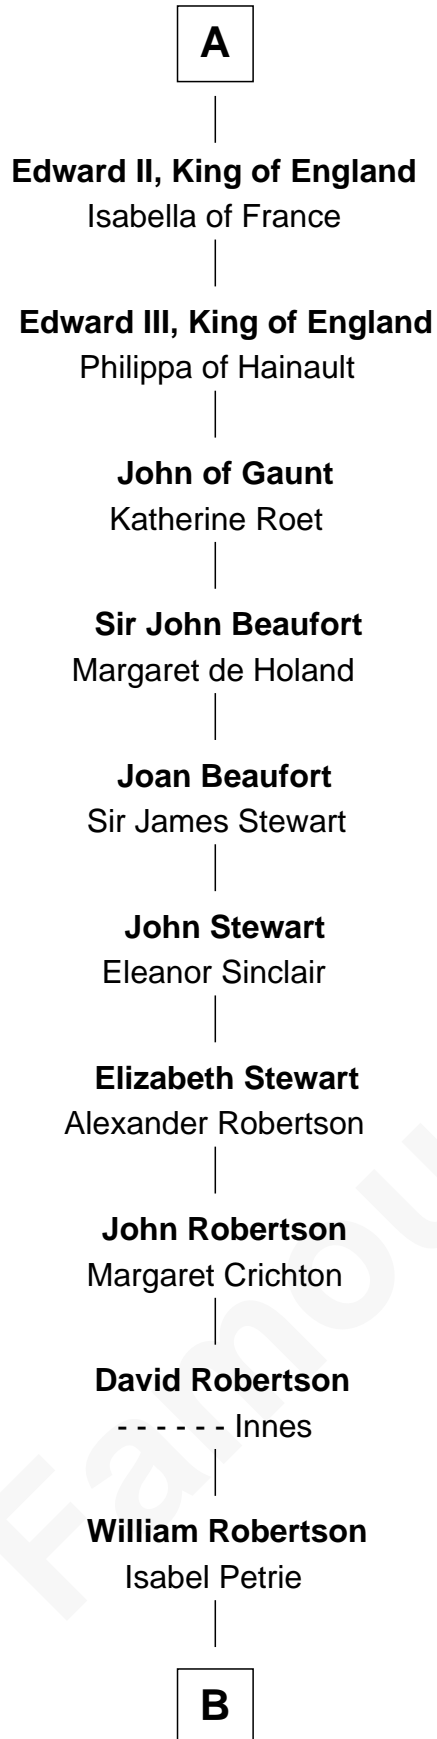

FamousKin.com Relationship Chart of

Patrick Henry

1st and 6th Governor of Virginia

5th cousin 15 times removed of

Henry de Bohun

Magna Carta Surety

B

—
William Robertson

Margaret Mitchell

—
Jean Robertson

Alexander Henry

—
John Henry

Mrs. Sarah Winston Syme

—
Patrick Henry

1st & 6th Gov. of Virginia