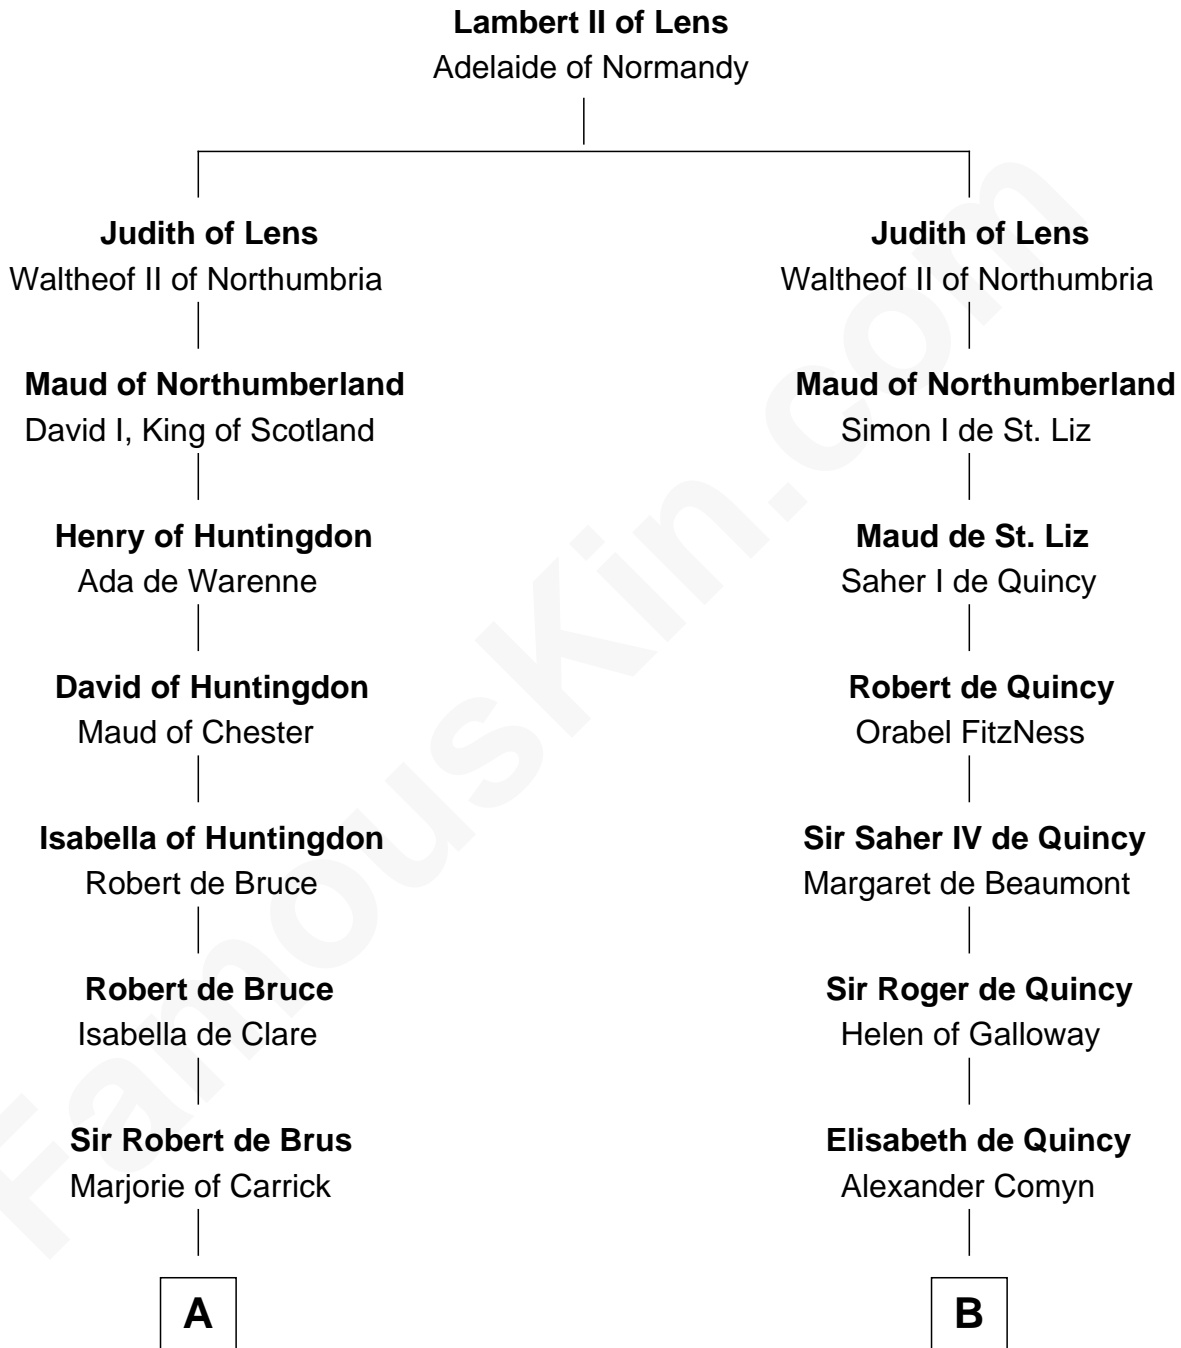

FamousKin.com

Relationship Chart of

Patrick Henry

1st and 6th Governor of Virginia

16th cousin 5 times removed of

Charles V

Holy Roman Emperor

C