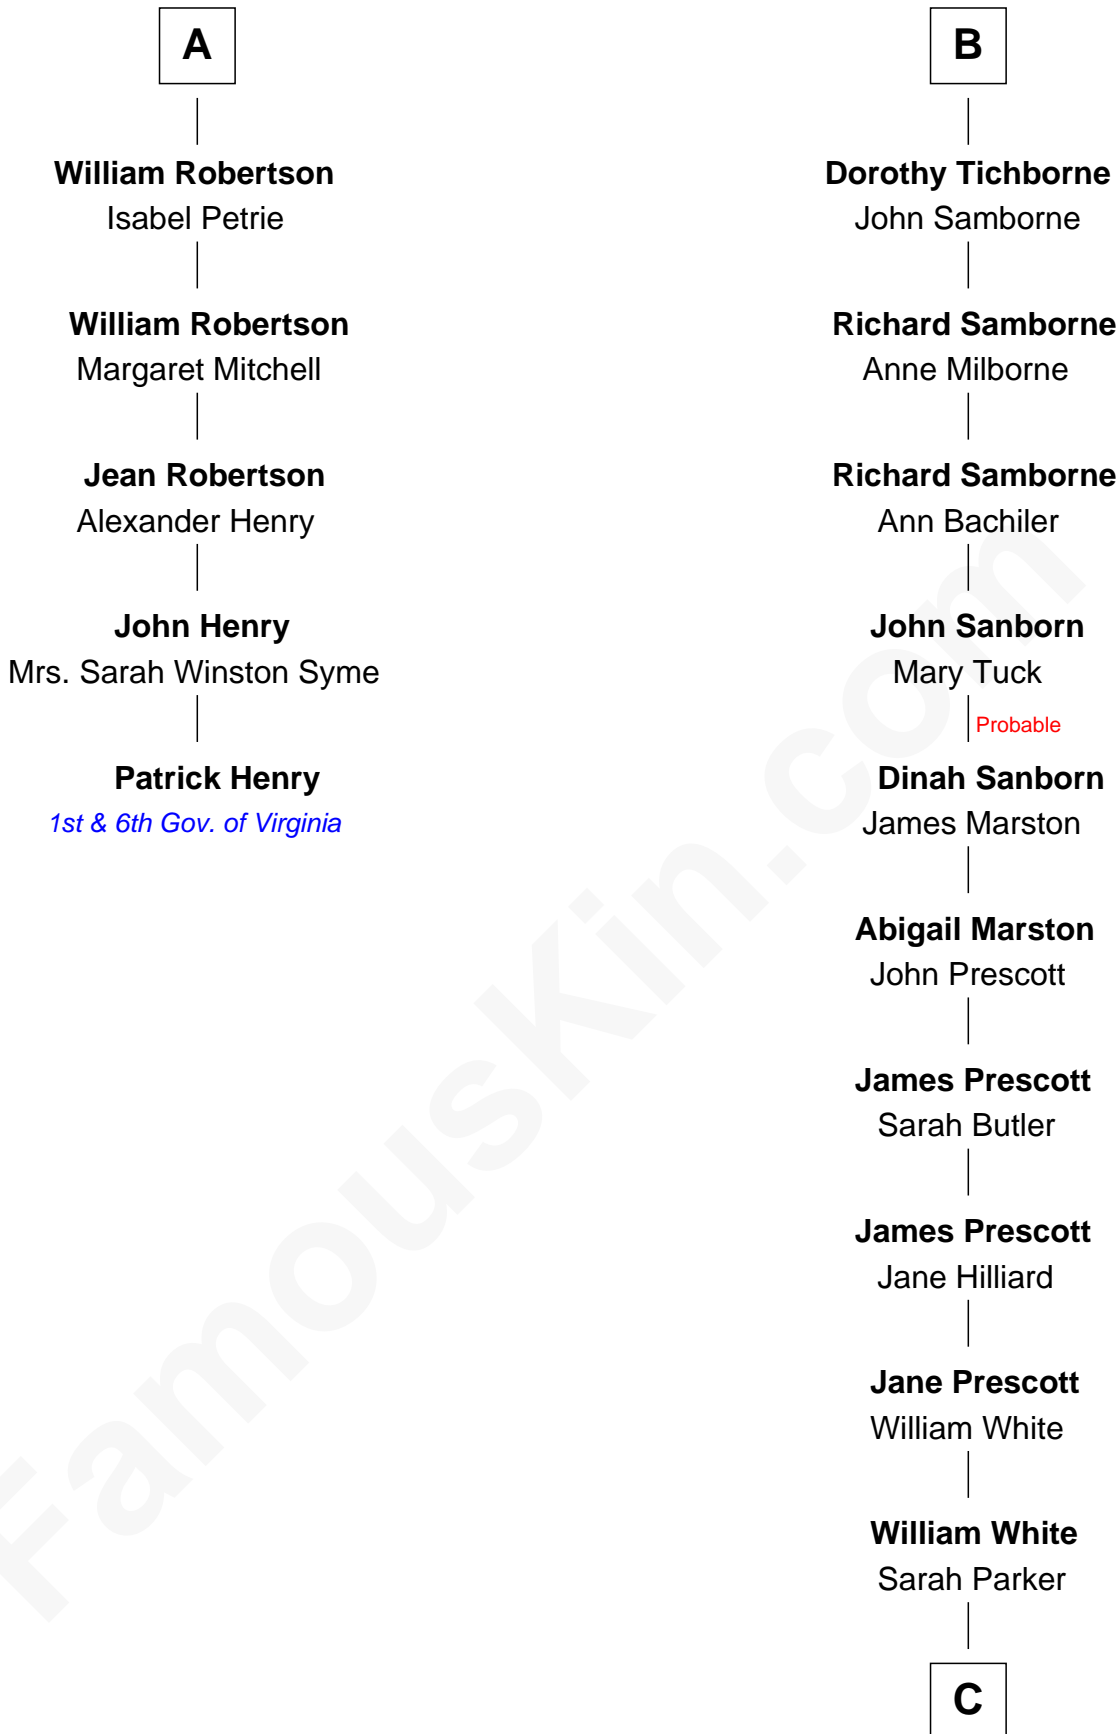

FamousKin.com Relationship Chart of

Patrick Henry

1st and 6th Governor of Virginia

11th cousin 10 times removed of

Kevin Spacey

TV and Movie Actor

C

Cornelia A. White

Henry A. Fowler

Cordon A. Fowler

Mabel M. Chaffee

Bayard C. Fowler

Norma Louise Spacey

Thomas Geoffrey Fowler

Kathleen Ann Knutson

Kevin Spacey