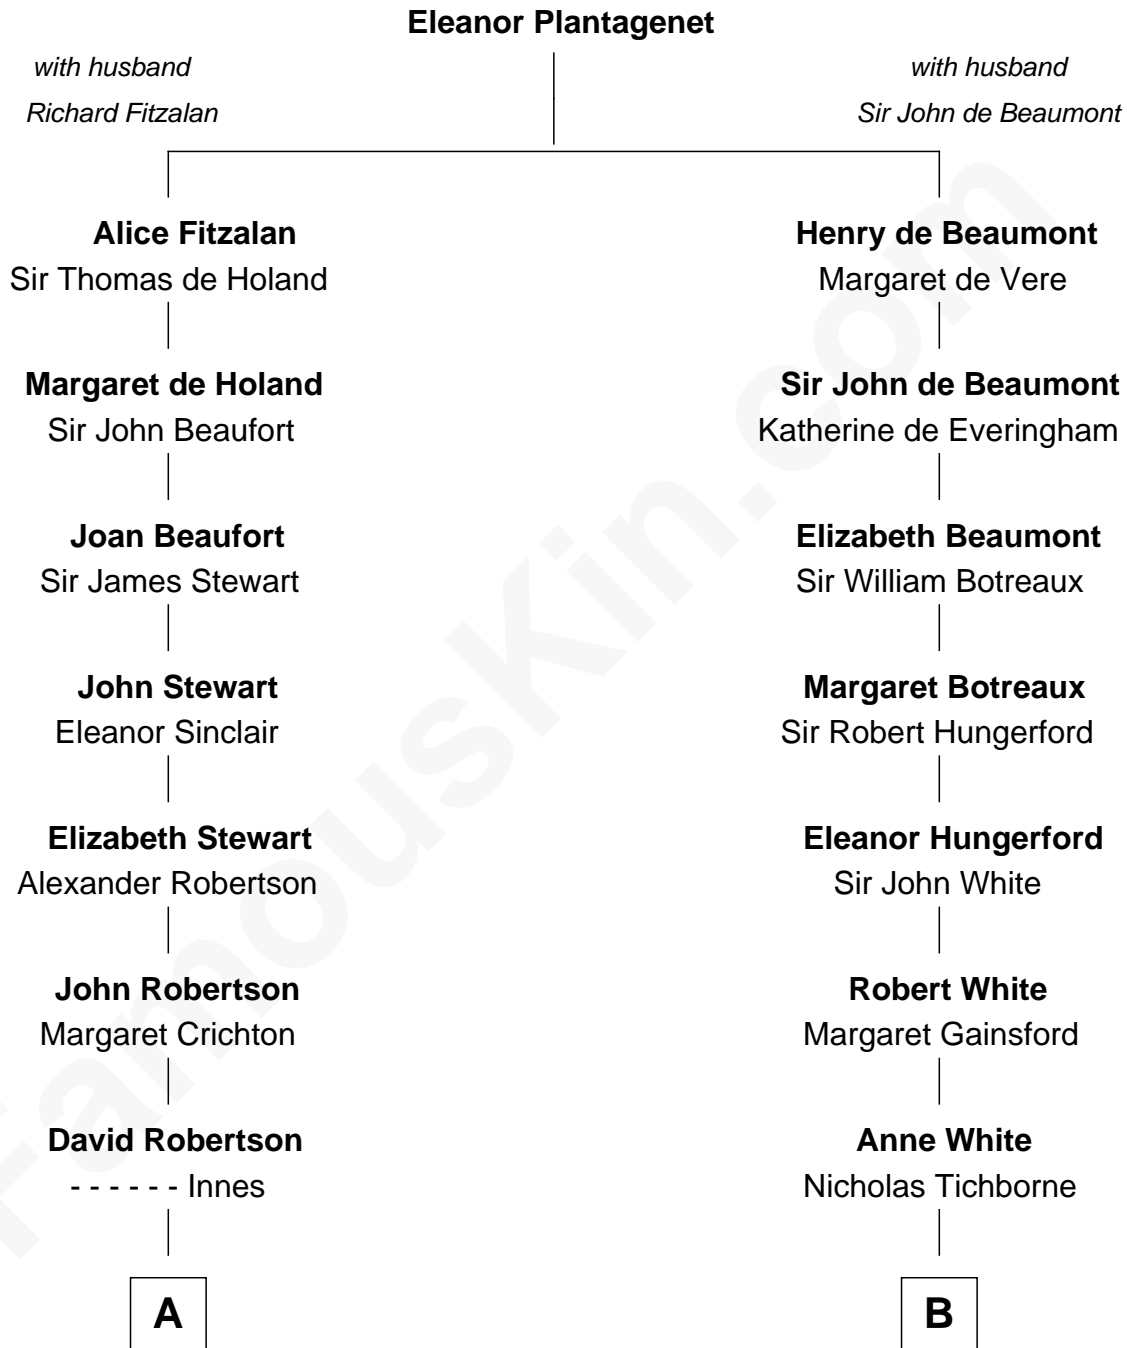

FamousKin.com Relationship Chart of

Patrick Henry

1st and 6th Governor of Virginia

11th cousin 10 times removed of

Kevin Spacey

TV and Movie Actor

C

Cornelia A. White

Henry A. Fowler

Cordon A. Fowler

Mabel M. Chaffee

Bayard C. Fowler

Norma Louise Spacey

Thomas Geoffrey Fowler

Kathleen Ann Knutson

Kevin Spacey