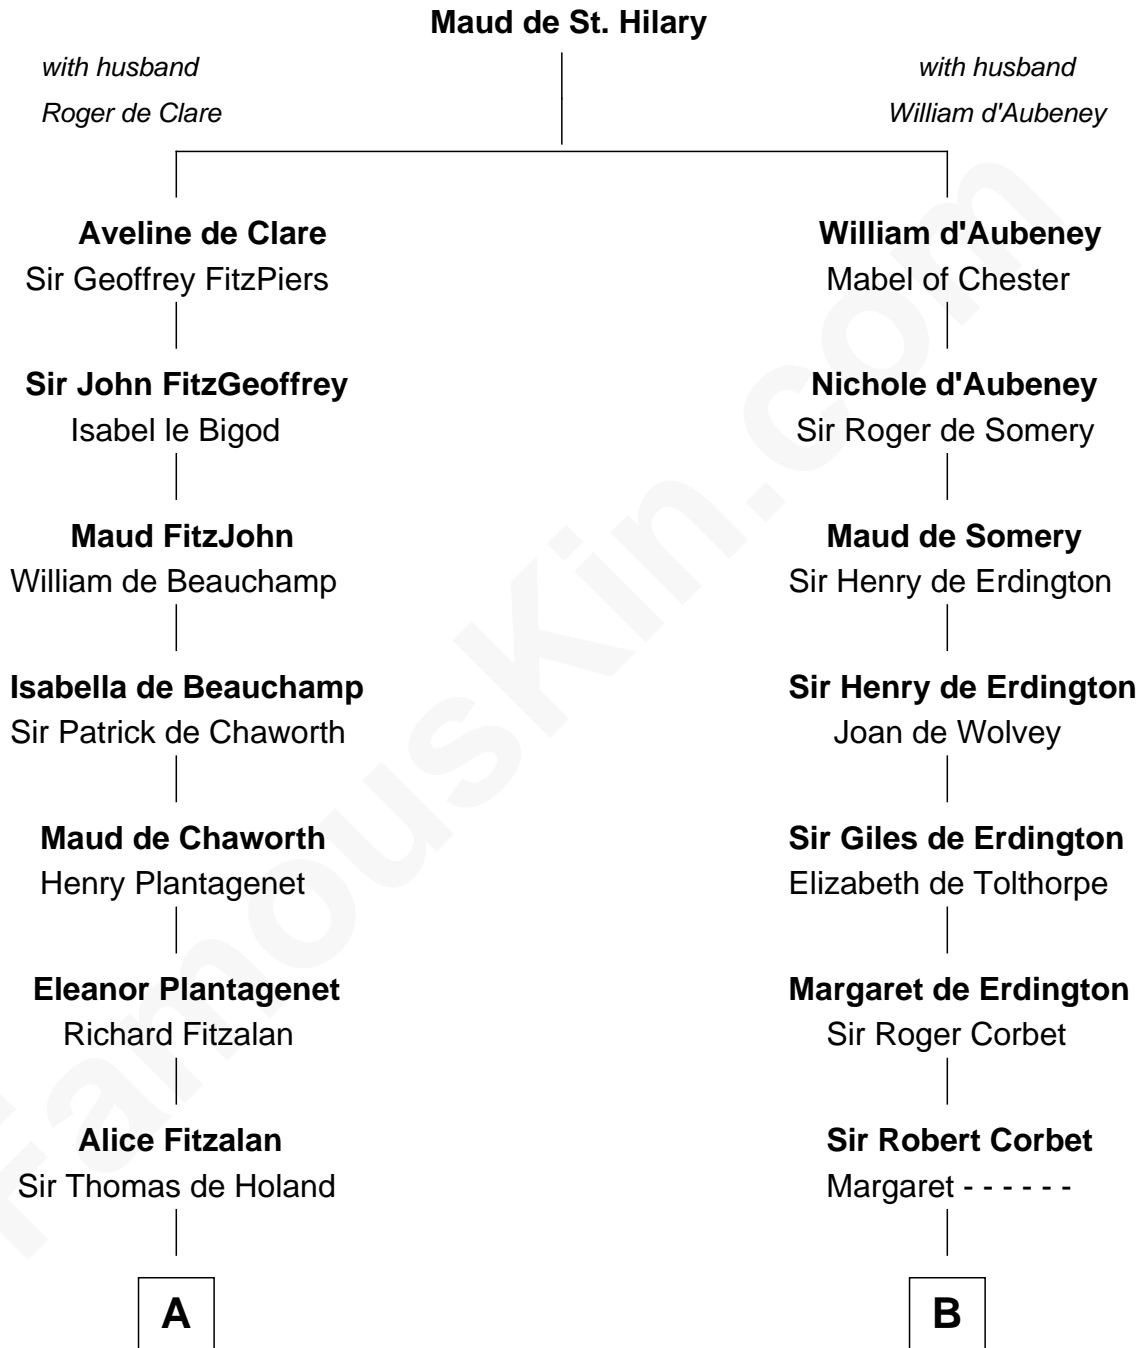

FamousKin.com

Relationship Chart of

Patrick Henry

1st and 6th Governor of Virginia

17th cousin 4 times removed of

John Davis Long

32nd Governor of Massachusetts

C

Simon Davis
Hannah Gates

David Davis
Abigail Brown

Simon Davis
Persis Temple

Julia Temple Davis
Zadoc Long

John Davis Long
32nd Governor of Massachusetts