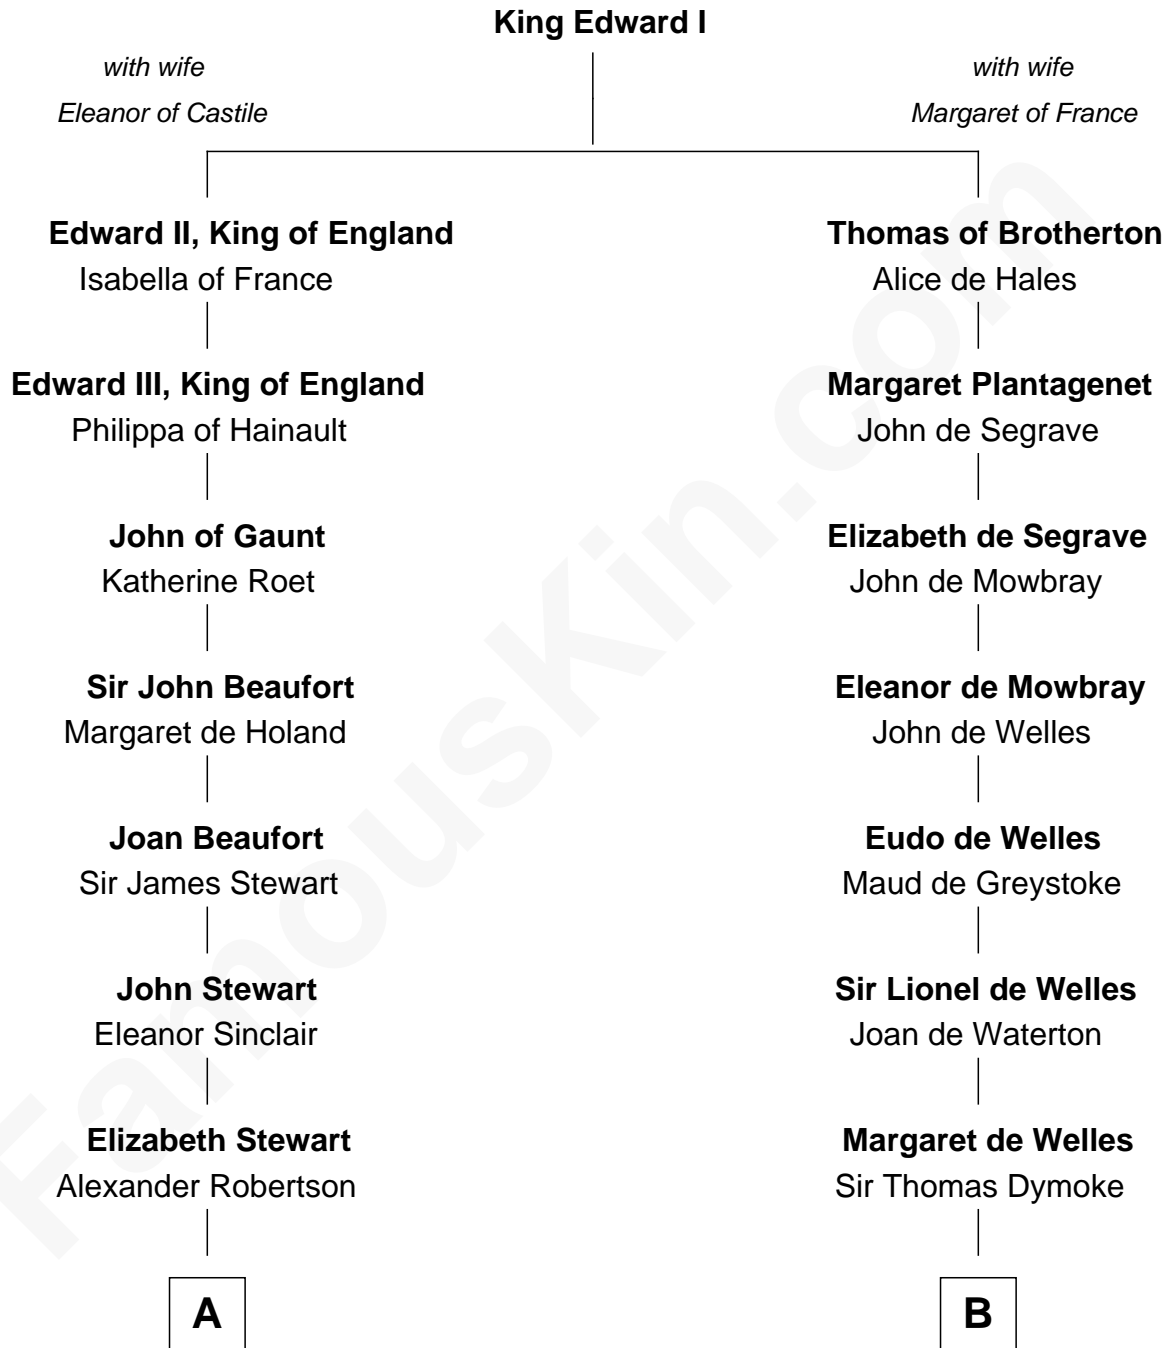

# FamousKin.com Relationship Chart of

**Patrick Henry**

*1st and 6th Governor of Virginia*

**13th cousin 8 times removed of**

**Frank G. Allen**

*51st Governor of Massachusetts*

**C**

**Tabitha Morrill**

Simon Gilman

**John Gilman**

Hannah Warner Edmonds Barrett

**John Henry Gilman**

Mary Louisa Heath

**Abbie Louise Gilman**

Frank Mitchell Allen

**Frank G. Allen**

*51st Governor of Massachusetts*

FamousKin.com