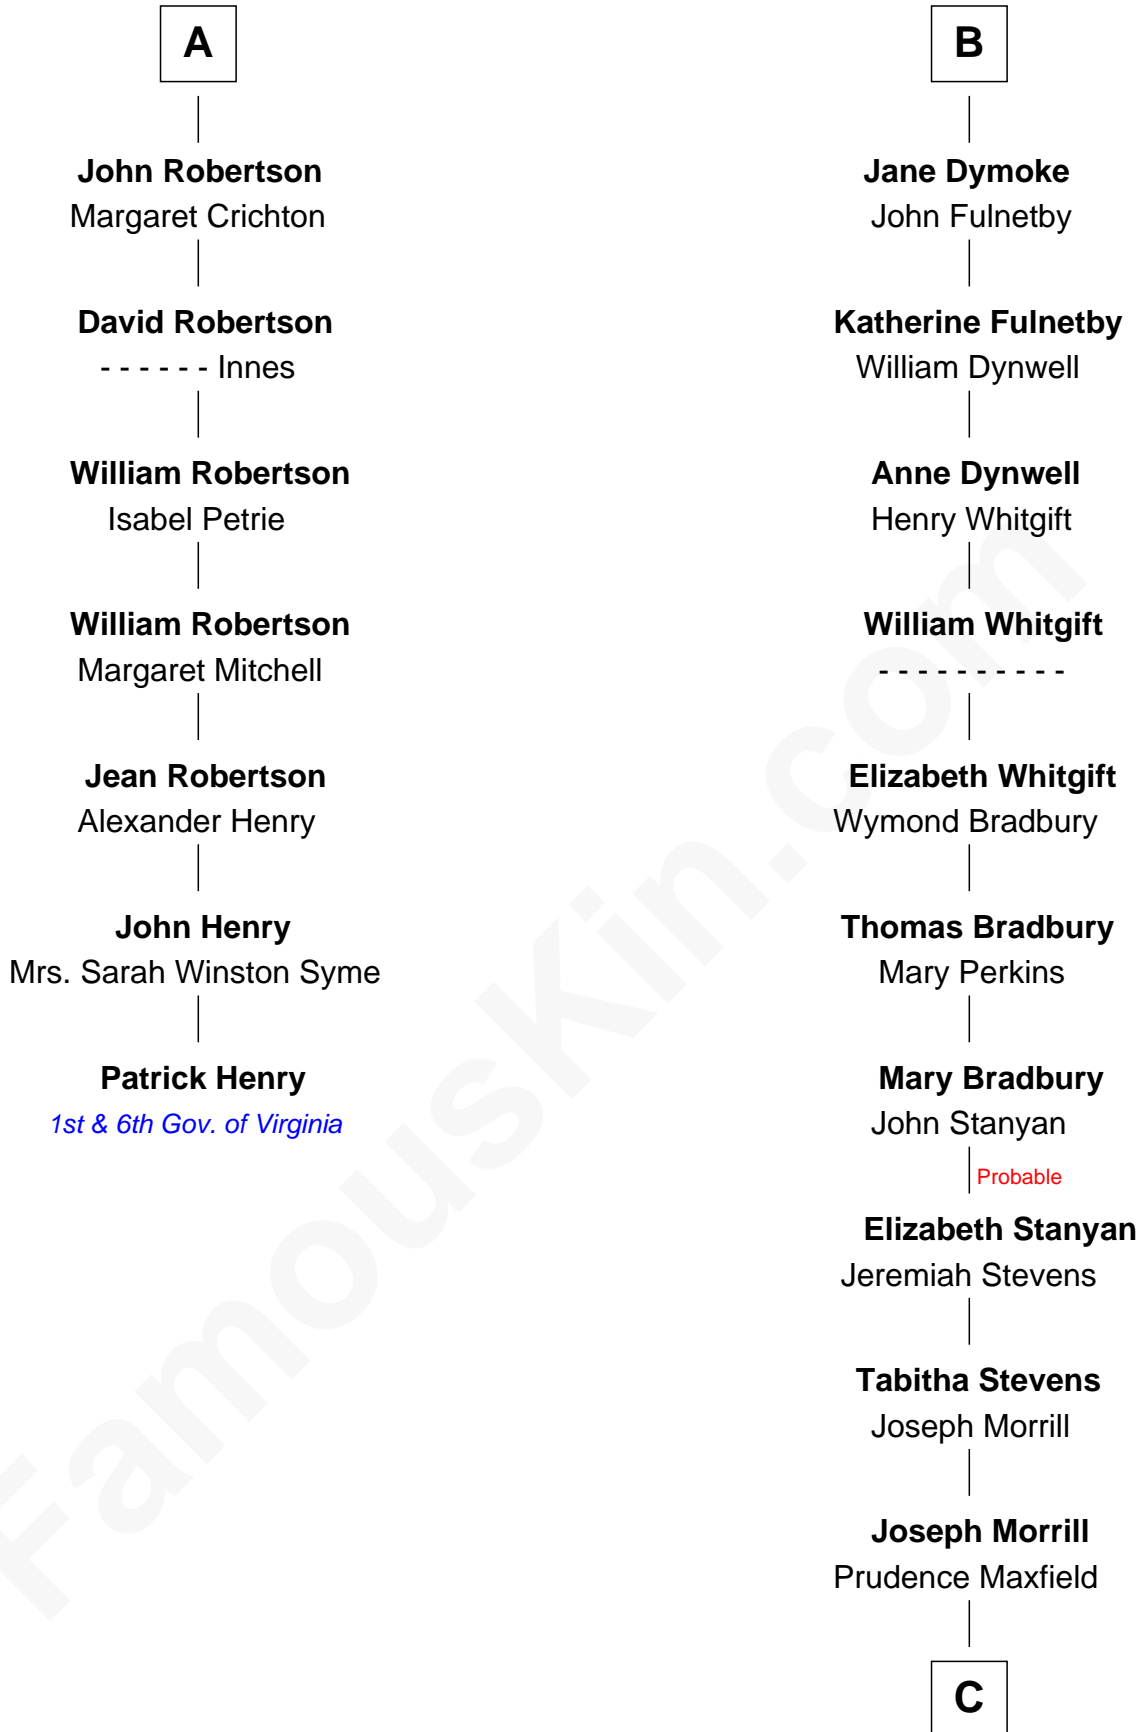

# FamousKin.com Relationship Chart of

**Patrick Henry**

*1st and 6th Governor of Virginia*

**13th cousin 8 times removed of**

**Frank G. Allen**

*51st Governor of Massachusetts*

**C**

**Tabitha Morrill**

Simon Gilman

**John Gilman**

Hannah Warner Edmonds Barrett

**John Henry Gilman**

Mary Louisa Heath

**Abbie Louise Gilman**

Frank Mitchell Allen

**Frank G. Allen**

*51st Governor of Massachusetts*

FamousKin.com